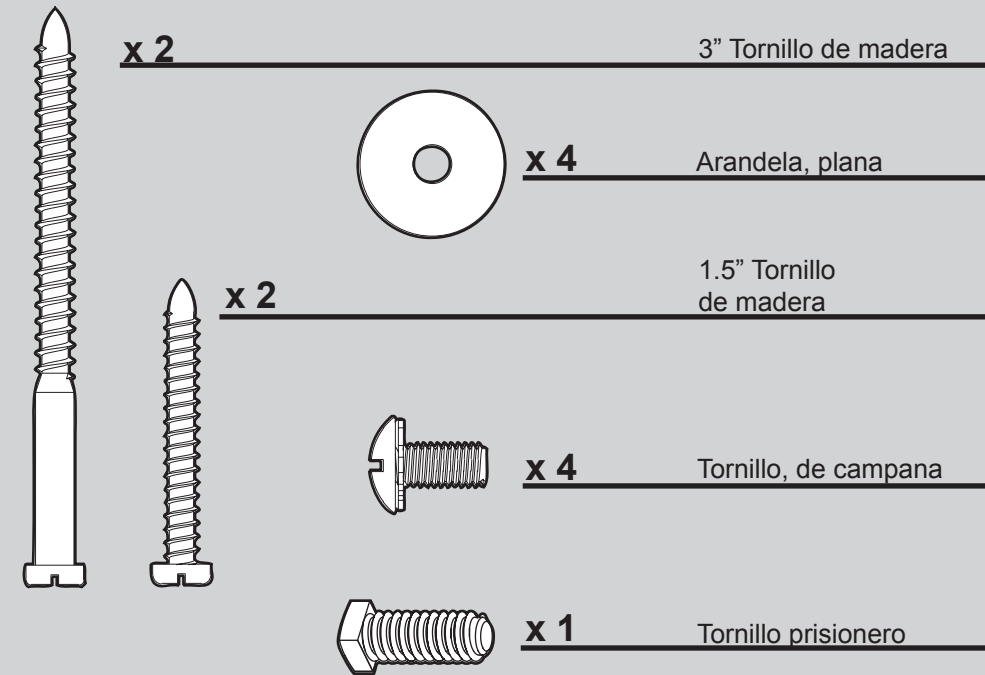

# PARTS GUIDE

Using this Parts Guide, make sure all parts are included in the box. If parts are missing, DO NOT RETURN

THIS ITEM TO THE STORE, call 888-830-1326 for assistance.

THIS PARTS GUIDE IS FOR REFERENCE ONLY. REFER TO THE INSTALLATION MANUAL FOR FULL ASSEMBLY INSTRUCTIONS.

Parts List	Model #	21955	21958
	Asm. Dwg. #	94274-01	94274-02
	Finish	White	New Bronze
Item Name	Qty	Part #	Part #
Ceiling Plate	1	83525-01	83525-01
Canopy	1	83787-04	83787-04
Ceiling Plate Gasket	1	74254-01	74254-03
Hanger Ball / Downrod Assembly	1	74655-03	74655-03
Setscrew	1	03009-04	03009-04
Canopy Screw	4	74510-22	74510-22
Wood Screw	2	06512-03	06512-03
Wood Screw	2	03144-05	03144-05
Flat Washer	4	06301-02	06301-02
Switch/Housing Assembly	1	95730-03	95730-08
Switch Housing Gasket	1	74563-01	74563-01
Blade Iron Set	1	92805-05	92805-05
Blade Set	1	G0253-61	G0253-62
Screw, Blade Iron Armature	11	63755-06	63755-06
Hardware Kit	1	94274-00-860	94274-00-861
Blade Assembly Screw			
Screw, Machine, 6-32			
Wire Connector			
Screw, Switch Housing Assembly			
Balancing Kit	1	07570-01	07570-01
Pull Chain Pendant	2	74393-08	74393-08
Pull Chain	2	63756-53	63756-29

## Materiales

(no dibujados a escala)