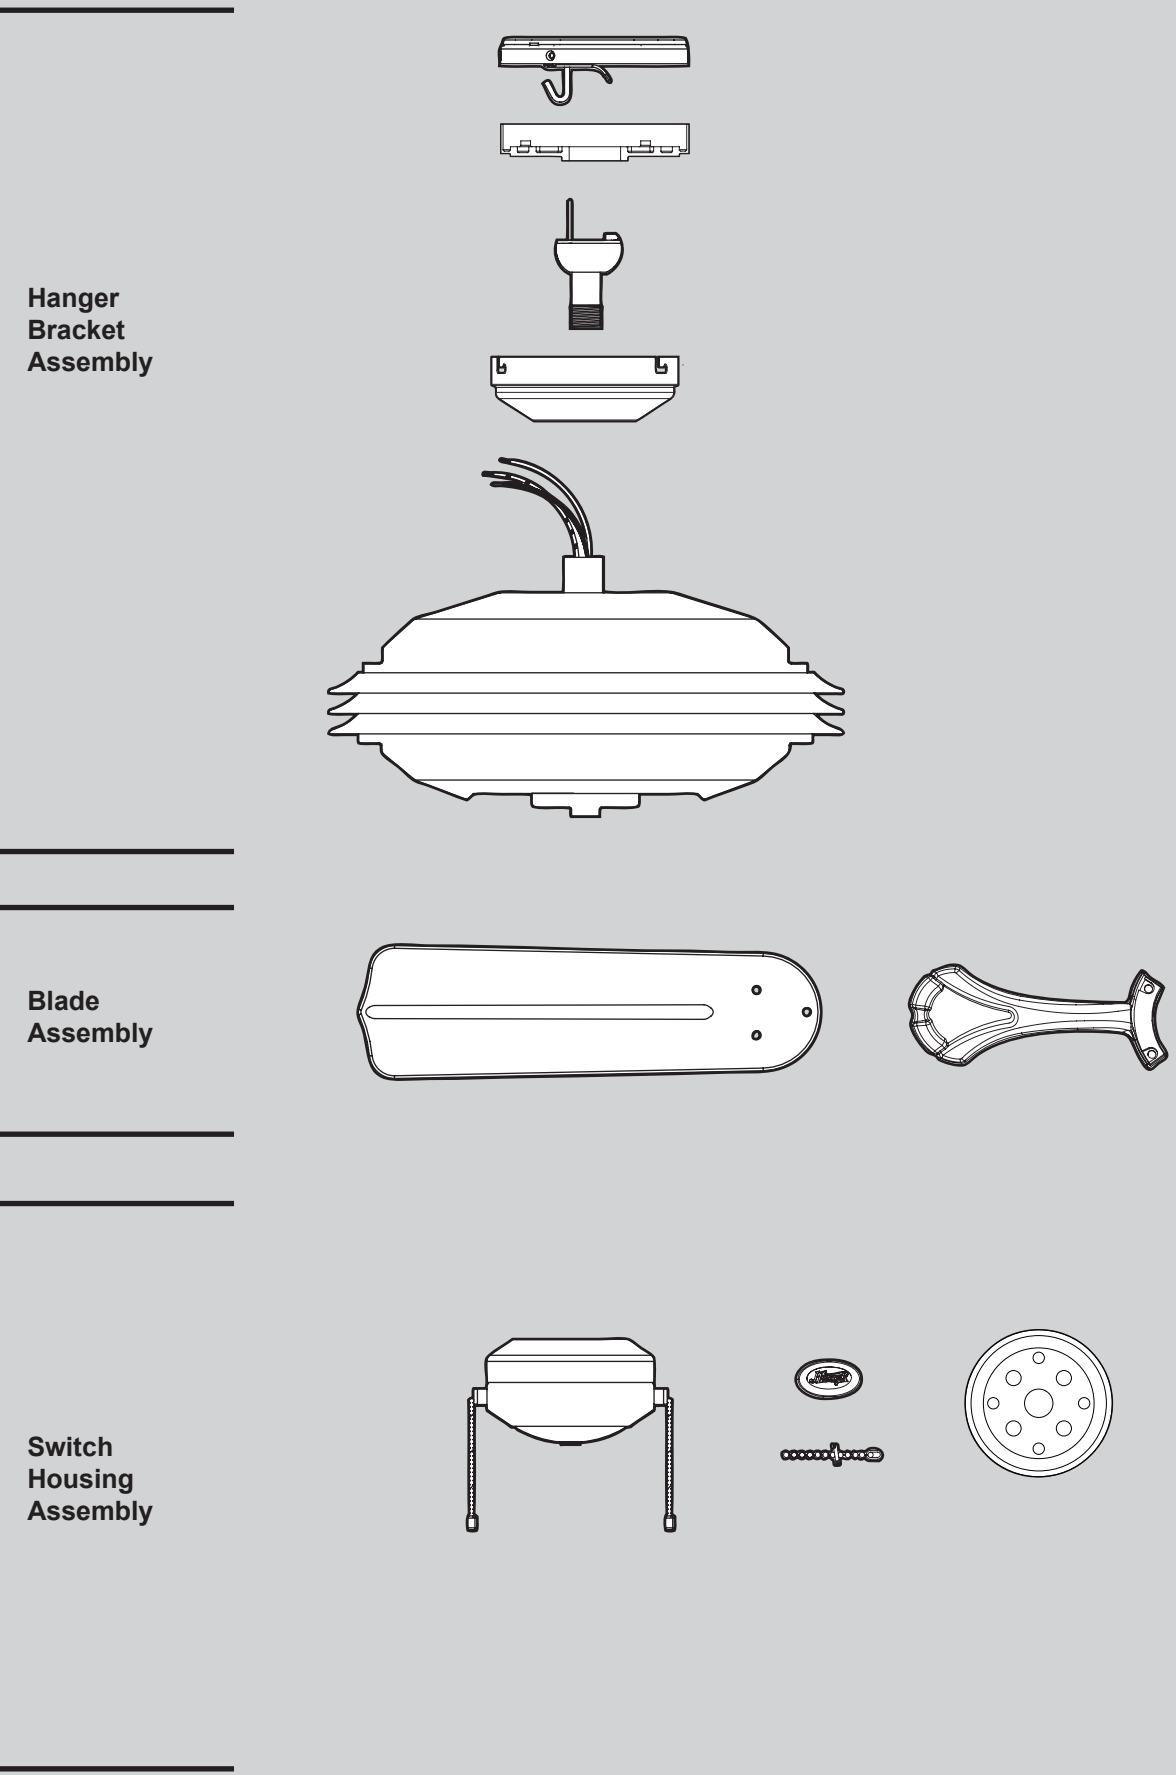

# Hardware

(Drawn to Scale)

# Fan Parts

(Not Drawn to Scale)

Parts List	Model #	21955	21958
	Asm. Dwg. #	94274-01	94274-02
	Finish	White	New Bronze
Item Name	Qty	Part #	Part #
Ceiling Plate	1	83525-01	83525-01
Canopy	1	83787-04	83787-04
Ceiling Plate Gasket	1	74254-01	74254-03
Hanger Ball / Downrod Assembly	1	74655-03	74655-03
Setscrew	1	03009-04	03009-04
Canopy Screw	4	74510-22	74510-22
Wood Screw	2	06512-03	06512-03
Wood Screw	2	03144-05	03144-05
Flat Washer	4	06301-02	06301-02
Switch/Housing Assembly	1	95730-03	95730-08
Switch Housing Gasket	1	74563-01	74563-01
Blade Iron Set	1	92805-05	92805-05
Blade Set	1	G0253-61	G0253-62
Screw, Blade Iron Armature	11	63755-06	63755-06
Hardware Kit	1	94274-00-860	94274-00-861
Blade Assembly Screw			
Screw, Machine, 6-32			
Wire Connector			
Screw, Switch Housing Assembly			
Balancing Kit	1	07570-01	07570-01
Pull Chain Pendant	2	74393-08	74393-08
Pull Chain	2	63756-53	63756-29