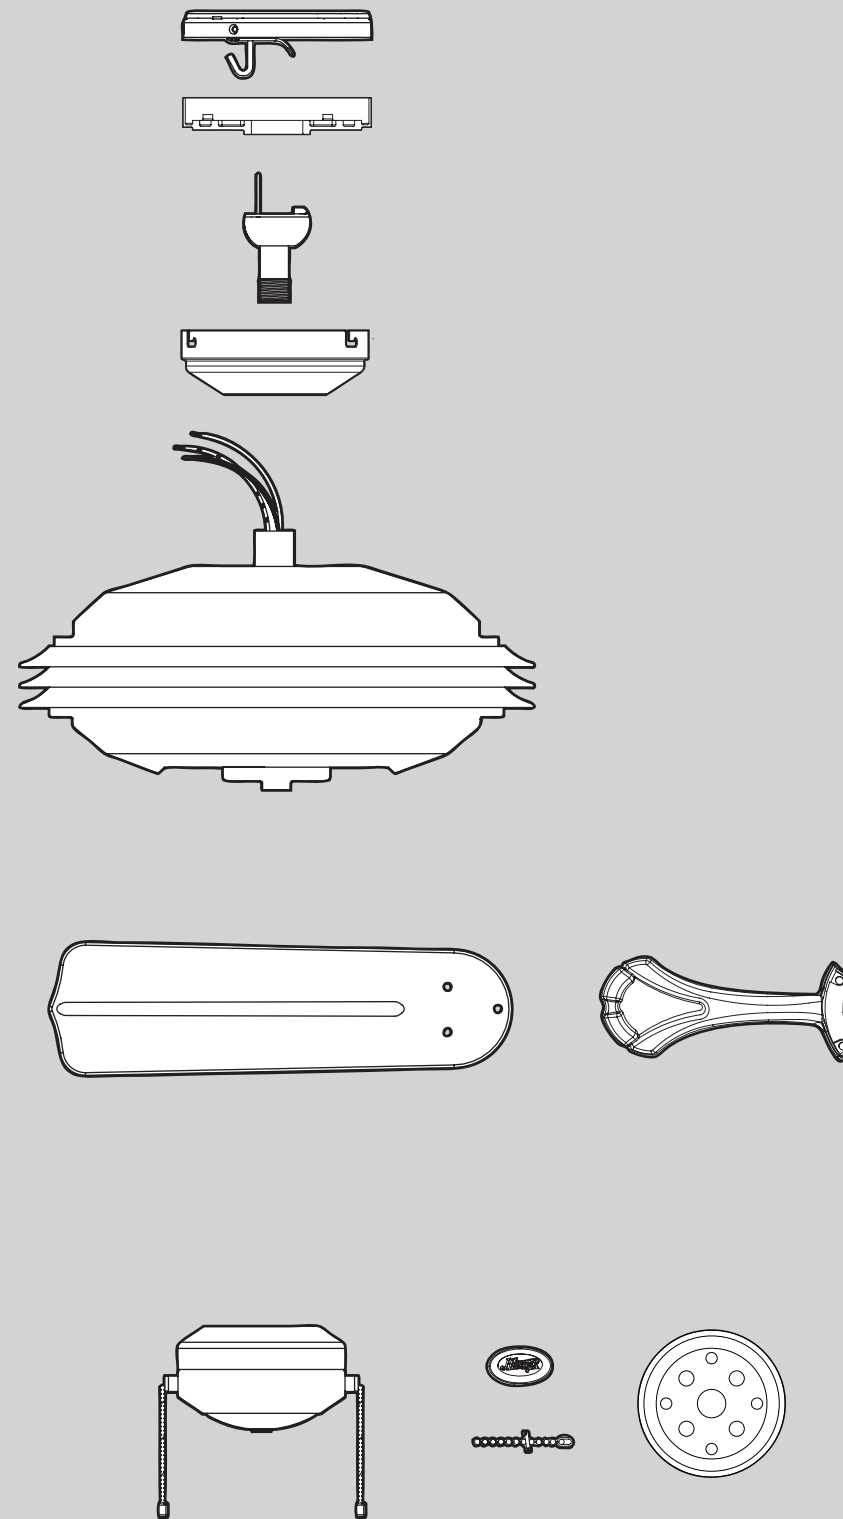

Piezas del ventilador

(no dibujadas a escala)

Conjunto del soporte de suspensión

de conjunto de paleta

Conjunto del interruptor/ alojamiento

GUÍA DE PIEZAS

SINCE 1886

PARADA

Consulte esta Guía de partes para asegurarse de que todas las partes estén incluidas en la caja.