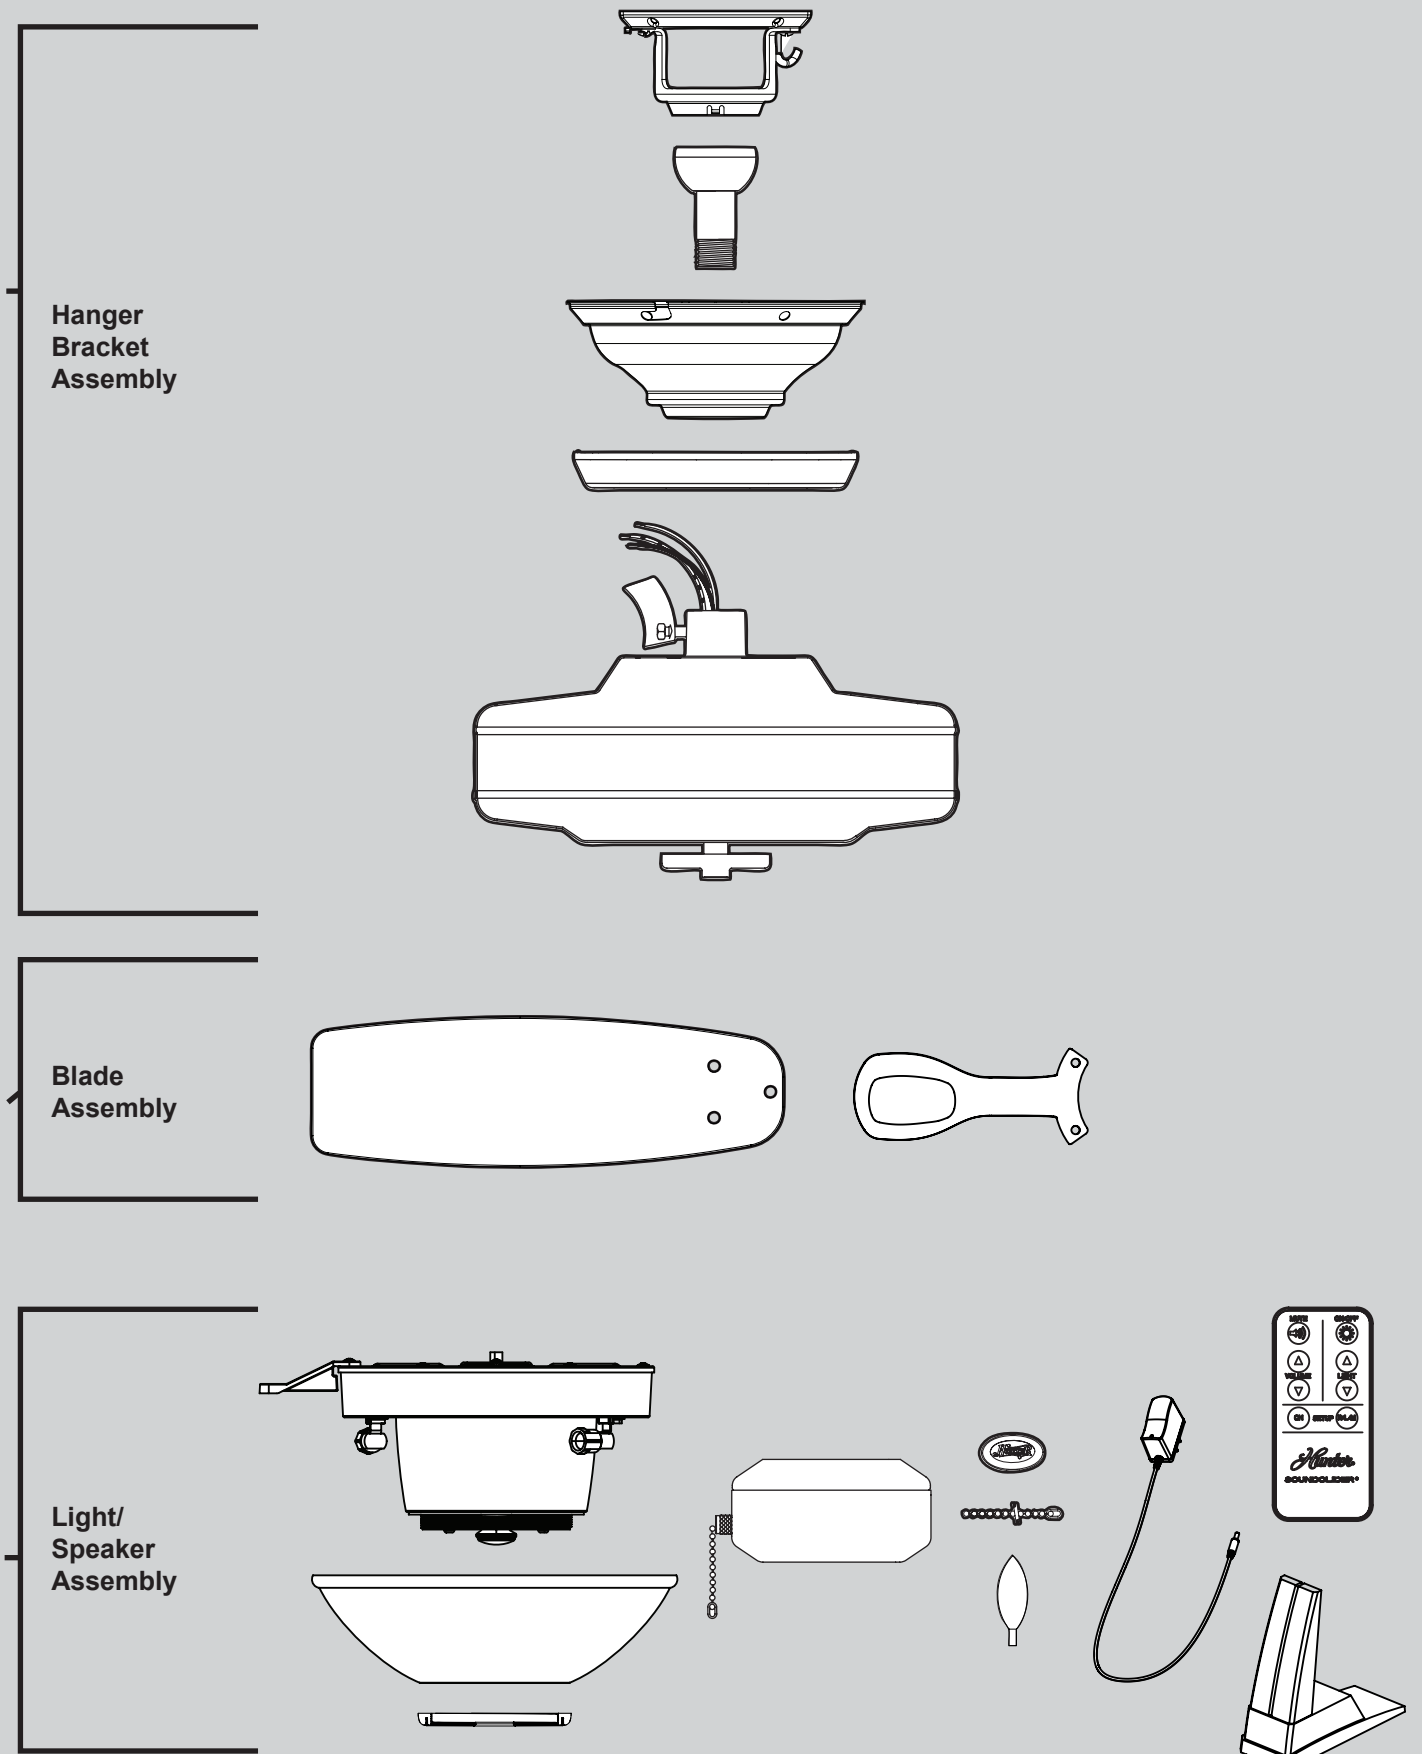

# Hardware

(Drawn to Scale)

# Fan Parts

(Not Drawn to Scale)

Parts List		
	Model #	21629
	Asm. Dwg. #	99250-01
	Finish	Brushed Nickel
Item Name	Qty	Part #
* Hanging System Kit	1	96970-09
Ceiling Plate		
Canopy		
Canopy Trim Ring		
Hanger Ball / Downrod Assembly		
Setscrew		
Low Profile Washer		
Canopy Screw		
Wood Screw		
Flat Washer		
Mounting Isolator		
* Screw, Low Profile		
Switch Housing Assembly	1	99259-09
Light/Speaker Assembly	1	99174-02
Globe/Shade	1	87849-04
Finial	1	88921-01
Maestro™	1	89004-01
AC Adaptor	1	77318-01
Remote Control Assembly	1	89005-01
Blade Iron Set	1	98832-05
Blade Set	1	G0677-08
Screw, Blade Iron Armature	11	63755-05
Hardware Kit	1	99250-00-860
Blade Grommet		
Blade Assembly Screw		
Screw, Machine, 6-32		
Wire Connector		
Screw, Switch Housing Assembly		
Balancing Kit	1	65666-01
Pull Chain Pendant	1	74393-08
Pull Chain	1	63756-42
Pull Chain Guide	1	88973-01
Light bulb / Bulb	3	77646-03