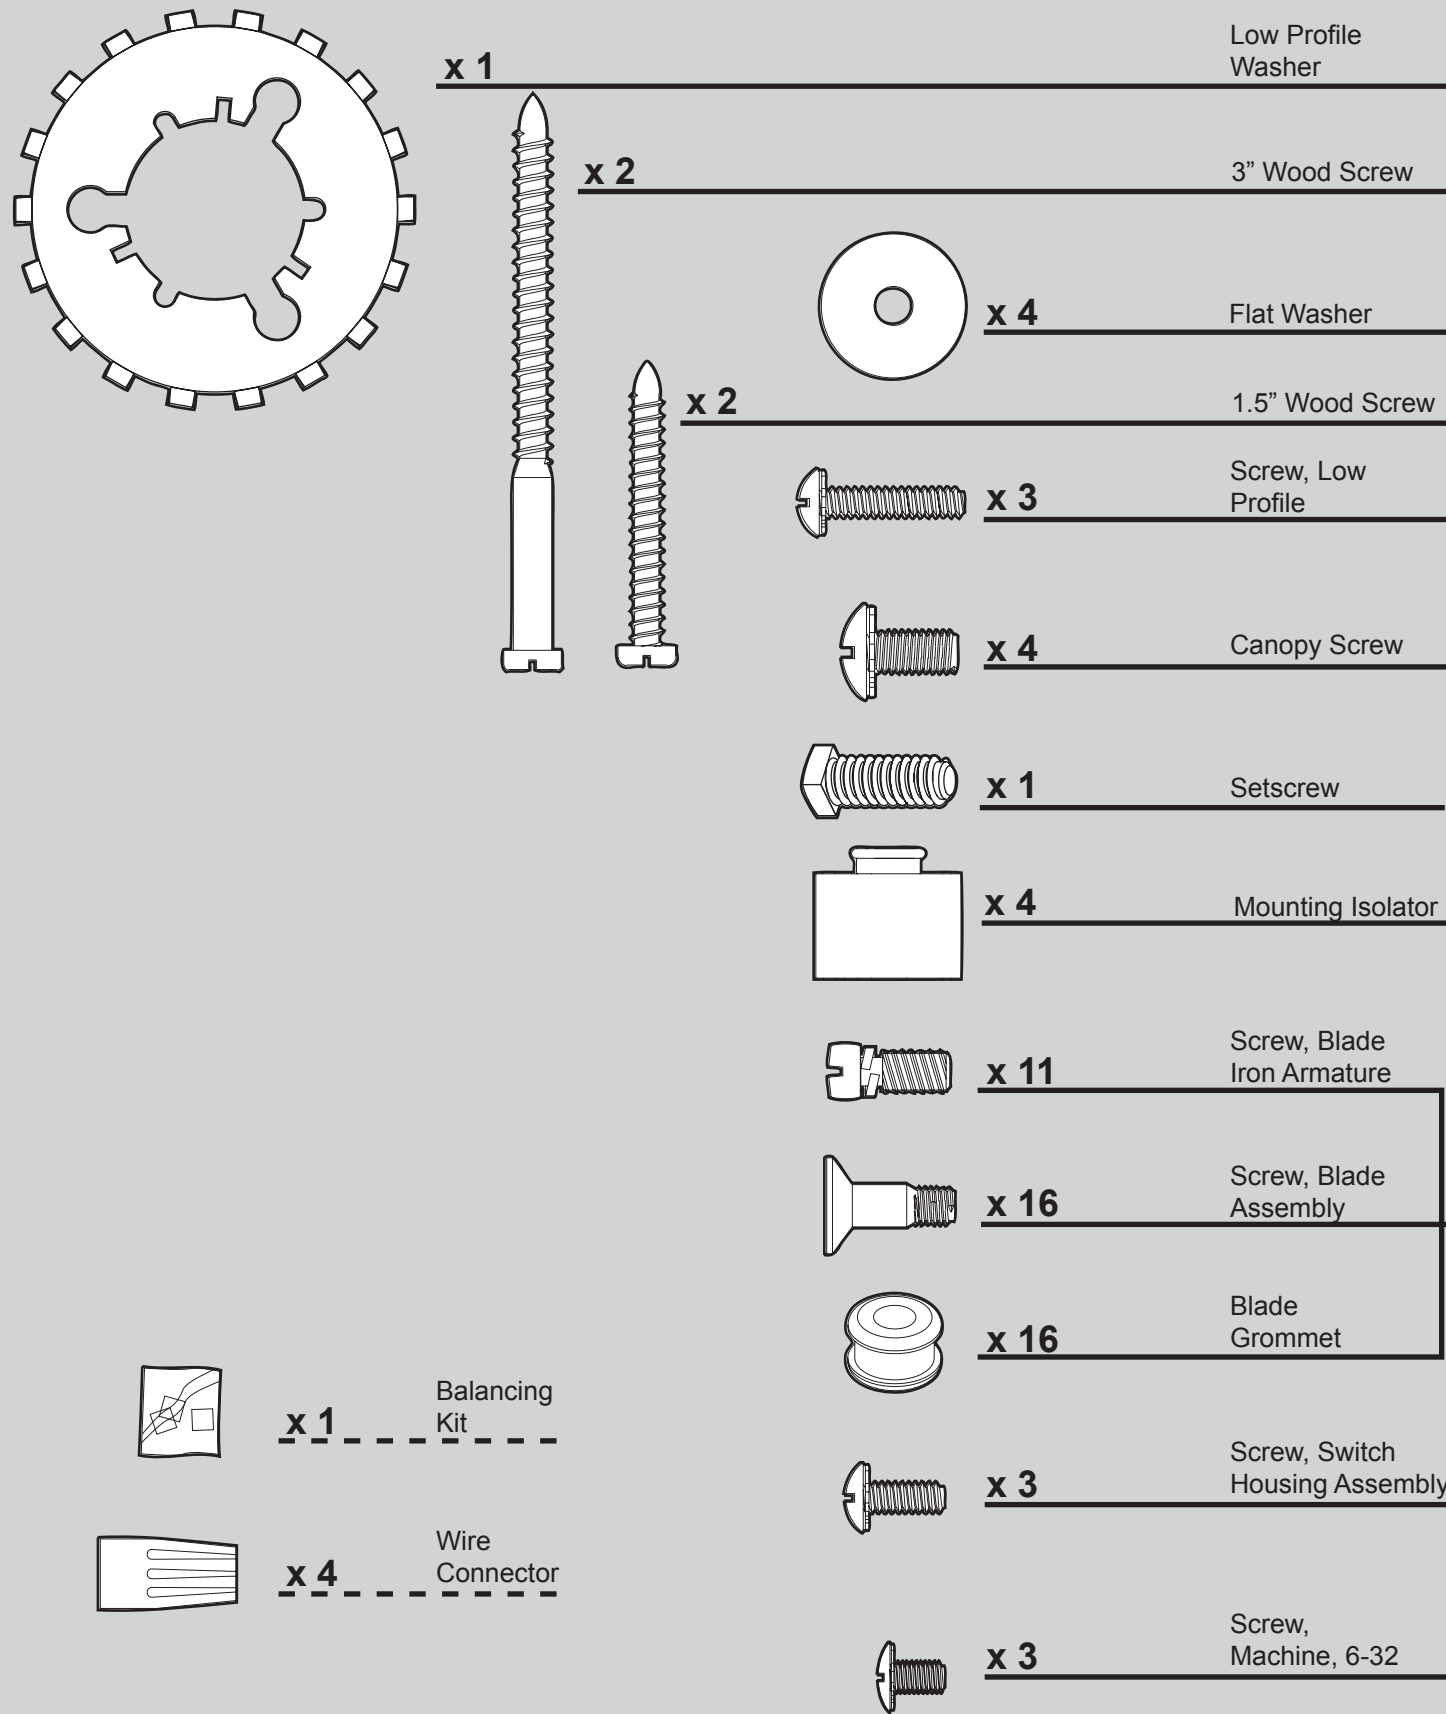

# Hardware

(Drawn to Scale)

# Fan Parts

(Not Drawn to Scale)

Parts List		
	Model #	21629
	Asm. Dwg. #	99250-01
	Finish	Brushed Nickel
Item Name	Qty	Part #
* Hanging System Kit	1	96970-09
Ceiling Plate		
Canopy		
Canopy Trim Ring		
Hanger Ball / Downrod Assembly		
Setscrew		
Low Profile Washer		
Canopy Screw		
Wood Screw		
Flat Washer		
Mounting Isolator		
* Screw, Low Profile		
Switch Housing Assembly	1	99259-09
Light/Speaker Assembly	1	99174-02
Globe/Shade	1	87849-04
Finial	1	88921-01
Maestro™	1	89004-01
AC Adaptor	1	77318-01
Remote Control Assembly	1	89005-01
Blade Iron Set	1	98832-05
Blade Set	1	G0677-08
Screw, Blade Iron Armature	11	63755-05
Hardware Kit	1	99250-00-860
Blade Grommet		
Blade Assembly Screw		
Screw, Machine, 6-32		
Wire Connector		
Screw, Switch Housing Assembly		
Balancing Kit	1	65666-01
Pull Chain Pendant	1	74393-08
Pull Chain	1	63756-42
Pull Chain Guide	1	88973-01
Light bulb / Bulb	3	77646-03

## Materiales

(no dibujados a escala)

x 1

x 2

x 2

x 4

x 3

x 4