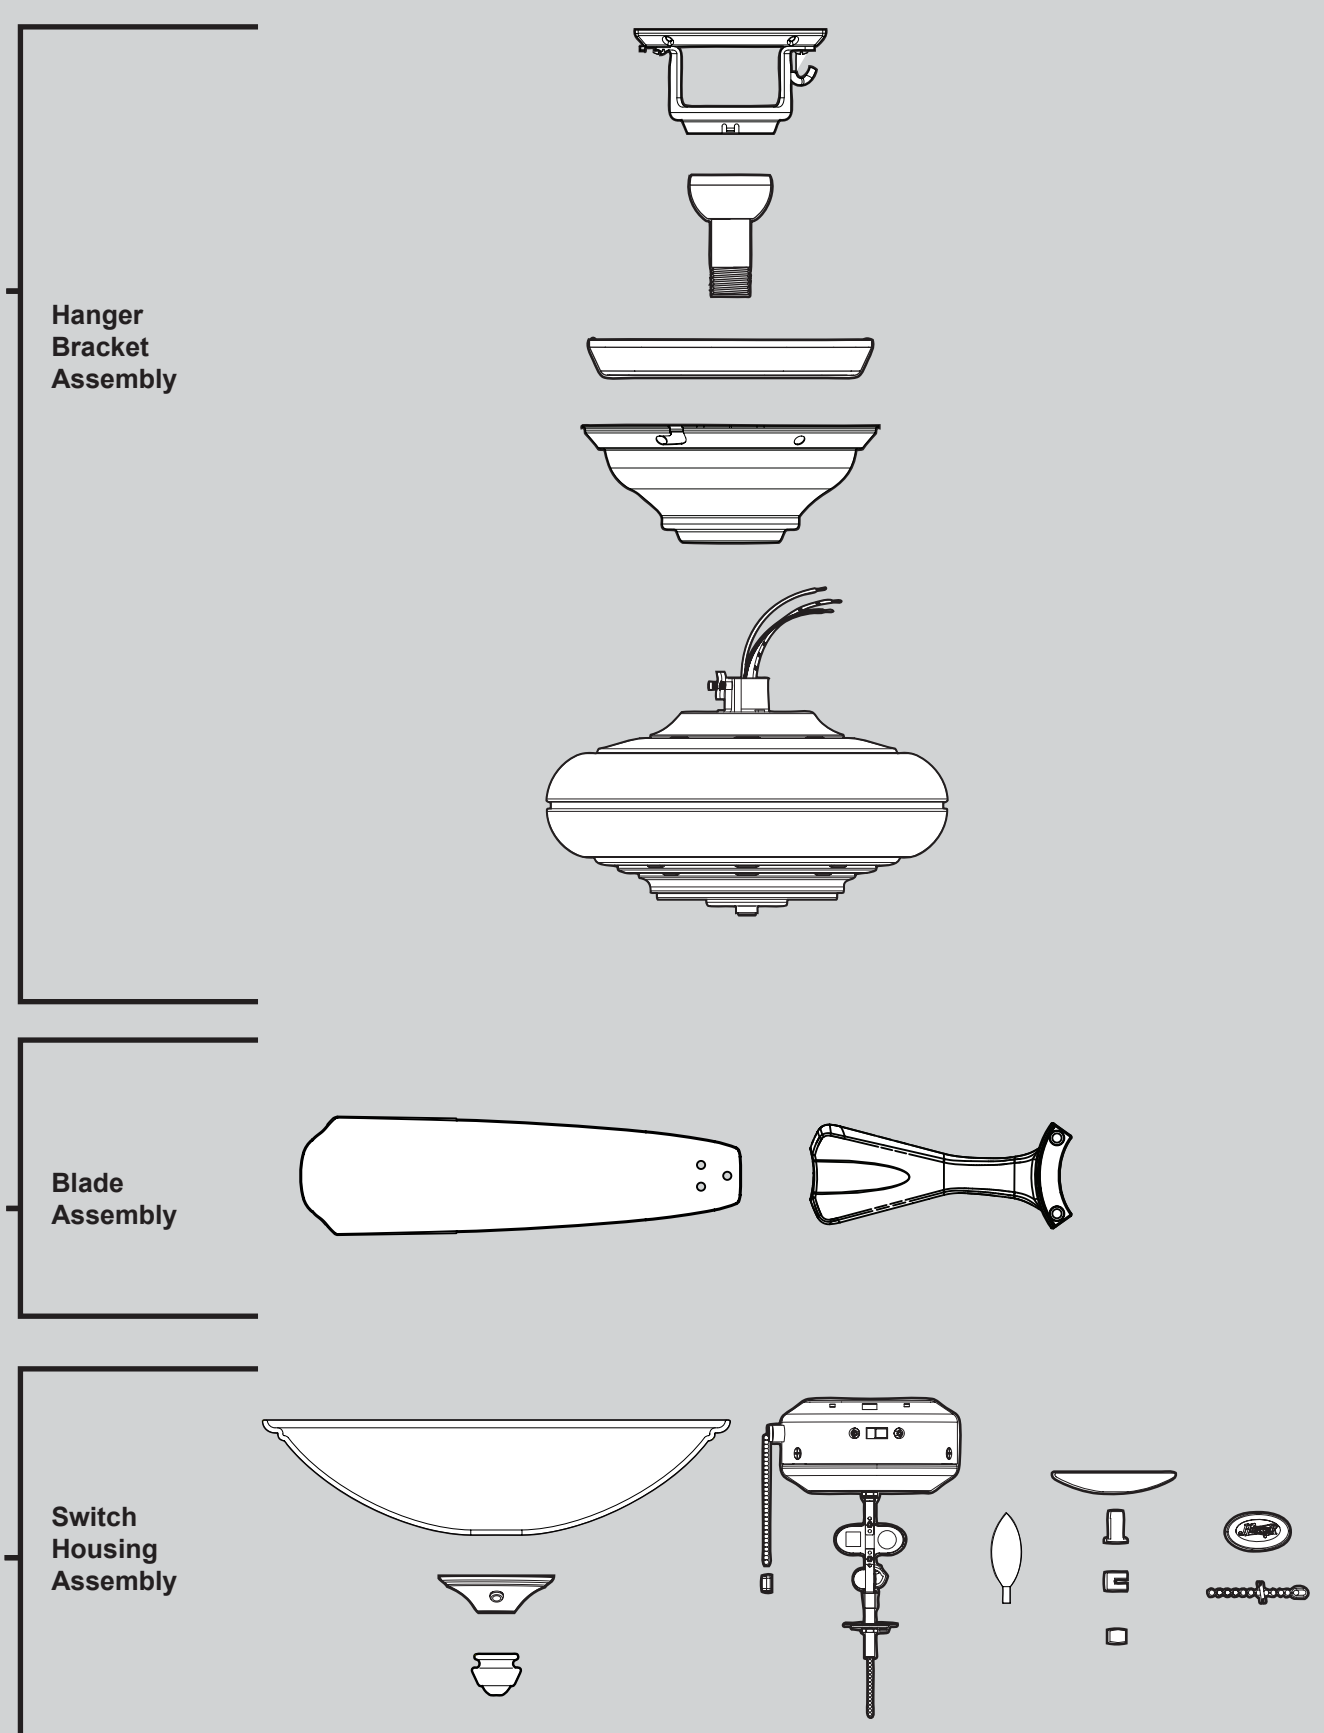

Fan Parts

(Not Drawn to Scale)