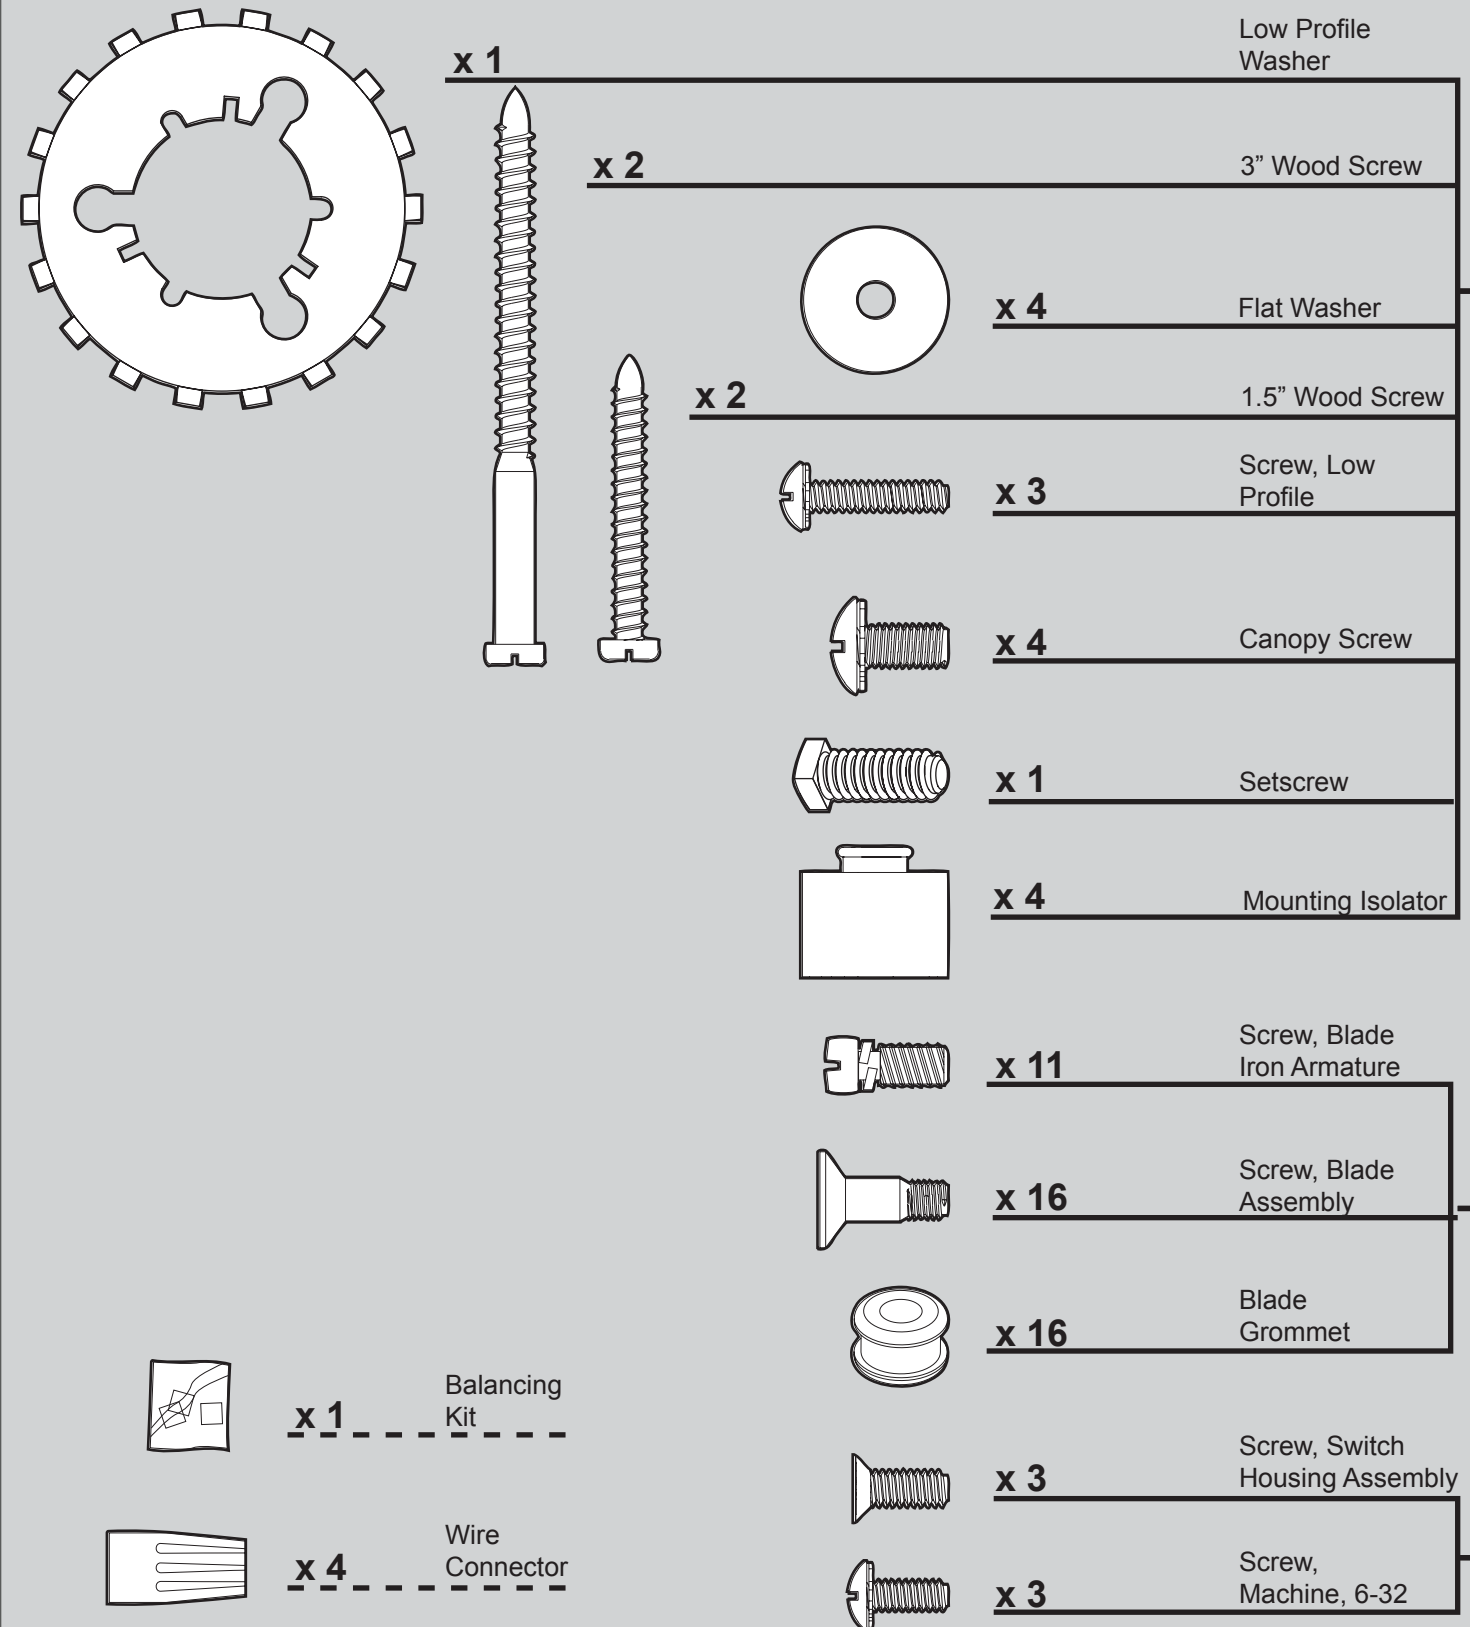

Hardware

(Drawn to Scale)