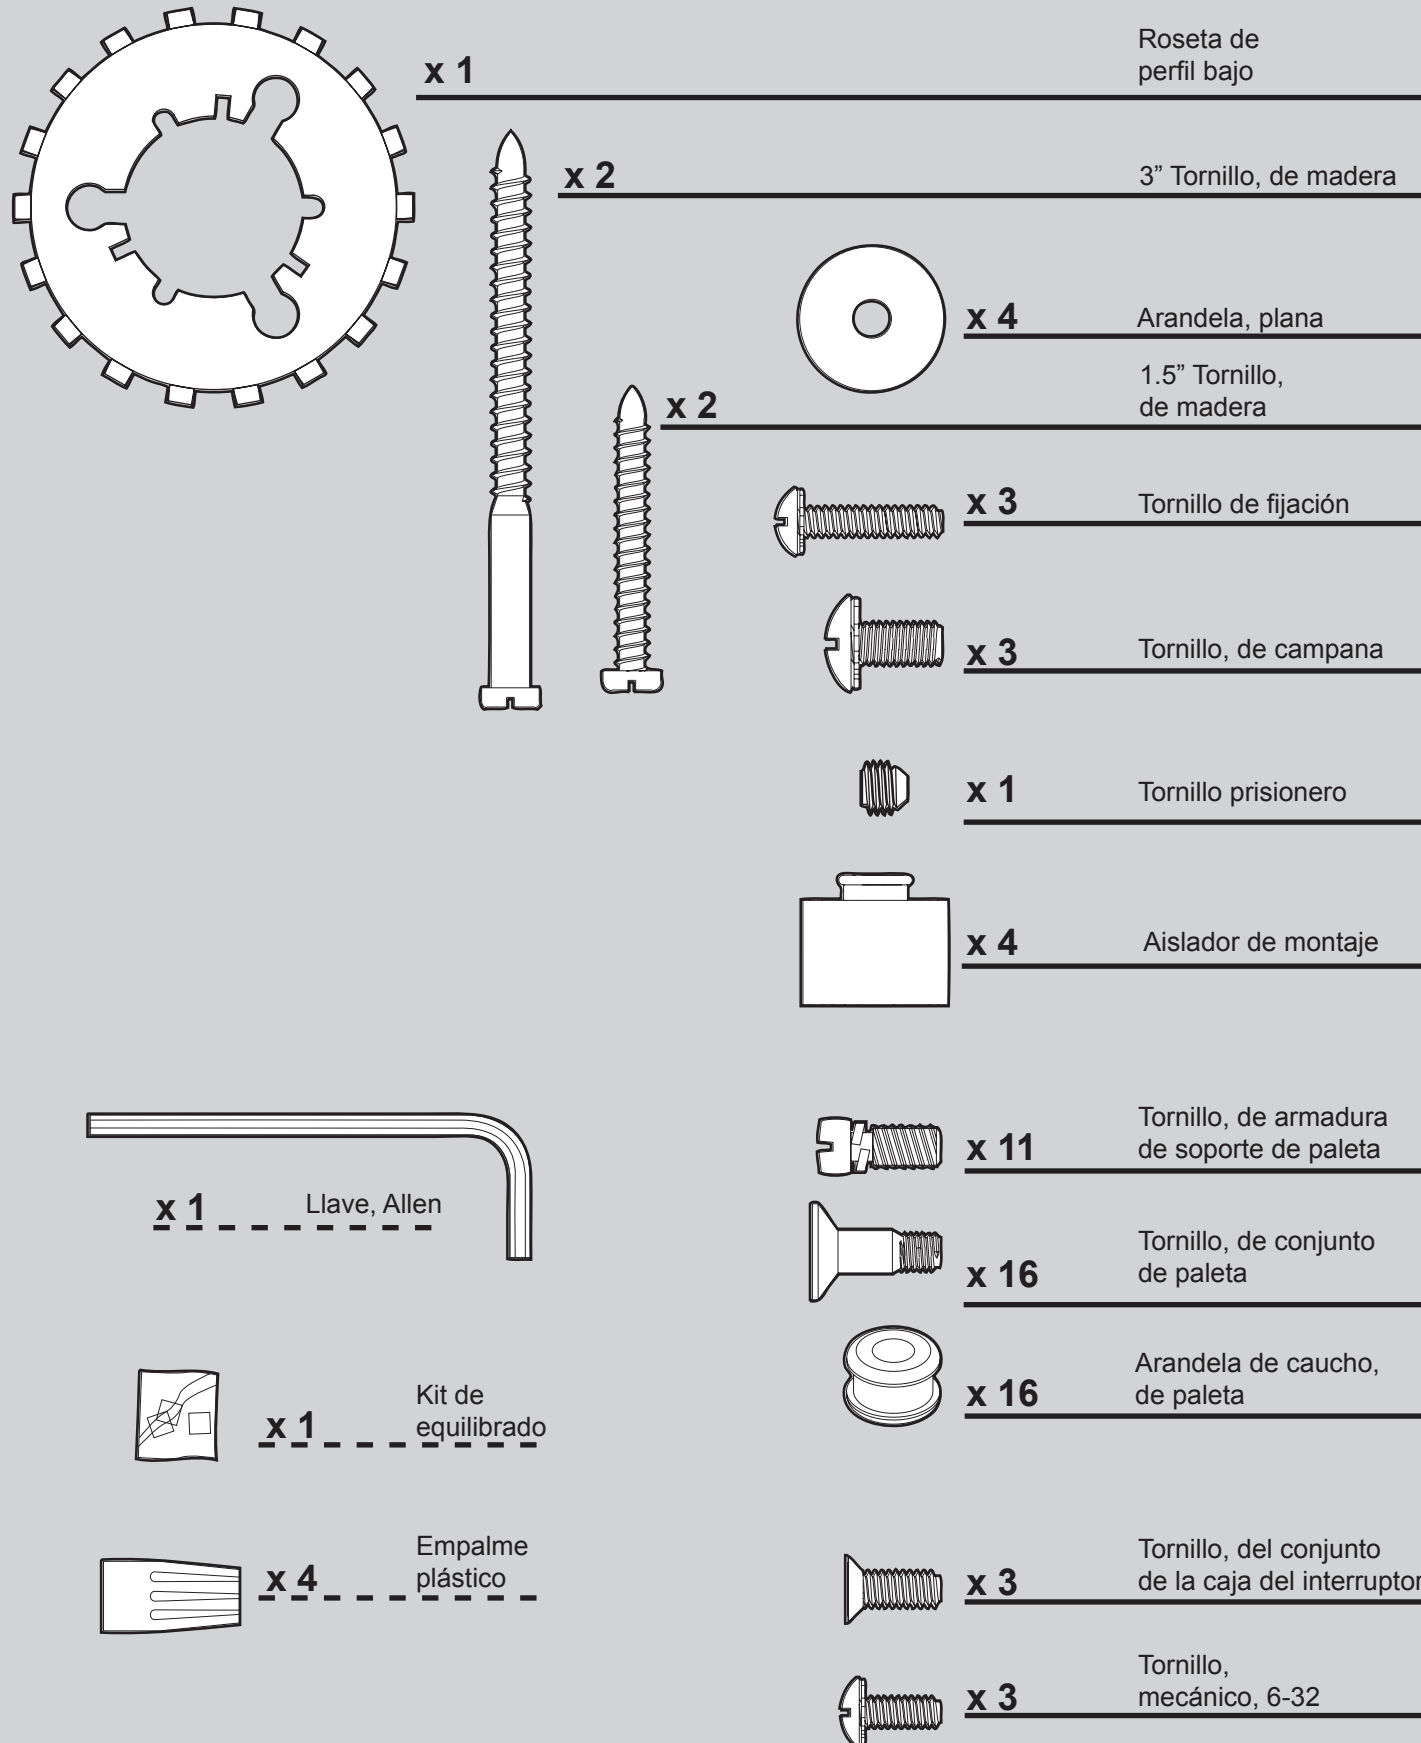

Parts List	Model #	21215
	Asm. Dwg. #	99148-01
	Finish	Provence Crackle
Item Name	Qty	Part #
* Hanging System Kit		98026-96
Ceiling Plate		
Canopy		
Canopy Trim Ring		
Hanger Ball / Downrod Assembly		
Setscrew		
Low Profile Washer		
Canopy Screw		
Wood Screw		
Flat Washer		
Mounting Isolator		
* Locking Screw		
Switch Housing, Upper	1	84934-01
Switch Housing, Lower	1	85088-03
Blade Iron Set	1	98482-05
Blade Medallion	1	88450-05
Blade Set	1	76697-70
Screw, Blade Iron Armature	11	63755-05
Hardware Kit	1	99148-00-860
Blade Grommet		
Blade Assembly Screw		
Screw, Machine, 6-32		
Wire Connector		
Screw, Switch Housing Assembly		
Balancing Kit	1	65666-01
Allen Wrench	1	64801-01
Remote Control Receiver	1	85069-04
Remote Control Transmitter	1	85095-01
Remote Control Cradle	1	85093-01
12 Volt Battery (GP27A)	1	64626-01
Threaded Rod	1	74907-01
Bottom Cap	1	74906-01
Finial	1	64350-01

## Materiales

(no dibujados a escala)