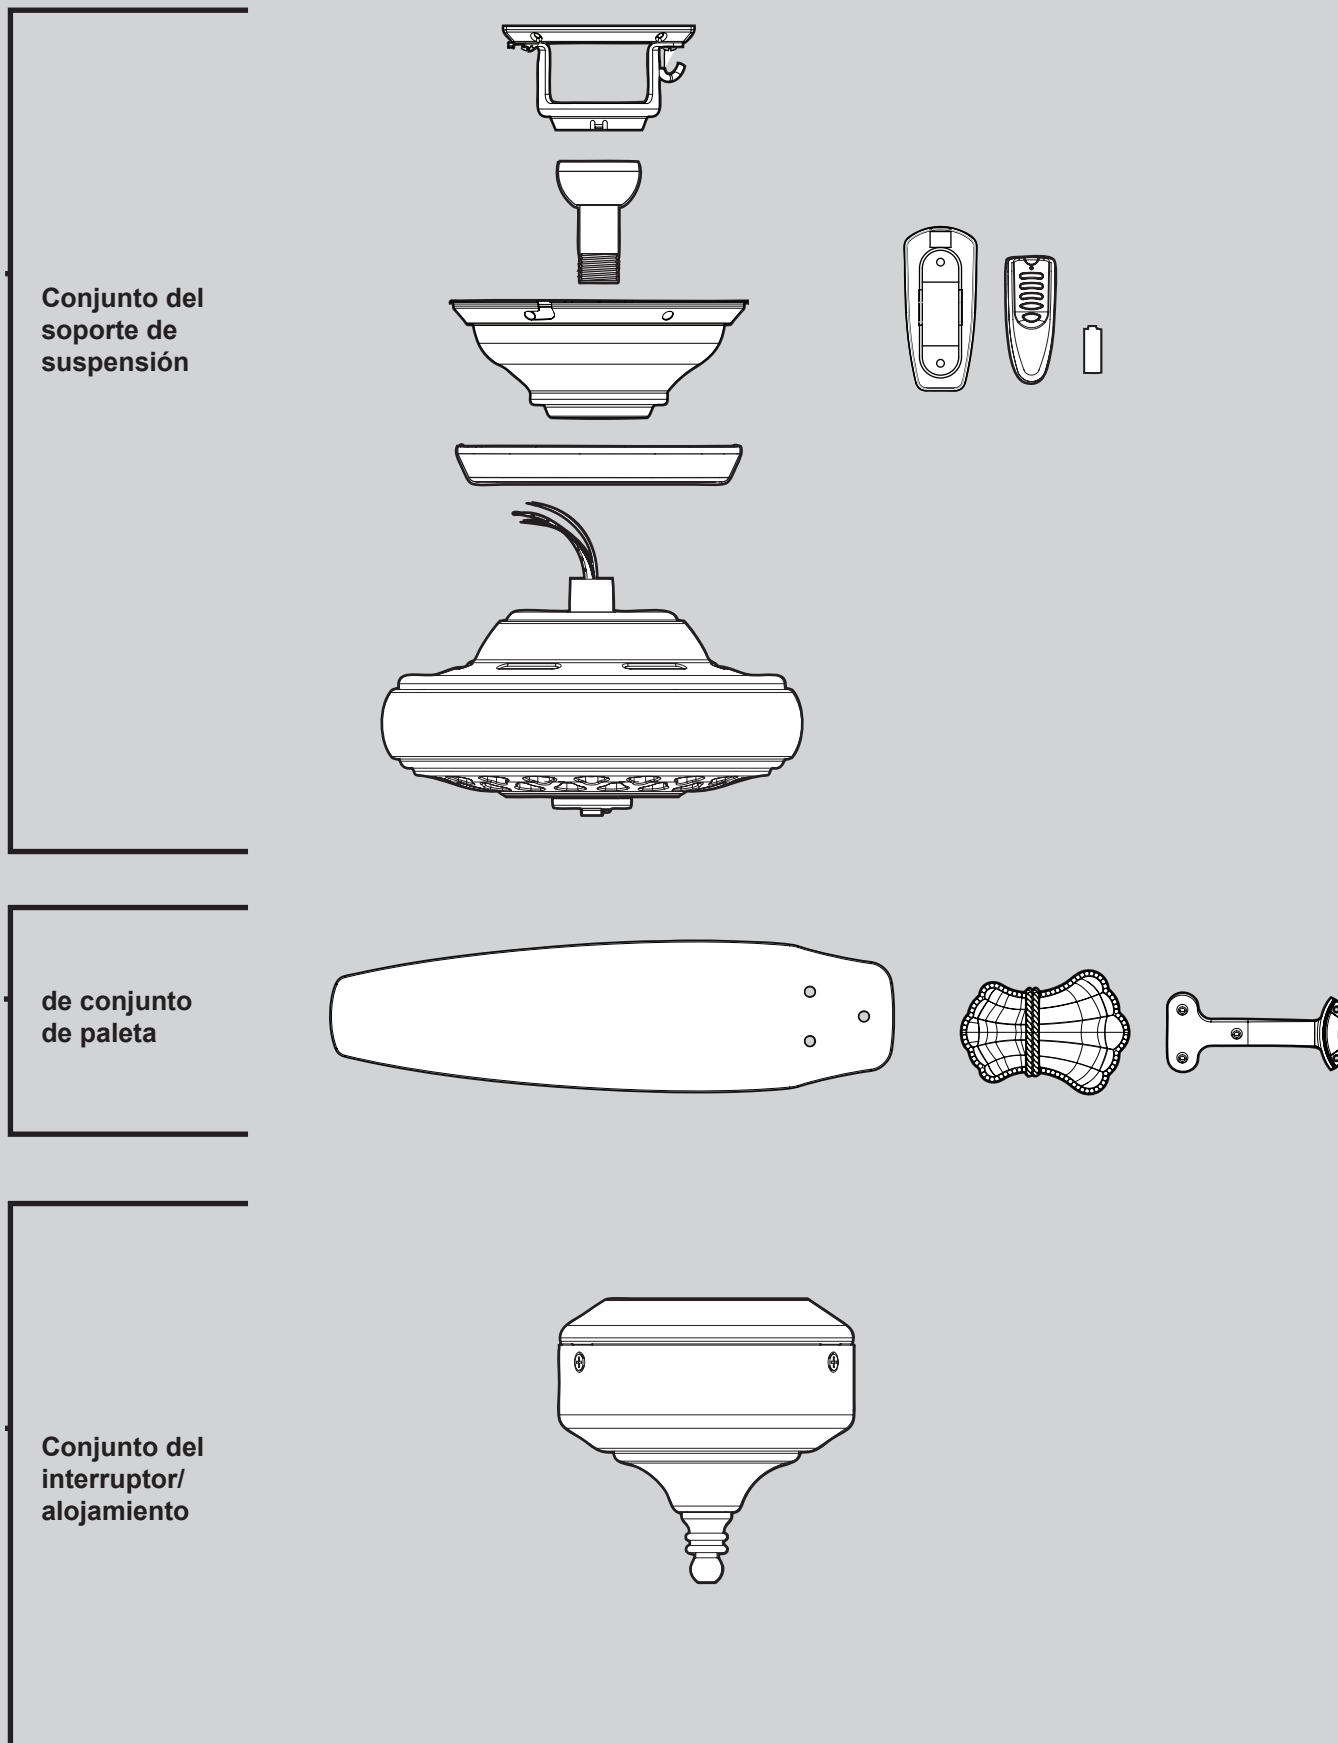

Parts List	Model #	21215
	Asm. Dwg. #	99148-01
	Finish	Provence Crackle
Item Name	Qty	Part #
* Hanging System Kit		98026-96
Ceiling Plate		
Canopy		
Canopy Trim Ring		
Hanger Ball / Downrod Assembly		
Setscrew		
Low Profile Washer		
Canopy Screw		
Wood Screw		
Flat Washer		
Mounting Isolator		
* Locking Screw		
Switch Housing, Upper	1	84934-01
Switch Housing, Lower	1	85088-03
Blade Iron Set	1	98482-05
Blade Medallion	1	88450-05
Blade Set	1	76697-70
Screw, Blade Iron Armature	11	63755-05
Hardware Kit	1	99148-00-860
Blade Grommet		
Blade Assembly Screw		
Screw, Machine, 6-32		
Wire Connector		
Screw, Switch Housing Assembly		
Balancing Kit	1	65666-01
Allen Wrench	1	64801-01
Remote Control Receiver	1	85069-04
Remote Control Transmitter	1	85095-01
Remote Control Cradle	1	85093-01
12 Volt Battery (GP27A)	1	64626-01
Threaded Rod	1	74907-01
Bottom Cap	1	74906-01
Finial	1	64350-01

## Materiales

(no dibujados a escala)

## Piezas del ventilador

(no dibujadas a escala)