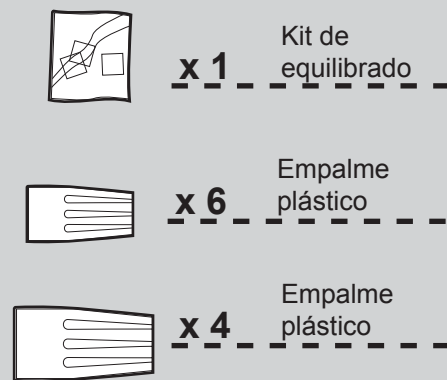

THIS PARTS GUIDE IS FOR REFERENCE ONLY.

REFER TO THE INSTALLATION MANUAL FOR FULL ASSEMBLY INSTRUCTIONS.

Parts List

Item Name	Qty	Part #
Parts List		
	Model #	21585
	Asm. Dwg. #	98086-01
	Finish	Brushed Nickel
Hanging System Kit	1	96761-09
Ceiling Plate		
Canopy		
Hanger Ball / Downrod Assembly		
Setscrew		
Canopy Screw		
Wood Screw		
Wood Screw		
Flat Washer		
Mounting Isolator		
Blade Set	1	G0761-19
Hardware Kit	1	98086-00-860
Blade Grommet		
Blade Assembly Screw		
Screw, Machine, 6-32		
Wire Connector		
Screw, Switch Housing Assembly		
Balancing Kit	1	07570-01
Remote Control Receiver	1	87075-02
Remote Control Transmitter	1	85095-01
12 Volt Battery (23A)	1	64626-01
Remote Control Cradle	1	85093-01
Retaining Ring	1	87965-02
Globe/Shade	1	86753-01
Light bulb / Bulb	1	65662-01

Materiales

(no dibujados a escala)

Piezas del ventilador

(no dibujadas a escala)

Conjunto del soporte de suspensión

de conjunto de paleta

Conjunto del interruptor

GUÍA DE PIEZAS