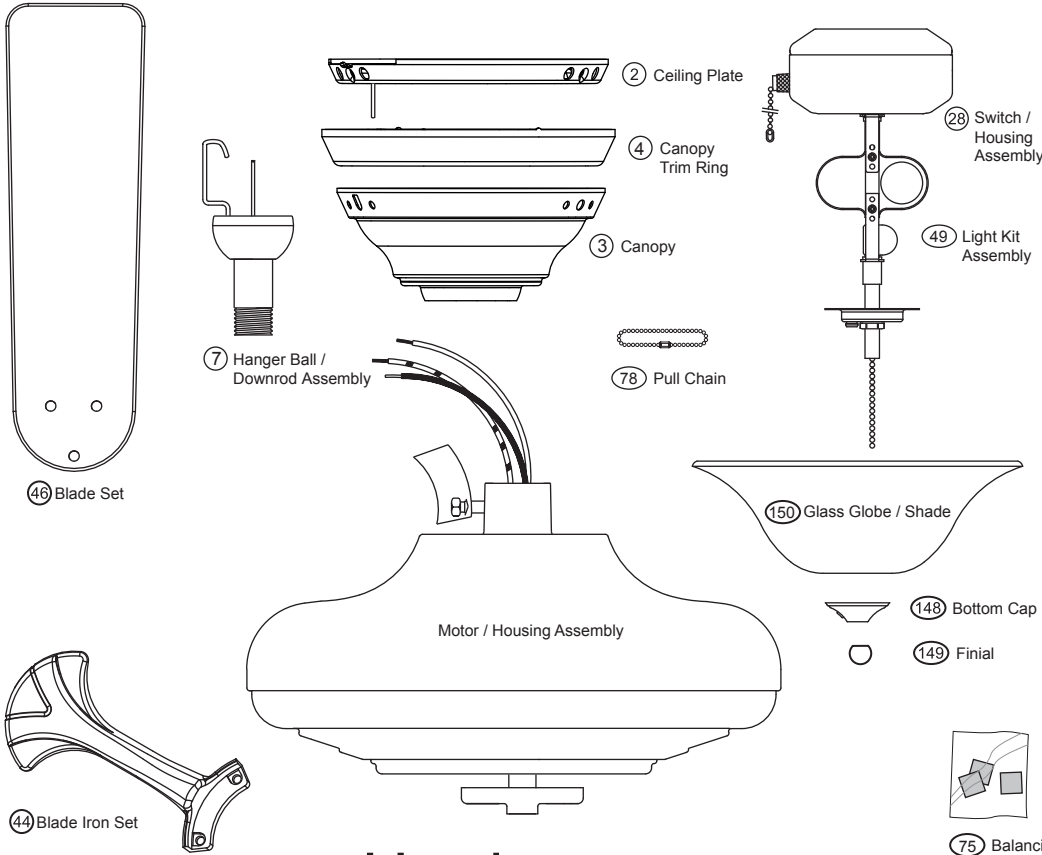

Fan Parts (Not Drawn to Scale)

Model Name _____
Catalog No. _____
Serial No. _____
Date Purchased _____
Where Purchased _____

Missing / Broken Parts:
Call 1-888-830-1326

Fan does not work:

1. Reference the Trouble Shooting guide in your Instruction Manual.
2. Call your Local Service Center.
3. Call Technical Support at 901-248-2222.

For additional information on:
Hunter Products • Trouble Shooting
Dealer Location • Service Center Locator
Call 1-800-448-6837
www.hunterfan.com

Hardware (Drawn to Scale)