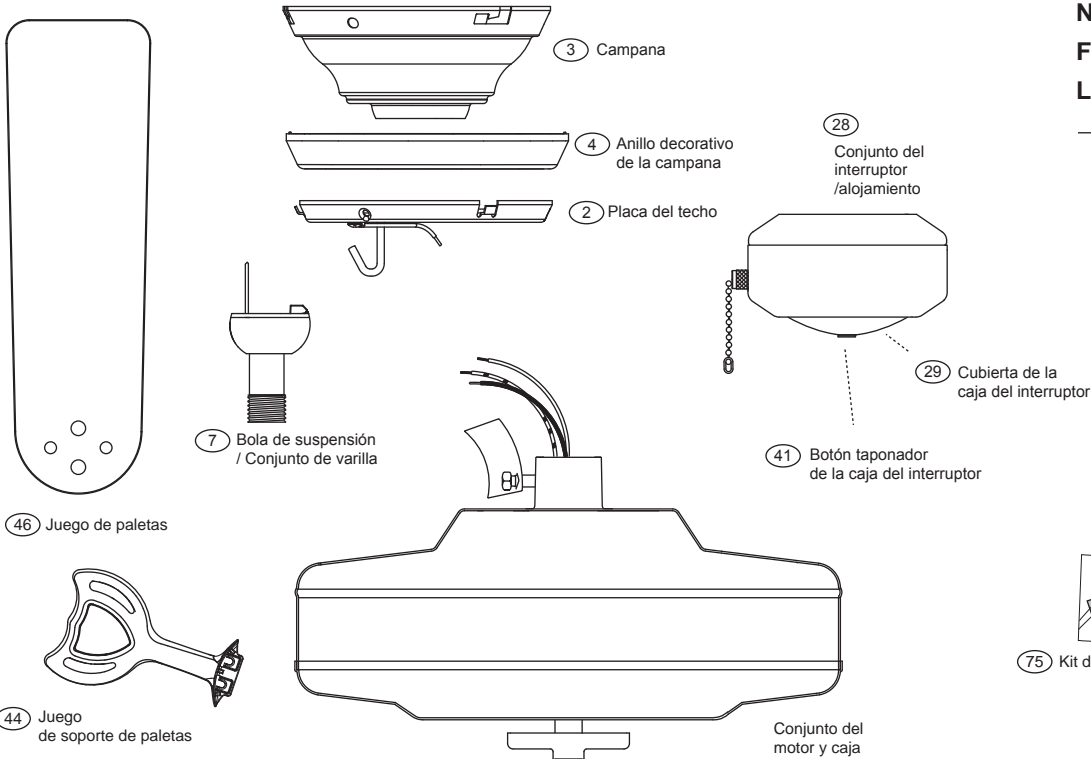

GUÍA DE PIEZAS

STOP

Use la Guía de Piezas de abajo para verificar que todas las piezas estén incluidas en la caja.

Si alguna pieza falta o está dañada, llame al teléfono 1-888-830-1326.

POR FAVOR NO DEVUELVA ESTE PRODUCTO A LA TIENDA DONDE LO COMPRÓ.

Antes de instalar su ventilador, anote la información siguiente para sus archivos y asistencia con la garantía.

Piezas del ventilador (no dibujadas a escala)