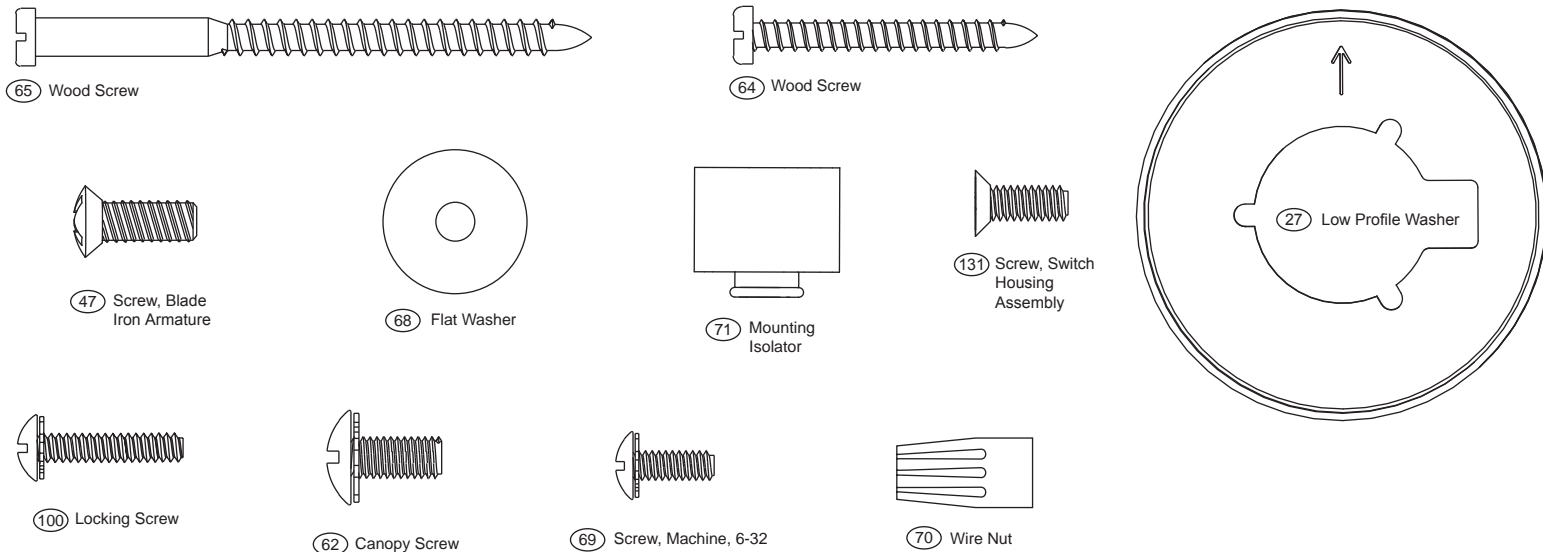

For additional information on:
 Hunter Products • Trouble Shooting
 Dealer Location • Service Center Locator
 Call 1-800-448-6837
www.hunterfan.com

75 Balancing Kit

Hardware (Drawn to Scale)

Part List

Item #	Item Name	28414		28415		28416		28417		28418	
		Model #	Asm. Dwg. #	Finish	Qty	Part #	Part #	Part #	Part #	Part #	Part #
1	* Hanging System Kit	94945-05-000	Antique Brass	94945-03-000	White	94945-09-000	Brushed Nickel	94945-01-000	Bright Brass	94945-30-000	New Bronze
2	Ceiling Plate	1		1		1		1		1	
3	Canopy	1		1		1		1		1	
4	Canopy Trim Ring	1		1		1		1		1	
7	Hanger Ball / Downrod Assembly	1		1		1		1		1	
8	Set Screw (Not shown)	1		1		1		1		1	
27	Low Profile Washer	1		1		1		1		1	
62	Canopy Screw	4		4		4		4		4	
64	Wood Screw	2		2		2		2		2	
65	Wood Screw	2		2		2		2		2	
68	Flat Washer	4		4		4		4		4	
71	Isolator	4		4		4		4		4	
100	Locking Screw	3		3		3		3		3	
28	Switch/Housing Assembly	93194-05-000		93194-03-000		93194-09-000		93194-01-000		93194-30-000	
29	Switch Housing Cover	73853-01-121		73853-01-132		73853-01-214		73853-01-116		73853-01-299	
41	Switch Housing Plug Button	73854-01-121		73854-01-132		73854-01-214		73854-01-116		73854-01-299	
44	Blade Iron Set	77879-05-121		77879-05-132		77879-05-214		77879-05-116		77879-05-299	
46	Blade Set	75147-42-000		75147-44-000		75147-45-000		75147-42-000		75147-47-000	
47	Screw, Blade Iron Armature	64937-01-232		64937-01-133		64937-01-133		64937-01-116		64937-01-247	
60	Hardware Kit	95517-00-860		95517-00-861		95517-00-862		95517-00-863		95517-00-864	
69	Machine Screw, 6-32	74506-36-247		74506-36-247		74506-36-247		74506-36-247		74506-36-247	
70	Wire Nut	05172-01-000		05172-01-000		05172-01-000		05172-01-000		05172-01-000	
131	Screw, Switch Housing Assembly	64555-02-232		64555-02-133		64555-02-133		64555-02-232		64555-02-247	
75	Balancing Kit	07570-01-000		07570-01-000		07570-01-000		07570-01-000		07570-01-000	