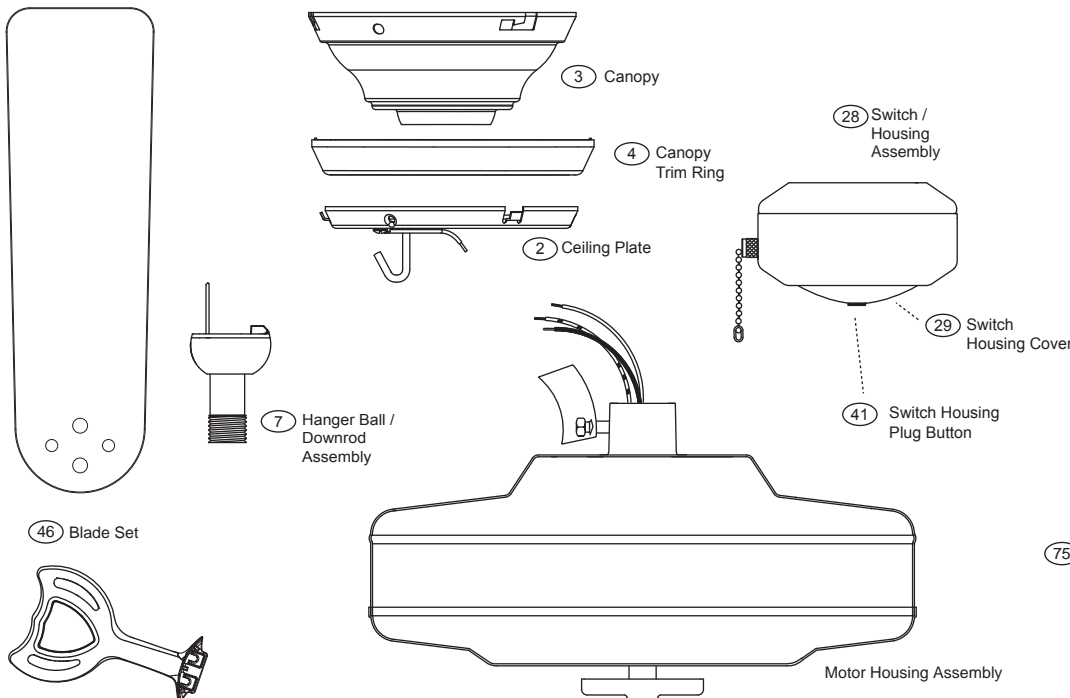

Fan Parts (Not Drawn to Scale)