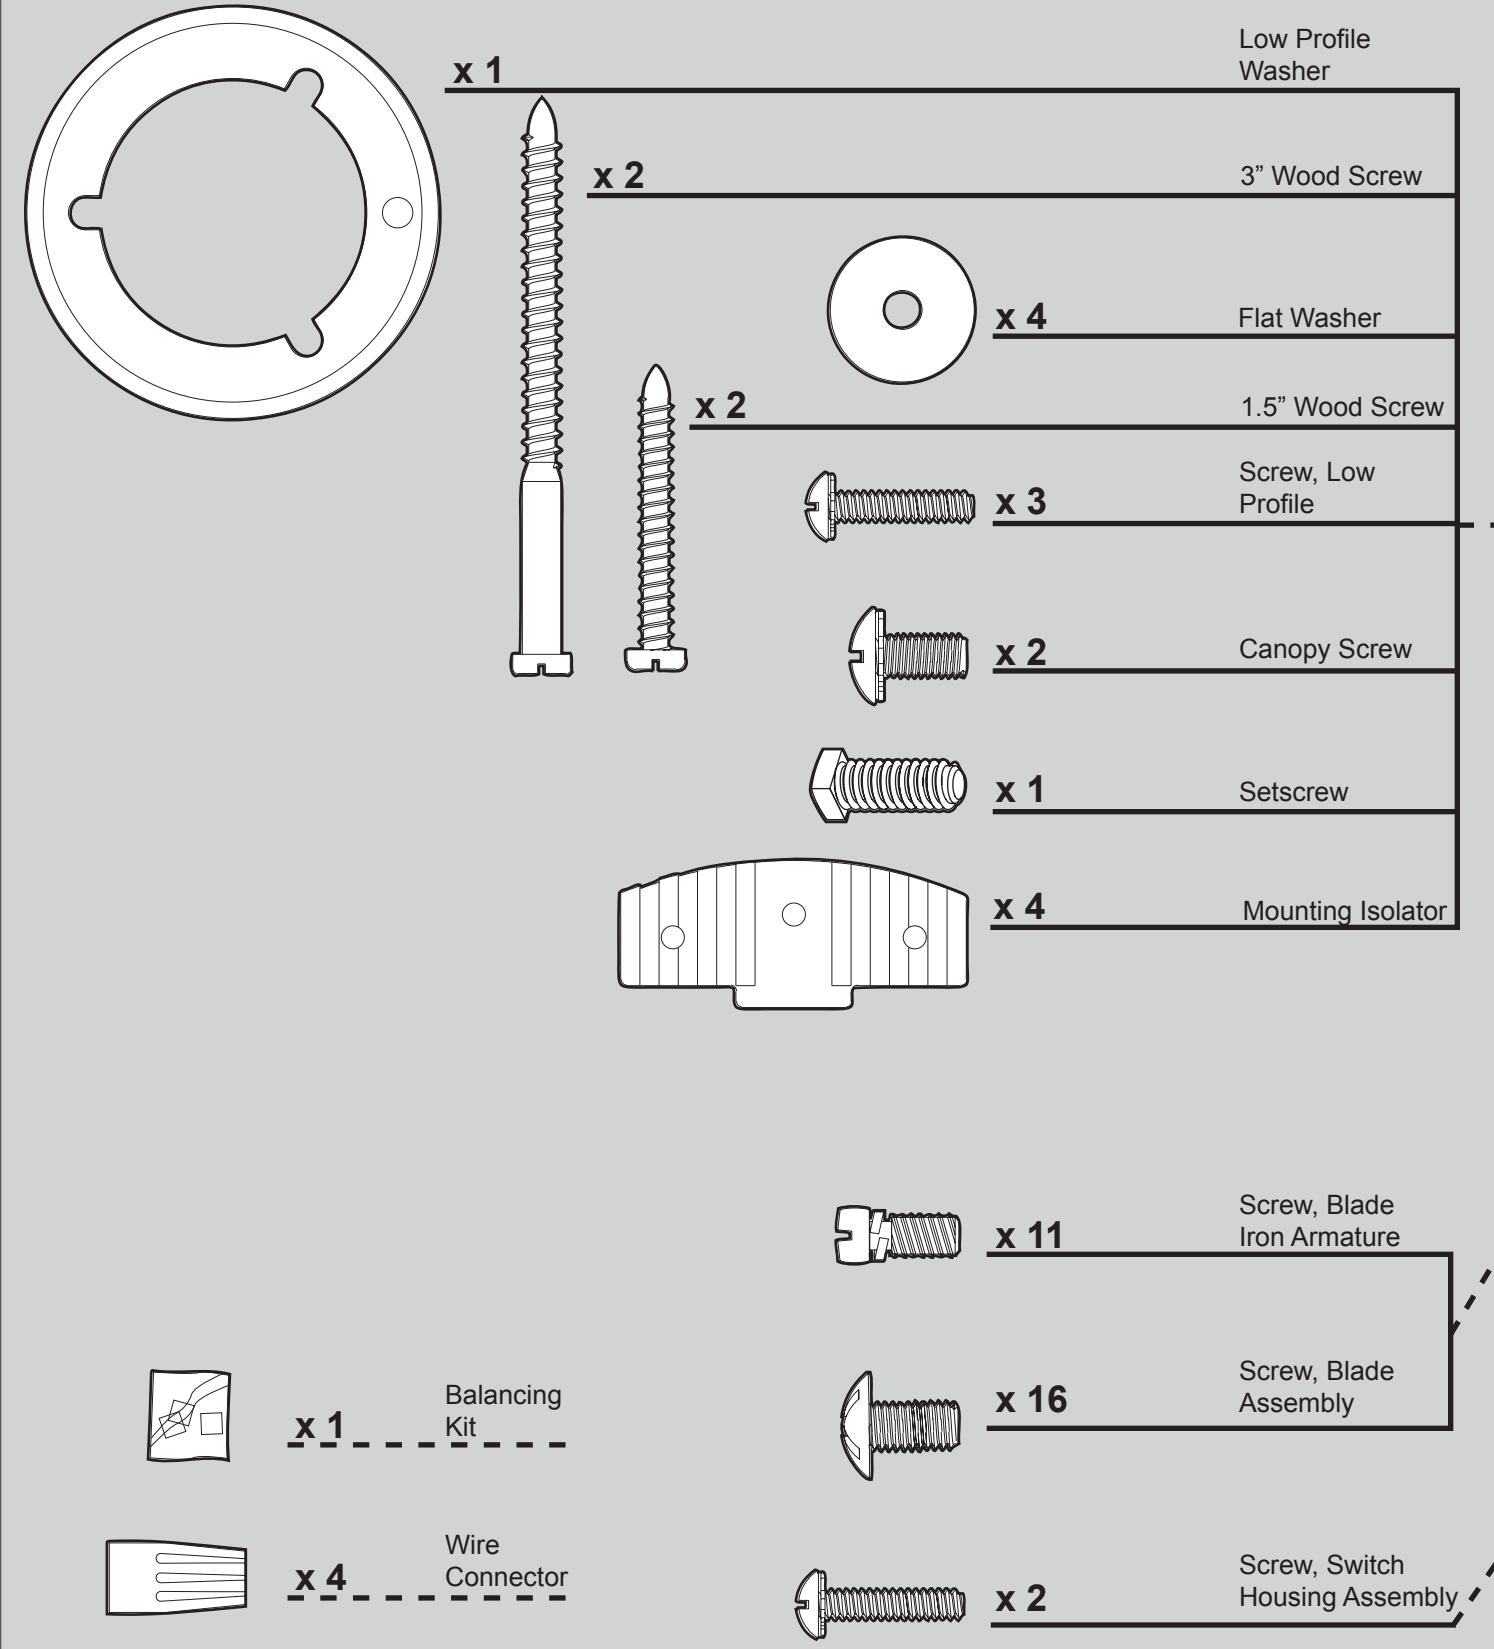

Hardware

(Drawn to Scale)