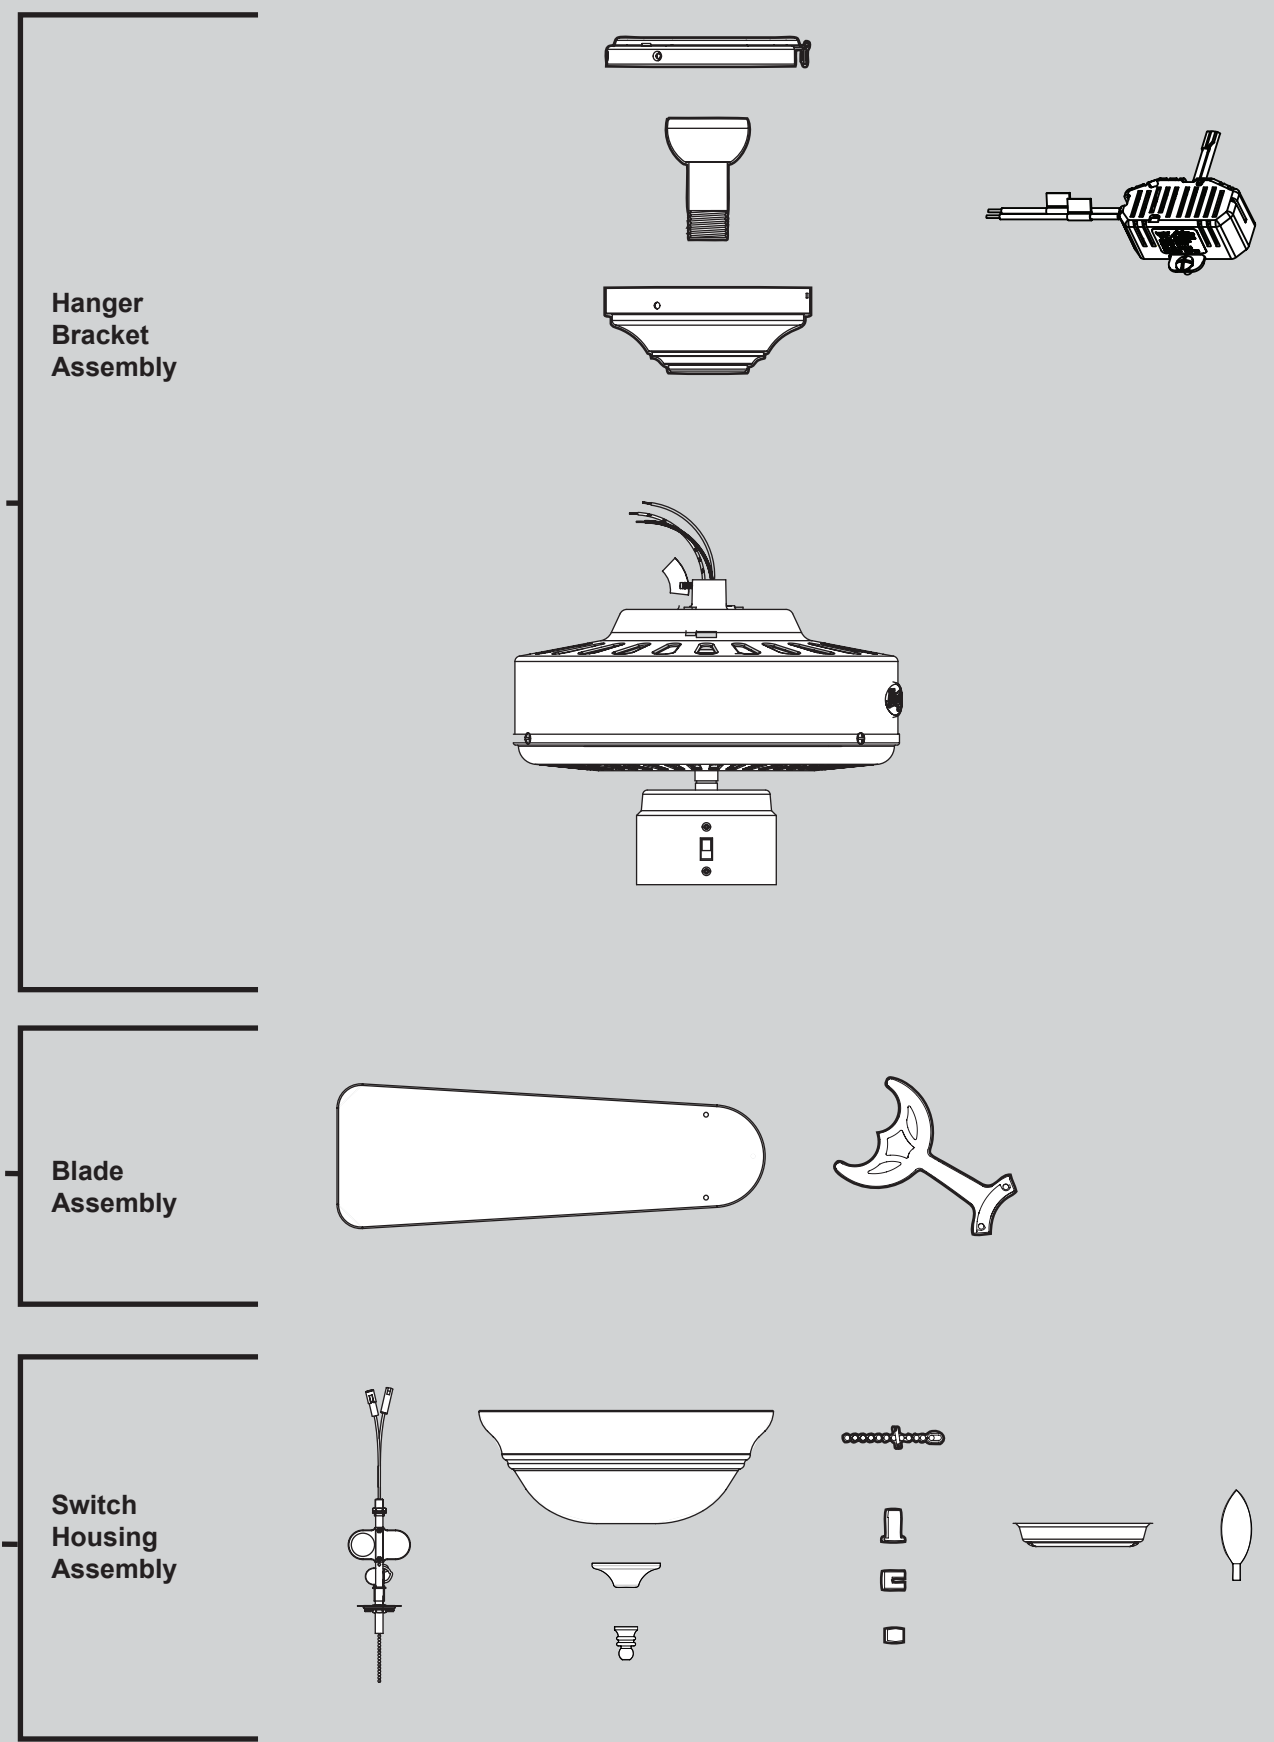

Fan Parts

(Not Drawn to Scale)