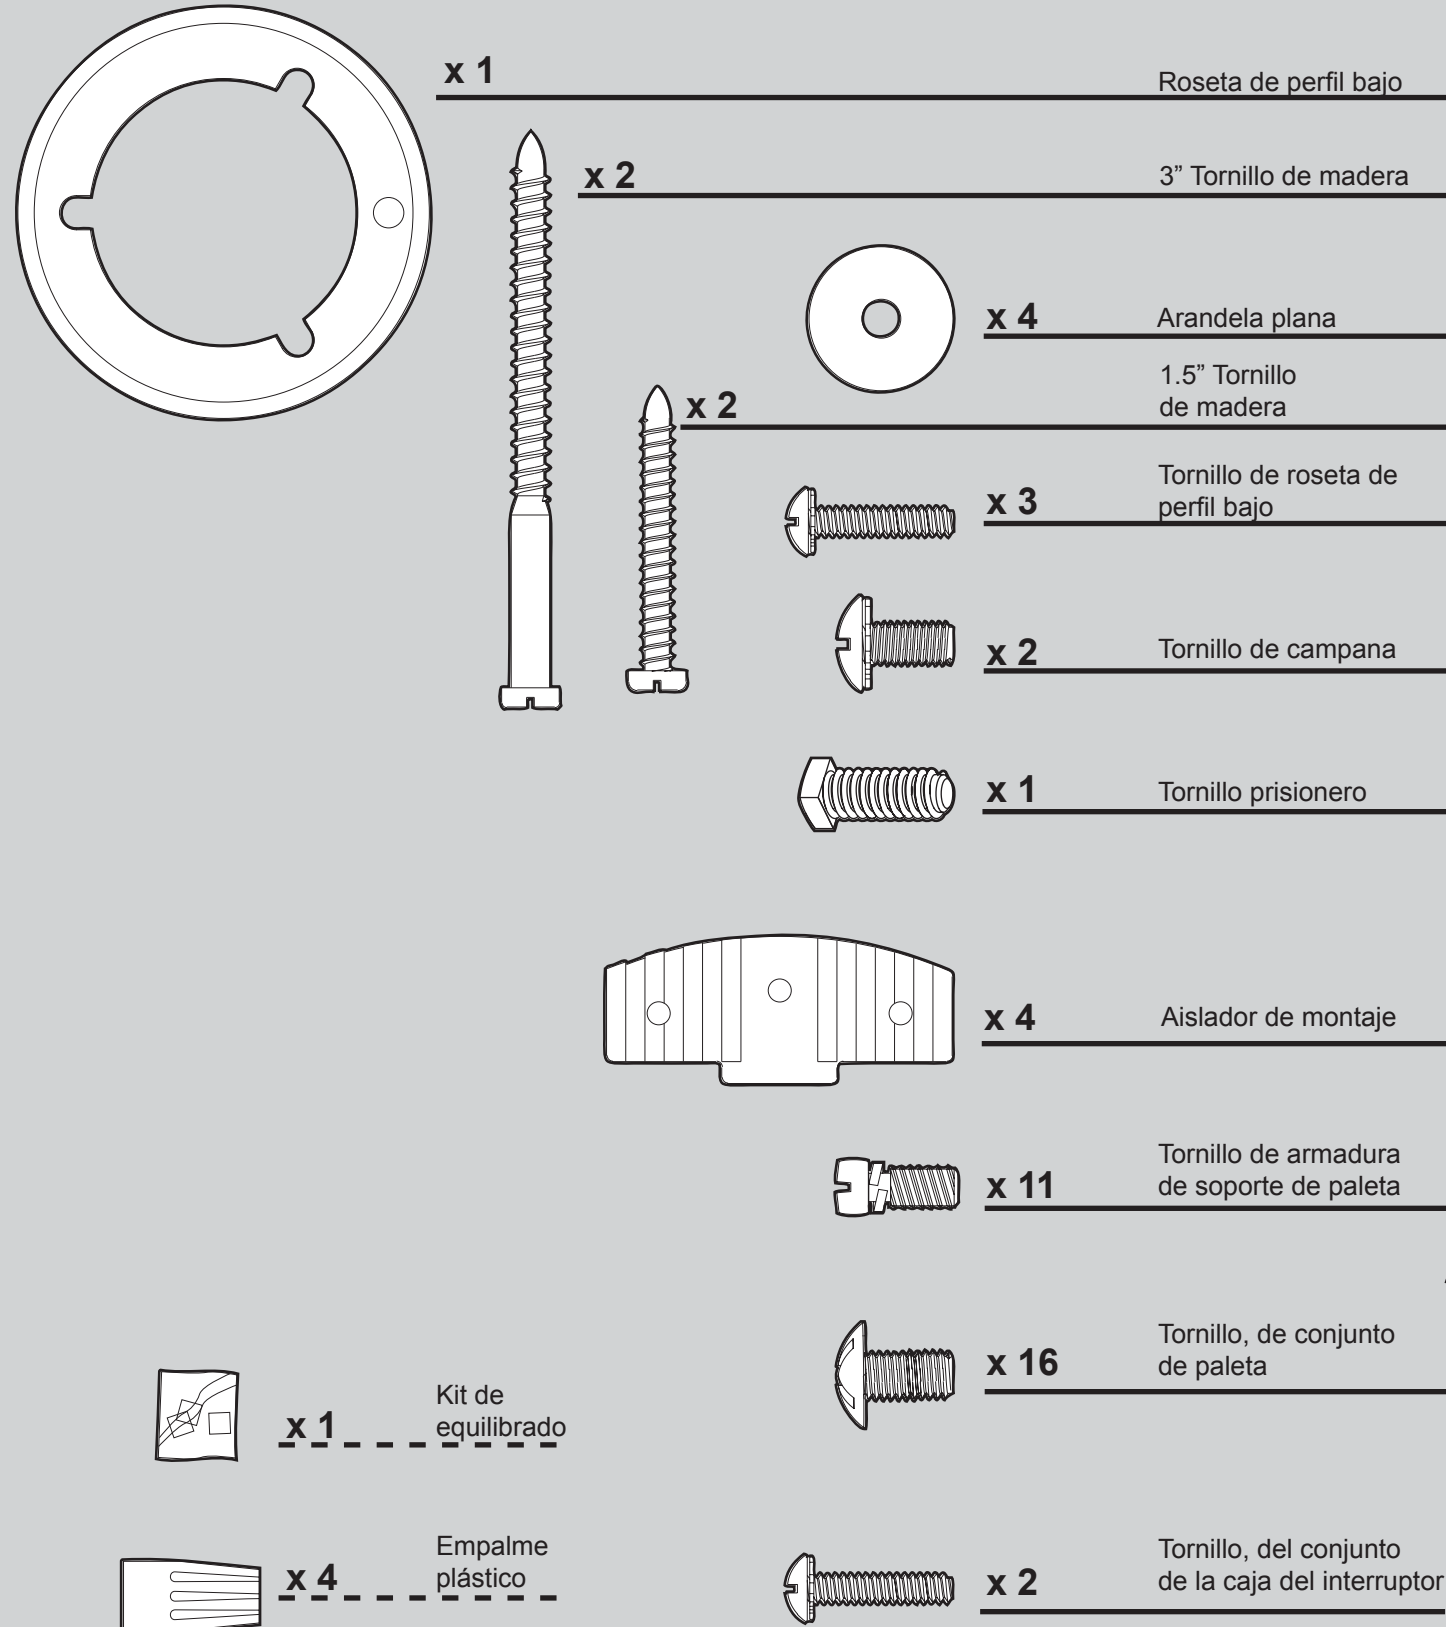

Materiales

(no dibujados a escala)