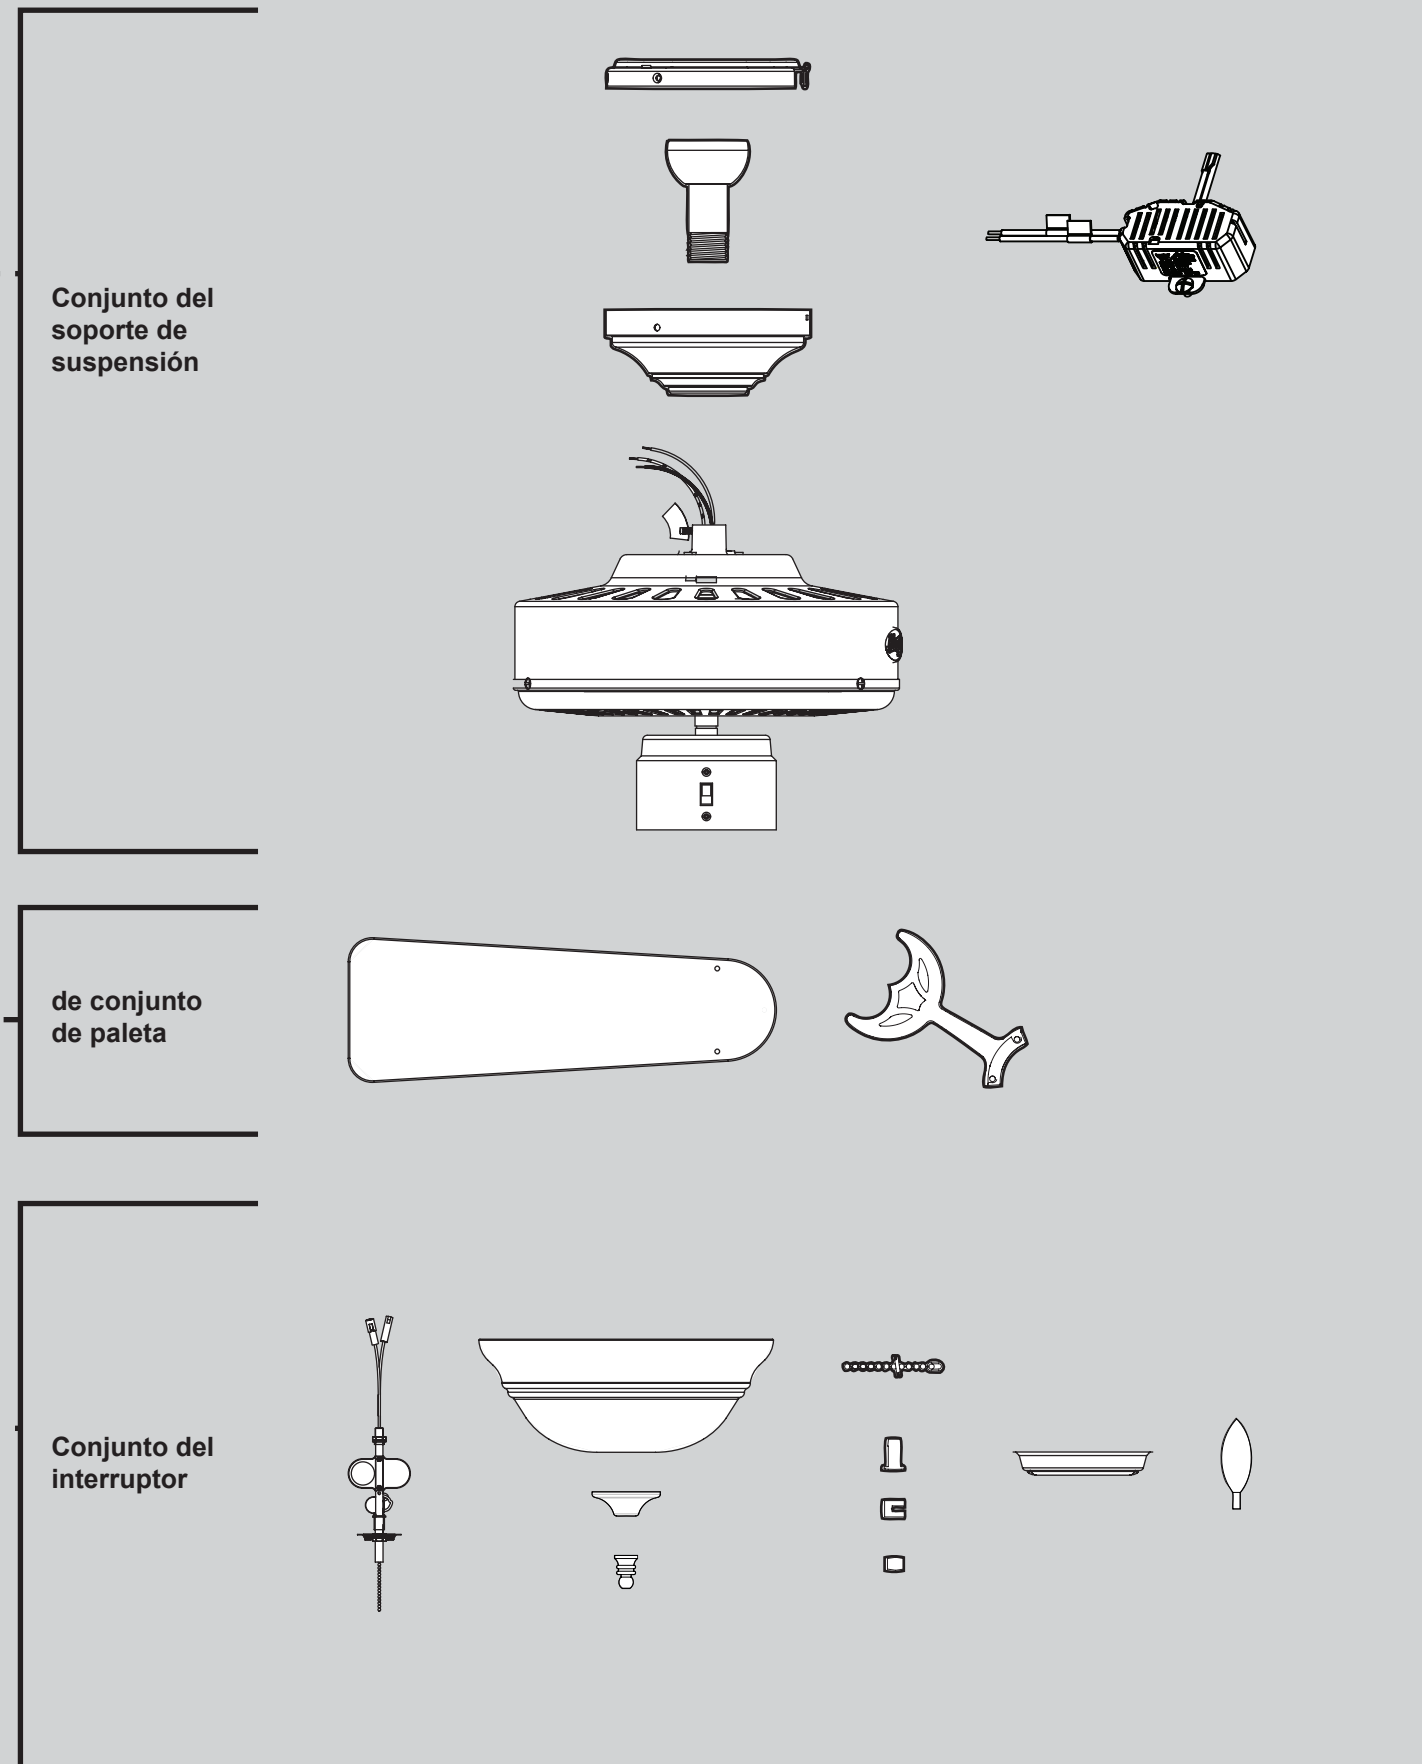

Piezas del ventilador

(no dibujadas a escala)