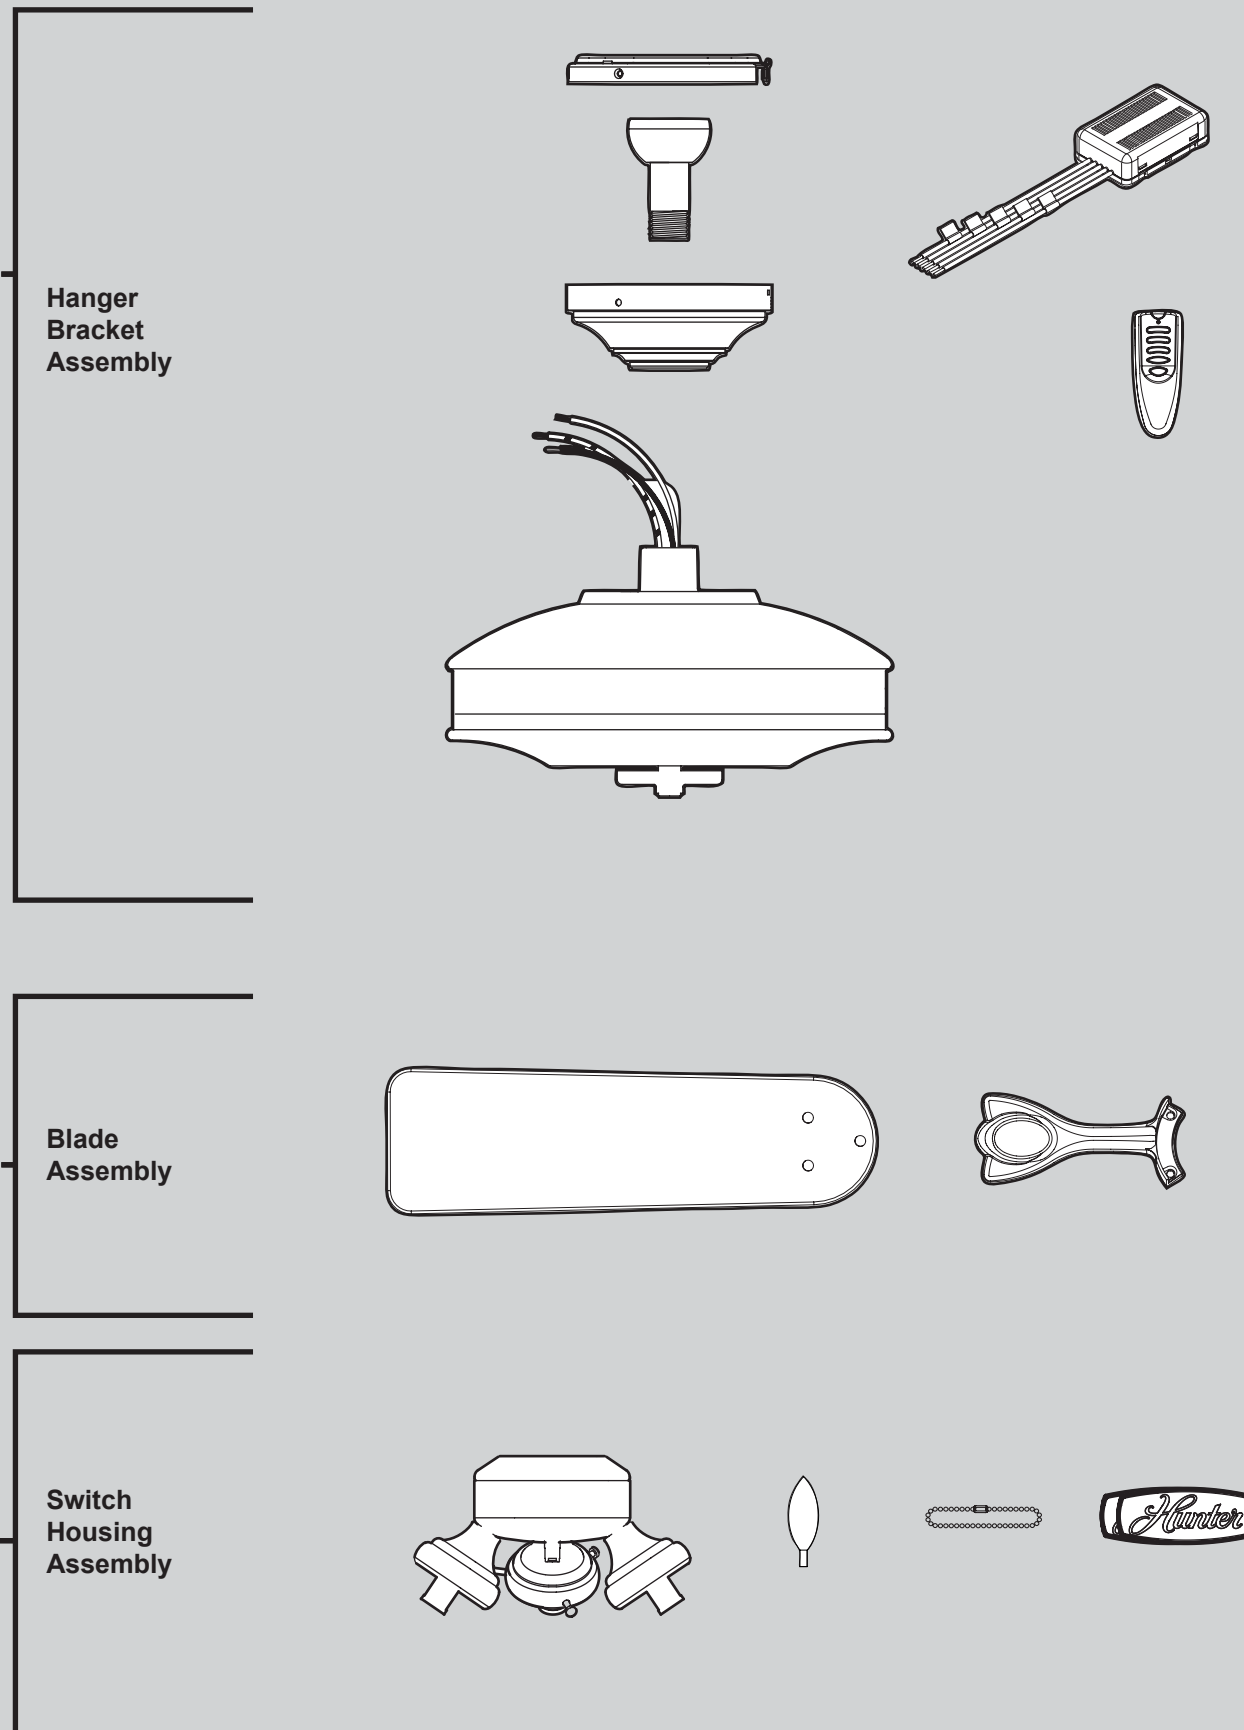

Fan Parts

(Not Drawn to Scale)