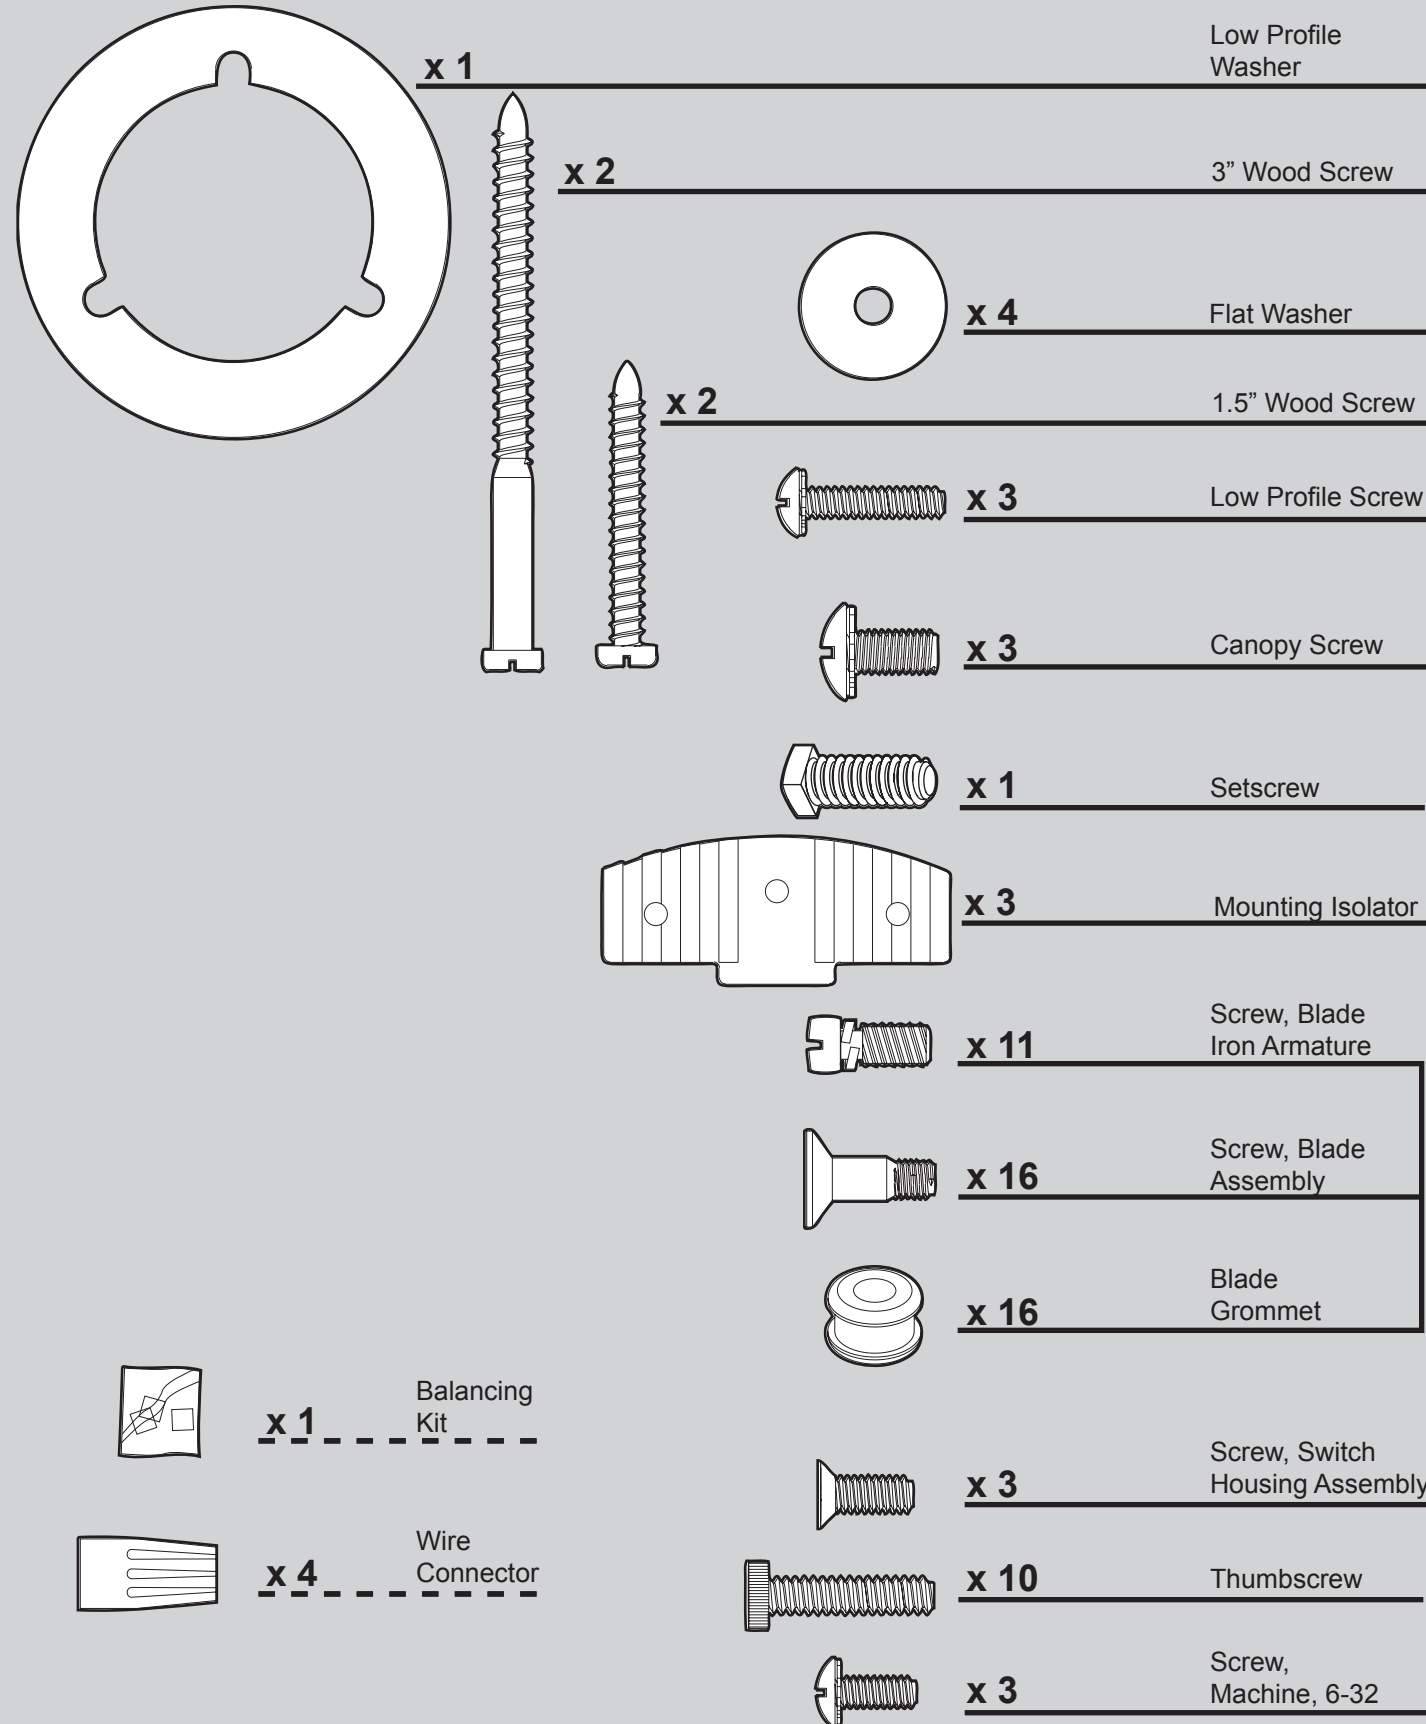

Hardware

(Drawn to Scale)