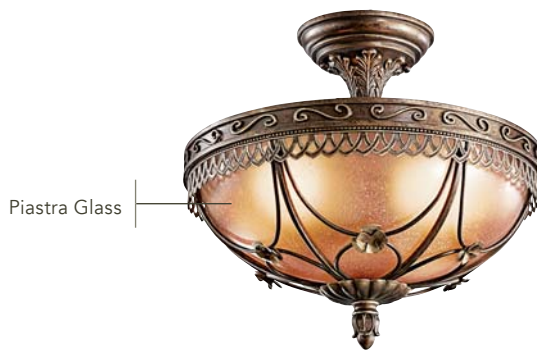

MARCHESA™

TERRENE BRONZE™ FINISH
WITH PIASTRA GLASS

A | 42230 TRZ
Foyer Chandelier
NOT TO SCALE

COORDINATING CEILING FAN

See the full line of Kichler®
Ceiling Fans in catalog K414
or visit kichler.com

B | 300113 TZ

Piastra
Glass

C | 45131 TRZ
Wall Sconce

D | 42231 TRZ
Semi Flush

E | 42227 TRZ
Chandelier

F | 42229 TRZ
Inverted Pendant

MARCHESA™

	ITEM #	FINISH	INCAND. BULB	W	H	OVRL. H	EXTRA WIRE	CHAIN/STEM	EXT.	HCWO	NOTES
A	42230	TRZ	(4) 60W (C)	18	35	109	9	72	---	---	Additional chain 2996 TRZ.
B	300113	TZ	---	---	---	---	---	---	---	---	Light Kit 380007TZ sold separately.
C	45131	TRZ	(1) 60W (M) ✓	12.75	15	---	---	---	6.75	3.25	Ⓛ (13-15W CFL)
D	42231	TRZ	(3) 60W (M)	15	13.5	---	---	---	---	---	Ⓛ (13-15W CFL)
E	42227	TRZ	(6) 60W (C)	33	31.25	106	54	72	---	---	Additional chain 4901 TRZ.
F	42229	TRZ	(3) 100W (M)	24.75	29.75	104	53	72	---	---	Ⓛ (23-30W CFL) Additional chain 2996 TRZ.