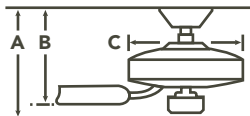

HANGING MEASUREMENTS

WITH 6" DOWNROD
A - 16.50" B - 13.00" C - 16.00"
WITH 12" DOWNROD
A - 22.50" B - 19.00" C - 16.00"

BLADE SPECS

Fan Finish	Blade Finish	Part No.
 MCH Midnight Chrome	 Satin Black	FB300126MCH
 OBB Oil Brushed Bronze™	 Cherry Walnut	FB300126OBB FB300126OBB
 PN Polished Nickel	 Sapelle Maple	FB300126PN FB300126PN