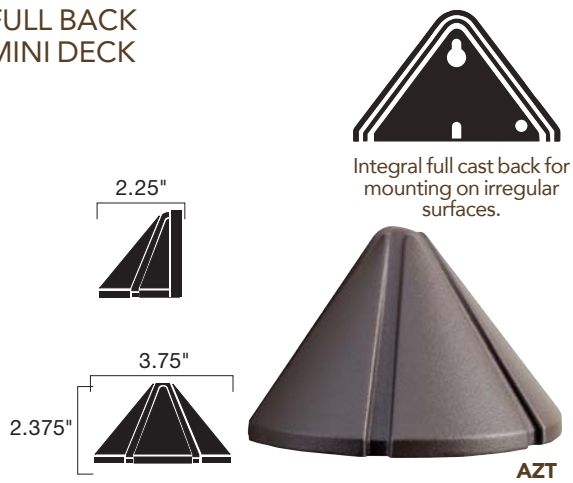

12V LED/INCANDESCENT DECK & PATIO

FULL BACK MINI DECK

Integral full cast back for mounting on irregular surfaces.

AZT

MINI DECK

AZ

SOLID BRASS DECK

CBR

15045 AZT

15165 AZ

15477 CBR

Ordering Guide & Finish	15045 AZT	15165 AZ	15477 CBR	
Housing	Cast Aluminum	Durable thermoplastic composite resin, one-piece construction. Extremely resistant to impact, weather and the effects of UV.	Cast Brass	
Lamp Base	12V T5 wedge base socket	12V T5 wedge base socket	12V T5 wedge base socket	
Supplied Lamp	6.5-W(VA) 918X (17022) Xenon light source Power usage at 12V AC input VA MAX: 6.5-W(VA)	6.5-W(VA) 918X (17023) Xenon light source Power usage at 12V AC input VA MAX: 6.5-W(VA)	Lamp not supplied unless noted	
Incandescent Lamp Options	4-W(VA) 901X (17021)	4-W(VA) 901X (17021)	12V AC/DC input. Max:13W (VA) Type 912. See page 140.	
LED Lamp Options	2W (18039-18041) see page 137 Compares up to 16W Xenon Light distribution may be affected by location of sockets	2W (18039-18041) see page 137 Compares up to 16W Xenon Light distribution may be affected by location of sockets	2W T5 Side mount wedge base (18120-18121) see page 138 Compares up to 16W Xenon.	
Wiring	72" of usable #18-2, SPT-1-W leads. Cable connectors supplied.	71" of usable #18-2, SPT-1-W leads. Cable connectors supplied.	73" of usable #18-2, SPT-1-W leads. Cable connectors not included.	
Mounting Access. (Included)	N/A	Stainless Steel surface mounting bracket	Mounting hardware included 2 #8 screws	
Matching Outdoor Path Lights	15005, 15011, 15315, 15326, 15328			
Notes	N/A	N/A	Brass will develop natural patina over time	
Photometric with Supplied Lamp	Mounting Height	1' 2' 3' 4' 5' 6' 7'	Mounting Height	1' 2' 3' 4' 5' 6' 7'
	6'	2.8 .06 .03 - - - -	6'	1.9 0.3 - - - -
	12'	4.1 .73 .15 - - - -	12'	2.4 .4 - - - -
	30'	1.7 .87 .37 .1 - - - -	30'	.9 .4 .2 - - - -