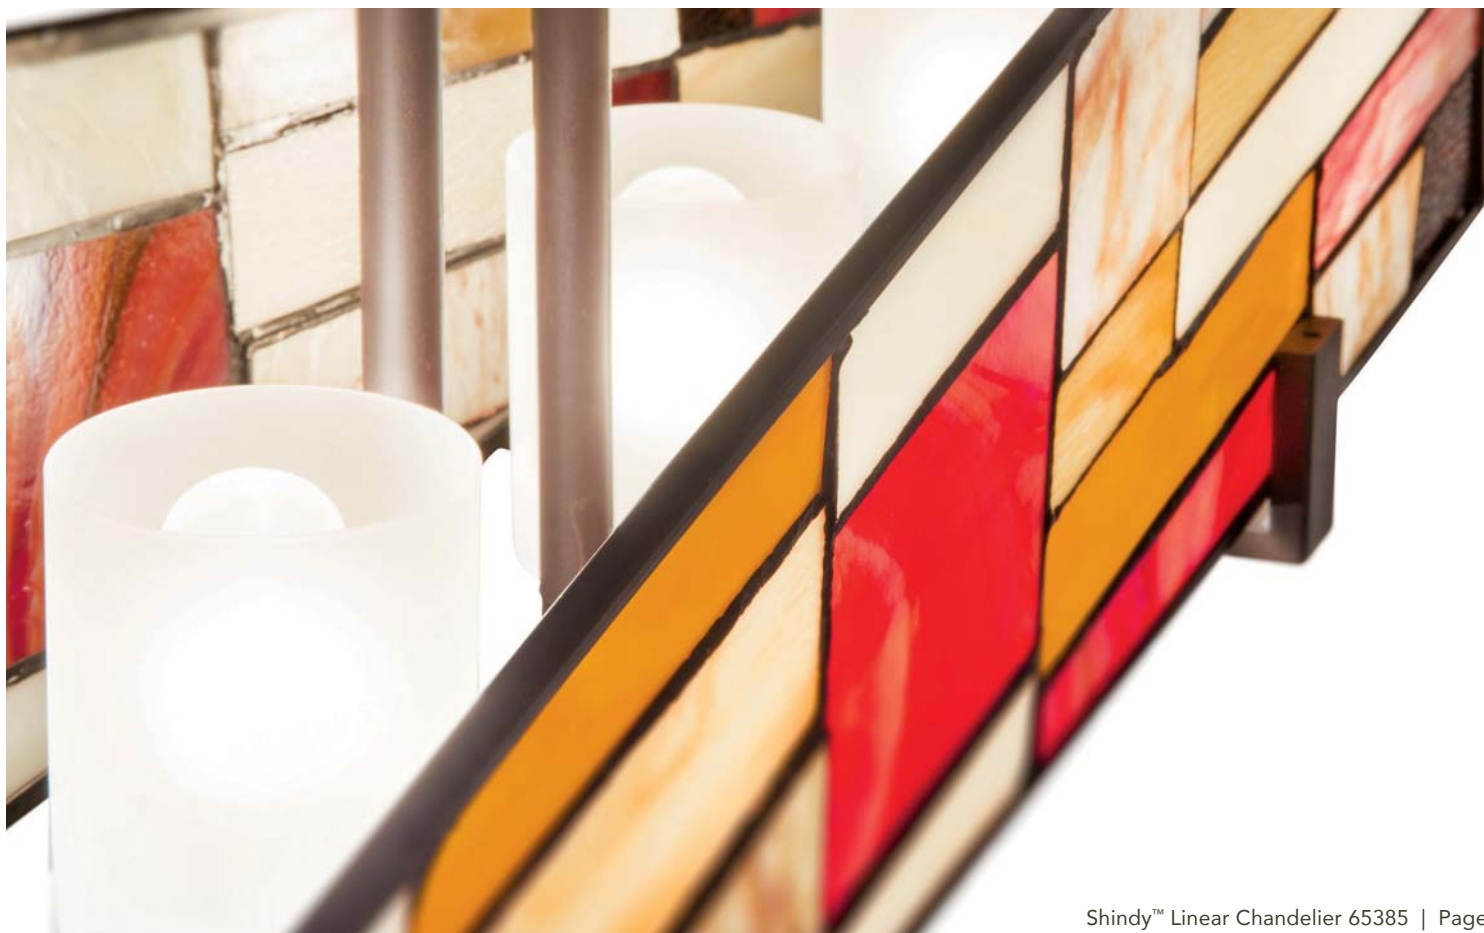

SHINDY™

OLDE BRONZE® FINISH WITH
ART GLASS AND CUT STONE

A | 65390
Pendant
NOT TO SCALE

CONVERTIBLE

Create two distinct lighting options with one fixture:
Pendant or Semi Flush.

Shown as Pendant - 10" H.

Satin-Etched
Glass Diffuser

B | 65384

Shown as Semi Flush - 10.25" H.

C | 65385
Linear Chandelier

Cut Stone
Accents

D | 65386
Large Foyer Pendant

SHINDY™

ITEM #	INCAND. BULB	W	H	OVRLL. H	L	STEM TILT	EXTRA WIRE	CHAIN/STEM	NOTES
A	65390 (1) 100W (M)	6	17.25	57	---	90°	61	36	(23-30W CFL) Additional stem 2999 (12") OZ.
B	65384 (4) 100W (M) ✓	15	10	50	---	90°	70	36	(23-30W CFL) Additional stem 4935 (12") OZ.
C	65385 (4) 50W (G9) Ⓢ	7	7.5	42	36	---	106	36	Additional chain 2996 OZ, additional stem 2999 (12") OZ. Halogen light source. Height includes one 6" stem.
D	65386 (6) 100W (M)	15	35.5	75	---	90°	53	36	(23-30W CFL) Additional stem 4935 (12") OZ.

Measurements shown in inches. U.S. & Canadian Patent Pending. Art Glass shades are natural materials – colors, patterns and textures will vary from piece to piece.