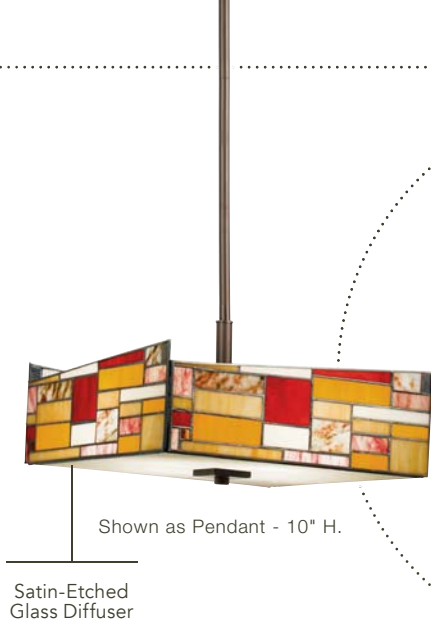

SHINDY™

OLDE BRONZE® FINISH WITH
ART GLASS AND CUT STONE

A | 65390
Pendant
NOT TO SCALE

CONVERTIBLE

Create two distinct lighting options with one fixture:
Pendant or Semi Flush.

Shown as Pendant - 10" H.

Satin-Etched
Glass Diffuser

B | 65384

Shown as Semi Flush - 10.25" H.

C | 65385
Linear Chandelier

Cut Stone
Accents

D | 65386
Large Foyer Pendant

SHINDY™

ITEM #	INCAND. BULB	W	H	OVRLL. H	L	STEM TILT	EXTRA WIRE	CHAIN/STEM	NOTES
A	65390 (1) 100W (M)	6	17.25	57	---	90°	61	36	(23-30W CFL) Additional stem 2999 (12") OZ.
B	65384 (4) 100W (M) ✓	15	10	50	---	90°	70	36	(23-30W CFL) Additional stem 4935 (12") OZ.
C	65385 (4) 50W (G9) Ⓢ	7	7.5	42	36	---	106	36	Additional chain 2996 OZ, additional stem 2999 (12") OZ. Halogen light source. Height includes one 6" stem.
D	65386 (6) 100W (M)	15	35.5	75	---	90°	53	36	(23-30W CFL) Additional stem 4935 (12") OZ.

Measurements shown in inches. U.S. & Canadian Patent Pending. Art Glass shades are natural materials – colors, patterns and textures will vary from piece to piece.