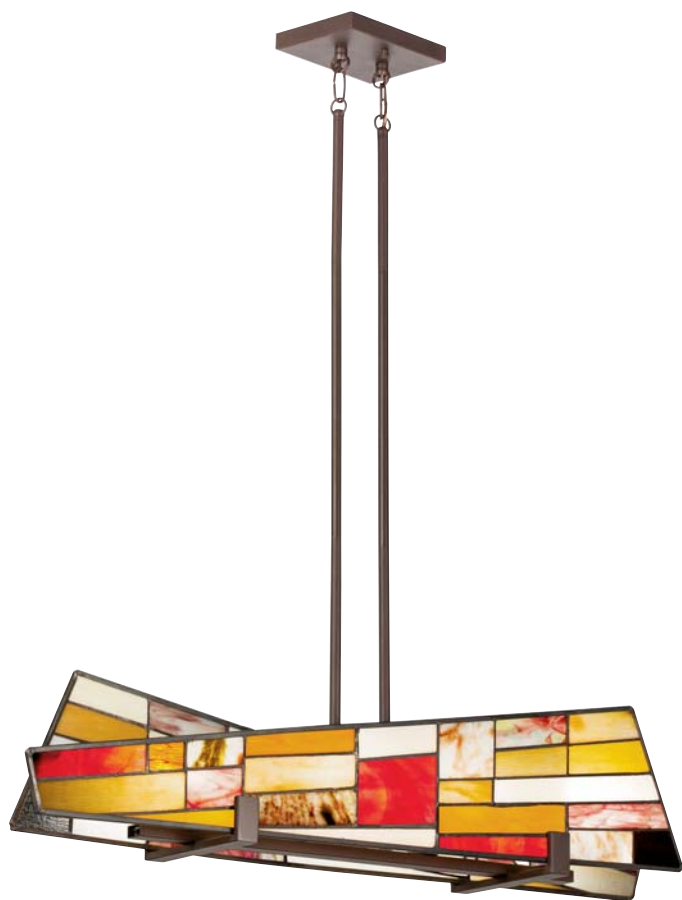

SHINDY™

OLDE BRONZE® FINISH WITH
ART GLASS AND CUT STONE

A | 65390
Pendant
NOT TO SCALE

CONVERTIBLE

Create two distinct lighting options with one fixture:
Pendant or Semi Flush.

Shown as Pendant - 10" H.

Satin-Etched
Glass Diffuser

B | 65384

Shown as Semi Flush - 10.25" H.

C | 65385
Linear Chandelier

Cut Stone
Accents

D | 65386
Large Foyer Pendant

SHINDY™

ITEM #	INCAND. BULB	W	H	OVRLL. H	L	STEM TILT	EXTRA WIRE	CHAIN/STEM	NOTES
A	65390 (1) 100W (M)	6	17.25	57	---	90°	61	36	(23-30W CFL) Additional stem 2999 (12") OZ.
B	65384 (4) 100W (M) ✓	15	10	50	---	90°	70	36	(23-30W CFL) Additional stem 4935 (12") OZ.
C	65385 (4) 50W (G9) Ⓢ	7	7.5	42	36	---	106	36	Additional chain 2996 OZ, additional stem 2999 (12") OZ. Halogen light source. Height includes one 6" stem.
D	65386 (6) 100W (M)	15	35.5	75	---	90°	53	36	(23-30W CFL) Additional stem 4935 (12") OZ.

Measurements shown in inches. U.S. & Canadian Patent Pending. Art Glass shades are natural materials – colors, patterns and textures will vary from piece to piece.