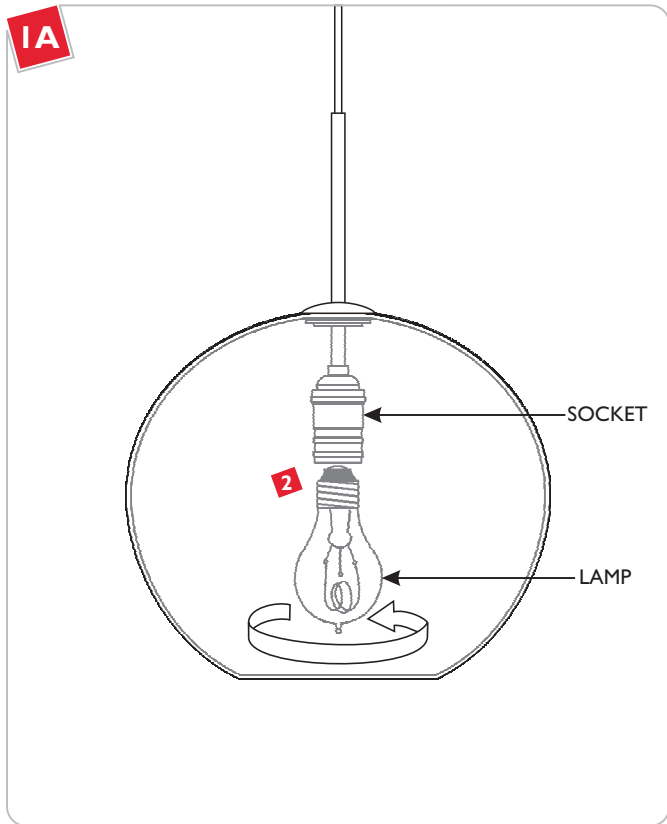

Isla Pendant

LF512_2D60

1.0

GENERAL PRODUCT INFORMATION:

This product is suitable for damp locations.

CAUTION - RISK OF FIRE
 This product requires installation by a qualified electrician. Before installing be sure to read all instructions and **DISCONNECT POWER TO THE ELECTRICAL BOX.**

CAUTION: To reduce the risk of a burn or electric shock during relamping, disconnect the power to the fixture.

Use **MAX 60 Watt** type A19 medium base classical Edison style incandescent lamp, or other style 60 Watt type A19 medium base lamp.