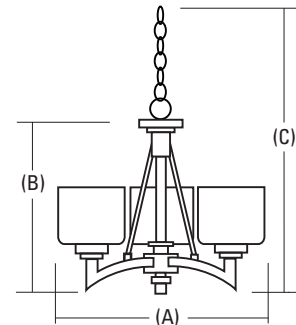

## DIMENSIONS

Nominal Size	Lamp Configuration	Model Number	Number of Lamps	(A) Width inches (cm)	(B) Length inches (cm)	(C) Extension* inches (cm)
3 light		10703	(3) 13W compact full spiral lamp w/integrated ballast	19-1/2" (49.5)	16" (40.6)	52" (132.1)
5 light		10705	(5) 13W compact full spiral lamp w/integrated ballast	25" (63.5)	25" (63.5)	61" (154.9)

\*Extension from ceiling with chain

All dimensions are in inches (centimeters)