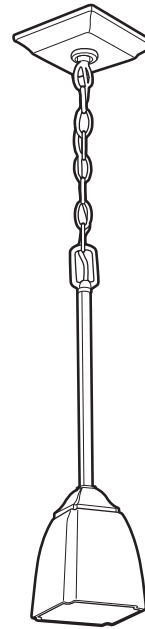

| | |
|----------------|------|
| Catalog Number | |
| Notes | Type |

Indoor Decorative

FEATURES & SPECIFICATIONS

INTENDED USE

Provides task and general lighting in residential and light commercial applications. Suspended from ceiling, ideal for over dinette tables, game tables, entertainment bars, kitchen counters, or other work areas.

ATTRIBUTES

Arts and crafts styling this transitionally styled mini-pendant is offered in either an antique bronze finish with sand-textured beige glass shade or a brushed nickel finish with a sand-textured opal glass shade. Shades provide a wide spread uniform illumination and are suspended by matching finished decorative support rod, chain (adjustable up to 56") and canopy.

Piedmont Mini-Pendant

Compact Full Spiral Fluorescent w/Integral Ballast

TITLE 24

DIMENSIONS

| Nominal Size | Lamp Configuration | Model Number | Number of Lamps | (A) Square inches (cm) | (B) Height inches (cm) | (C) Depth inches (cm) | (D) Depth with chain* inches (cm) |
|--------------|--------------------|--------------|-----------------------------|------------------------|------------------------|-----------------------|-----------------------------------|
| Single | | 10870 | (1) 13W compact full spiral | 5" (12.7) | 6-3/8" (16.2) | 19" (48.3) | up to 56" (142.2) |

* Maximum extension from ceiling

All dimensions are in inches (centimeters)

ORDERING INFORMATION

Example: 10870 BZA

Choose the boldface catalog nomenclature that best suits your needs and write it on the appropriate line. Order accessories as separate catalog numbers.