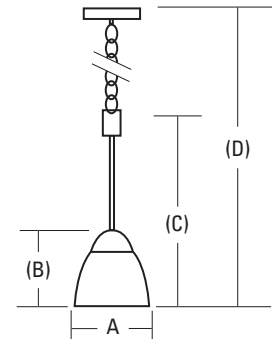

Piedmont Mini-Pendant

Compact Full Spiral Fluorescent w/Integral Ballast

TITLE 24

DIMENSIONS

| Nominal Size | Lamp Configuration | Model Number | Number of Lamps | (A) Square inches (cm) | (B) Height inches (cm) | (C) Depth inches (cm) | (D) Depth with chain* inches (cm) |
|--------------|--------------------|--------------|-----------------------------|------------------------|------------------------|-----------------------|-----------------------------------|
| Single | | 10870 | (1) 13W compact full spiral | 5" (12.7) | 6-3/8" (16.2) | 19" (48.3) | up to 56" (142.2) |

* Maximum extension from ceiling

All dimensions are in inches (centimeters)

ORDERING INFORMATION

Example: 10870 BZA

Choose the boldface catalog nomenclature that best suits your needs and write it on the appropriate line. Order accessories as separate catalog numbers.