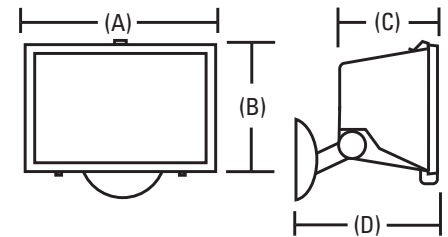

WARRANTY

Guaranteed for one year against mechanical defects in manufacture. (Excludes lamp)

DIMENSIONS

Fixture Heads	Lamp Configuration	Model Number	Number of Lamps	(A) Width inches (cm)	(B) Height inches (cm)	(C) Depth inches (cm)	(D) Extension* inches (cm)
Single		OFL 70S	(1) 70W (HPS) medium base lamp	9" (22.9)	7" (17.8)	6" (15.2)	8" (20.3)

* Maxium extension from wall

All dimensions are in inches (centimeters)

ORDERING INFORMATION

Example: **OFL 70S 120 LP BZ**

Choose the boldface catalog nomenclature that best suits your needs and write it on the appropriate line. Order accessories as and replacement parts separate catalog numbers.