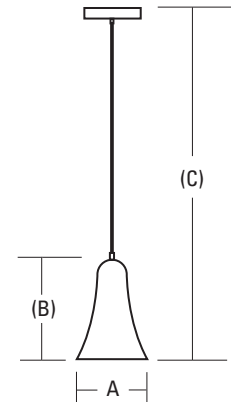

ATTRIBUTES

Inverted twist on the Tulip for contemporary style with a downlight effect. Lily-shape, white frosted glass shade and brushed nickel cap. Lily pendant(s) are suspended from a sleek, brushed nickel canopy with silver cord (adjustable up to 74-1/2"). Offered in a single or three fixture cluster.

DIMENSIONS

Lamp Configuration	Model Number	Number of Lamps	(A) Width inches (cm)	(B) Height inches (cm)	(C) Extension* inches (cm)
	11998	(1) 13W	6" (15.2)	6" (15.2)	up to 74-1/2" (189.2)

* Maximum extension from ceiling