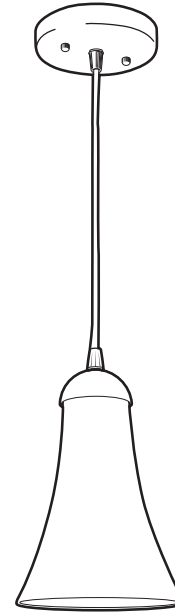

Catalog Number	
Notes	Type

Indoor Decorative

Lily

Mini-Pendant

Compact DTT Fluorescent

FEATURES & SPECIFICATIONS

INTENDED USE

Provides task and general lighting in residential and light commercial applications. Suspended from ceiling, ideal for over dinnette tables, game tables, entertainment bars, kitchen counters, or other work areas.

ATTRIBUTES

Inverted twist on the Tulip for contemporary style with a downlight effect. Lily-shape, white frosted glass shade and brushed nickel cap. Lily pendant(s) are suspended from a sleek, brushed nickel canopy with silver cord (adjustable up to 74-1/2"). Offered in a single or three fixture cluster.

DIMENSIONS

Lamp Configuration	Model Number	Number of Lamps	(A) Width inches (cm)	(B) Height inches (cm)	(C) Extension* inches (cm)
	11998	(1) 13W	6" (15.2)	6" (15.2)	up to 74-1/2" (189.2)

* Maximum extension from ceiling