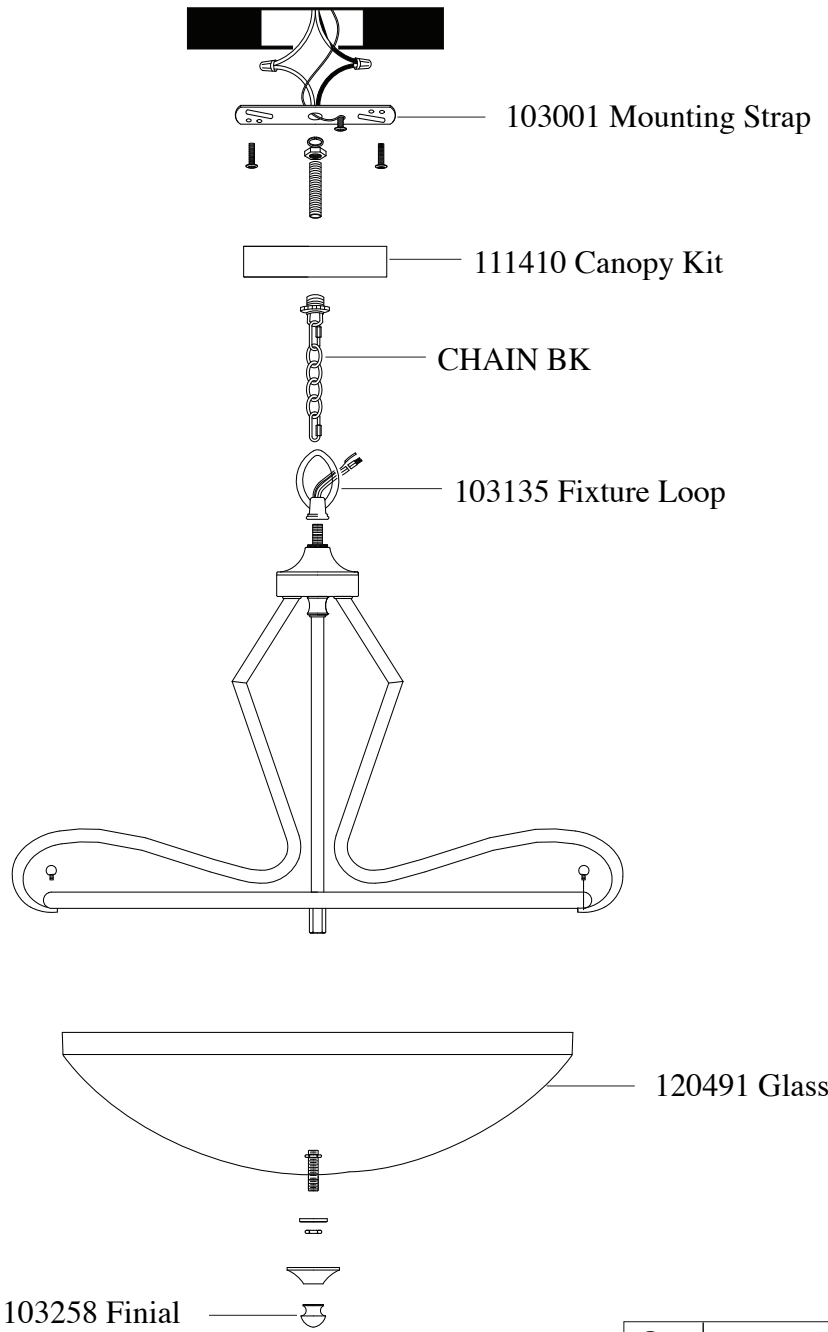

Replacement Parts For

F2658/3 1/11

Qty.	Part #	Description
	103001	Mounting Strap
	111410	Canopy Kit
	CHAIN BK	Chain
	103135	Fixture Loop
	120491	Glass Shade
	103258	Finial