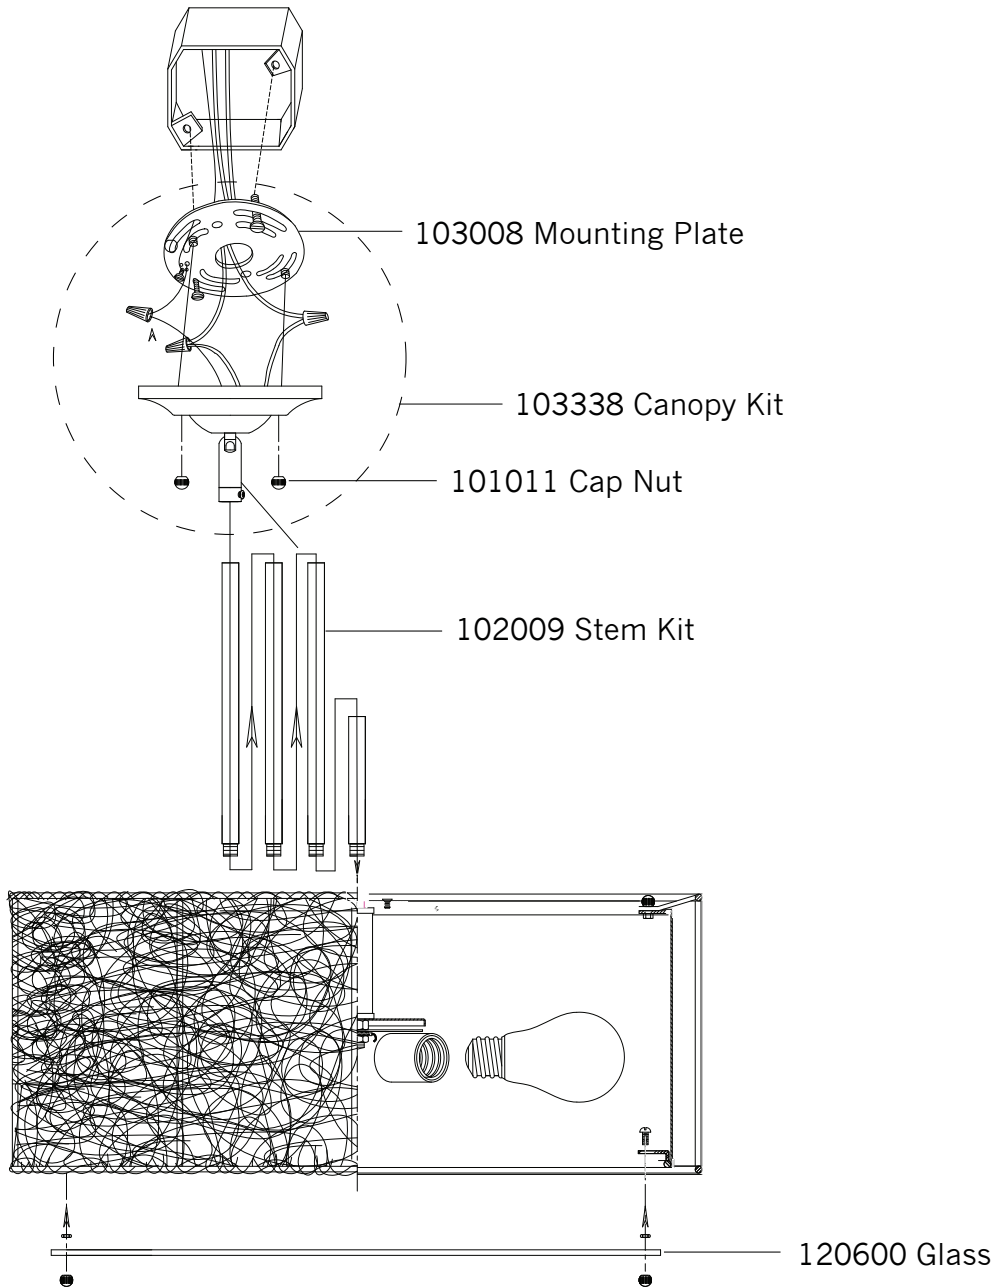

# Replacement Parts For **F2702/3** 12/2011

Qty.	Part #	Description
	103008	Mounting Plate
	103338	Canopy Kit
	101011	Cap Nut
	102009	Stem Kit
	120600	Glass