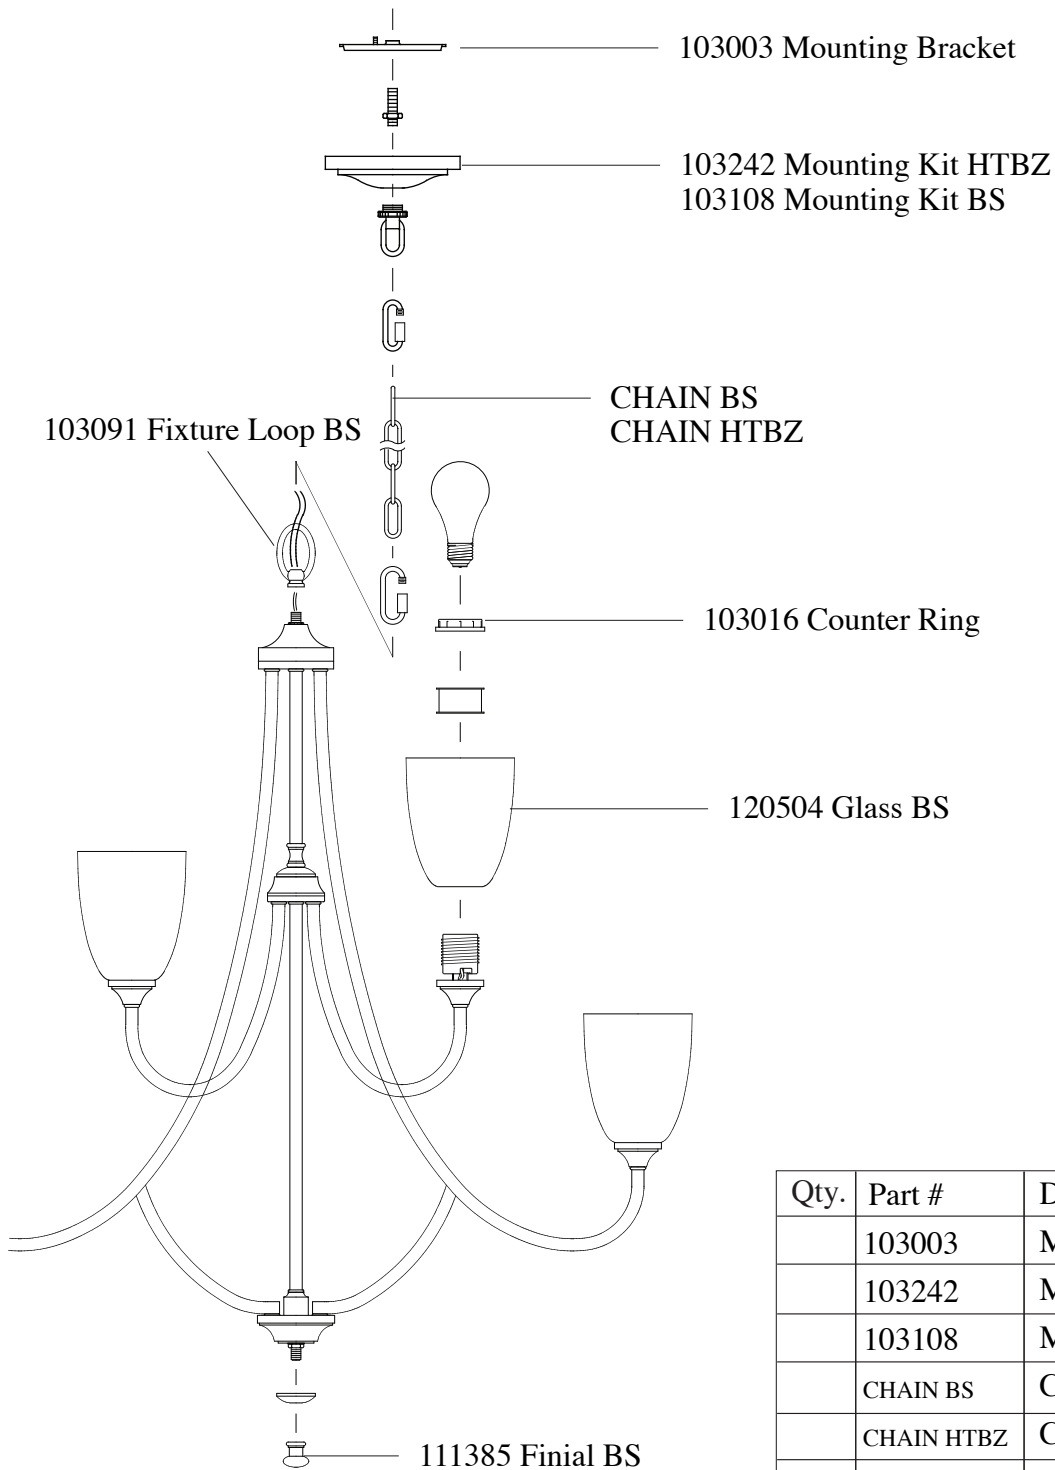

# Replacement Parts For **F2585/6+3** 12/10

Qty.	Part #	Description
	103003	Mounting Bracket
	103242	Mounting Kit HTBZ
	103108	Mounting Kit BS
	CHAIN BS	Chain BS
	CHAIN HTBZ	Chain HTBZ
	103016	Counter Ring
	120504	Glass BS
	103091	Fixture Loop BS
	111385	Finial BS