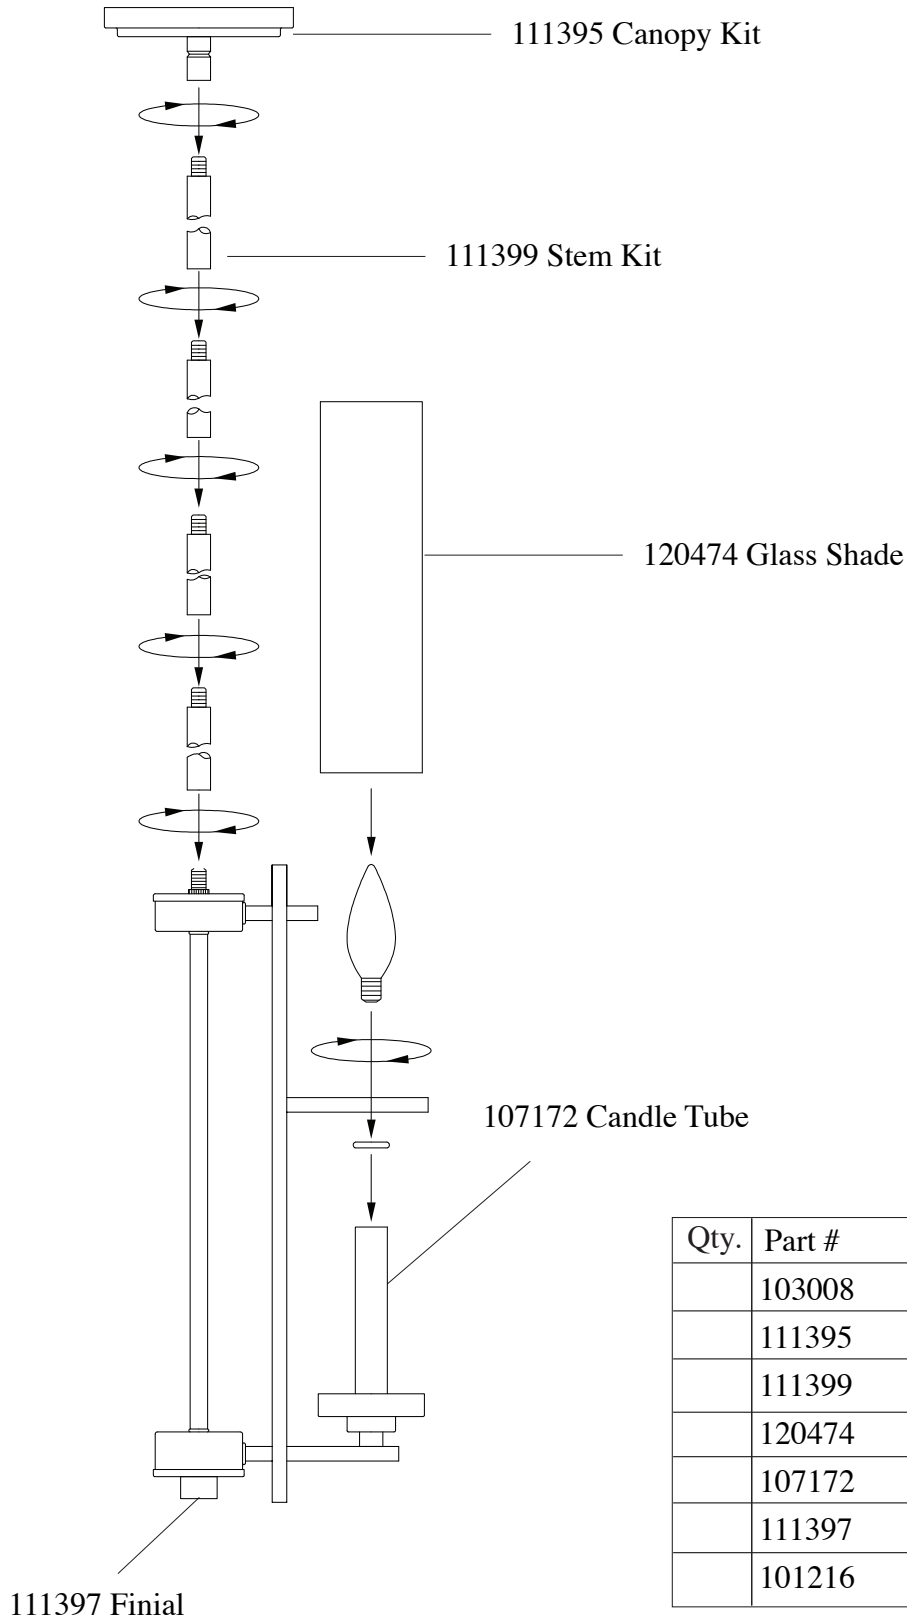

Replacement Parts For **F2627/4** 12/10

| Qty. | Part # | Description |
|------|--------|----------------|
| | 103008 | Mounting Plate |
| | 111395 | Canopy Kit |
| | 111399 | Stem Kit |
| | 120474 | Glass Shade |
| | 107172 | Candle Tube |
| | 111397 | Finial |
| | 101216 | Cap Nut |