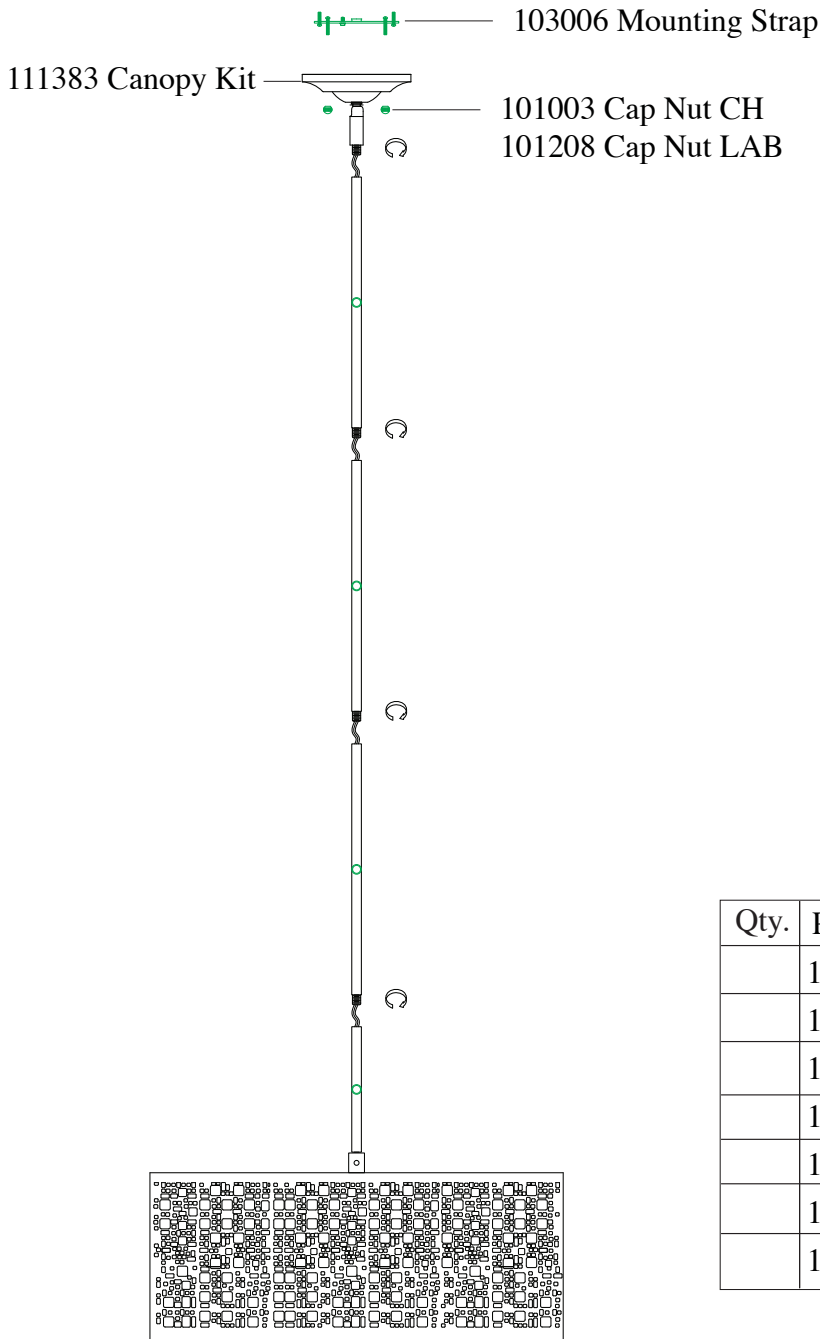

# Replacement Parts For

# F2638/3

12/10

Qty.	Part #	Description
	103006	Mounting Strap
	111383	Canopy Kit
	120496	Glass Diffuser CH
	120495	Glass Diffuser LAB
	101003	Cap Nut CH
	101207	Cap Screw
	101208	Cap Nut LAB

120496 Glass Diffuser CH  
120495 Glass Diffuser LAB