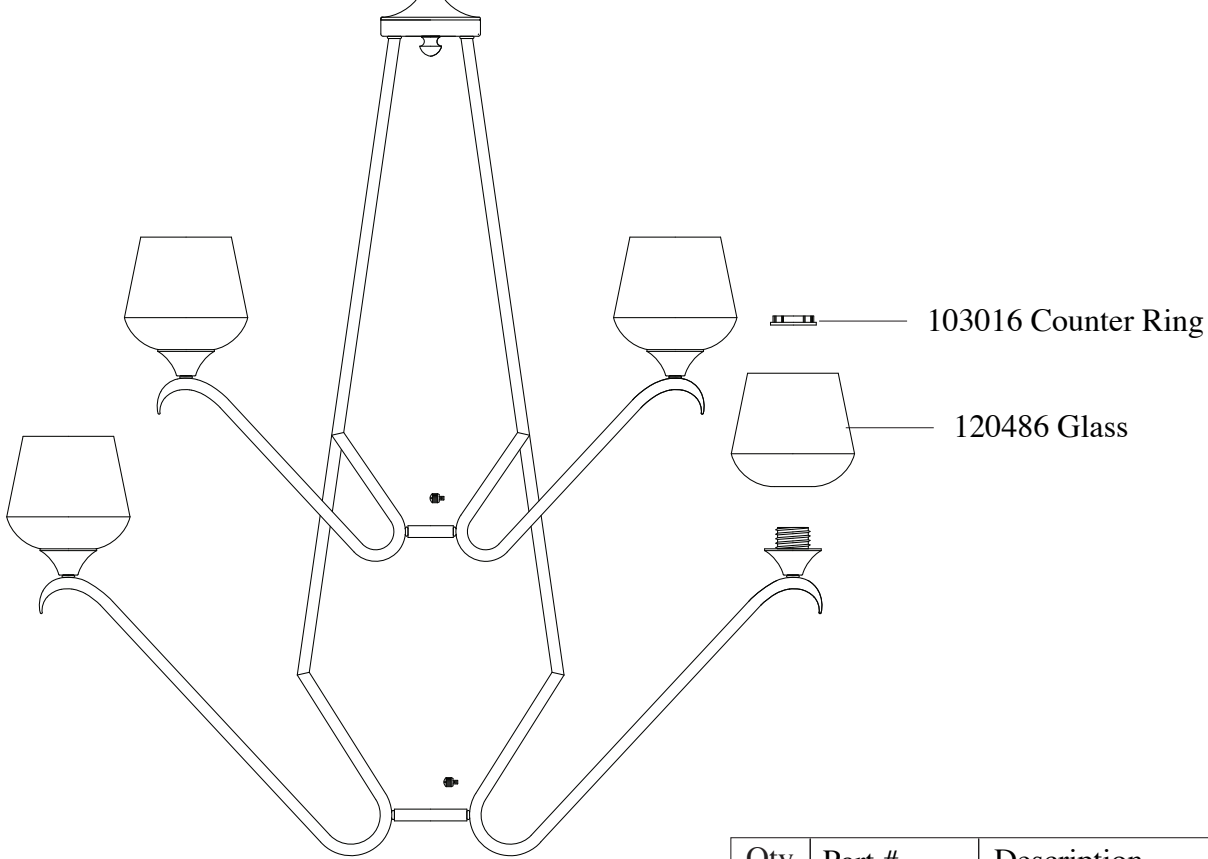

# Replacement Parts For

# F2656/6+3

1/11

103001 Mounting Strap

111410 Canopy Kit

CHAIN BK

103135 Fixture Loop

103016 Counter Ring

120486 Glass

Qty.	Part #	Description
	103001	Mounting Strap
	111410	Canopy Kit
	CHAIN BK	Chain
	103135	Fixture Loop
	120487	Glass Shade
	103016	Counter Ring
	103258	Finial

GENERATION BRANDS