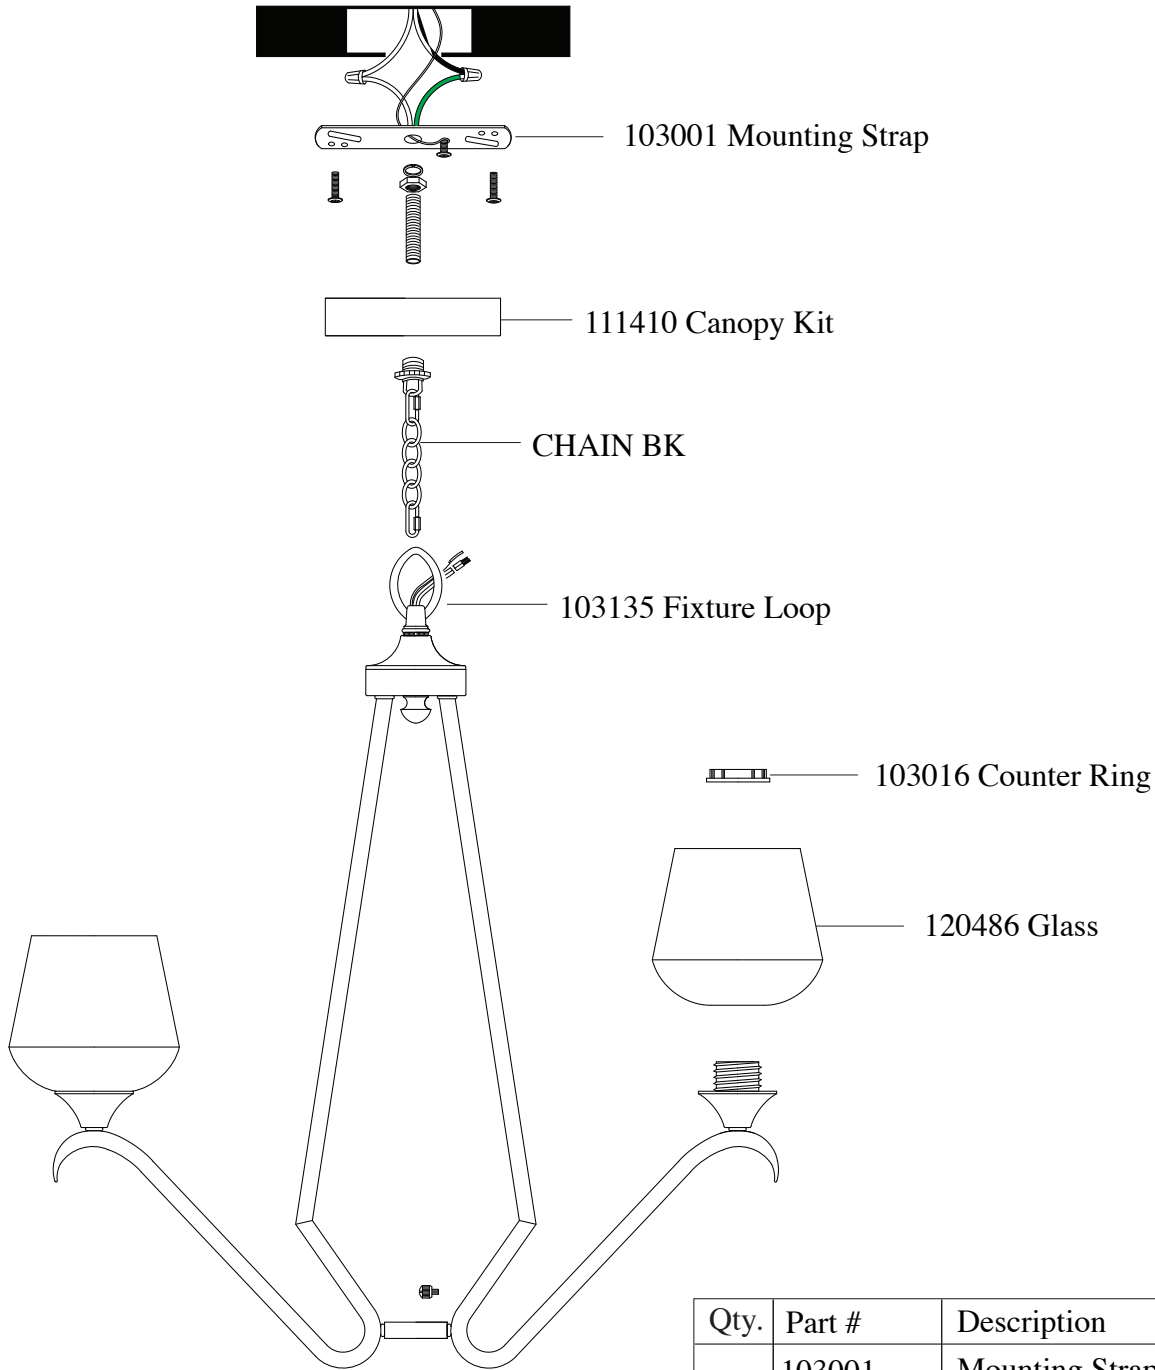

# Replacement Parts For

# F2659/5 1/11

Qty.	Part #	Description
	103001	Mounting Strap
	111410	Canopy Kit
	CHAIN BK	Chain
	103135	Fixture Loop
	120486	Glass Shade
	103016	Counter Ring
	103258	Finial