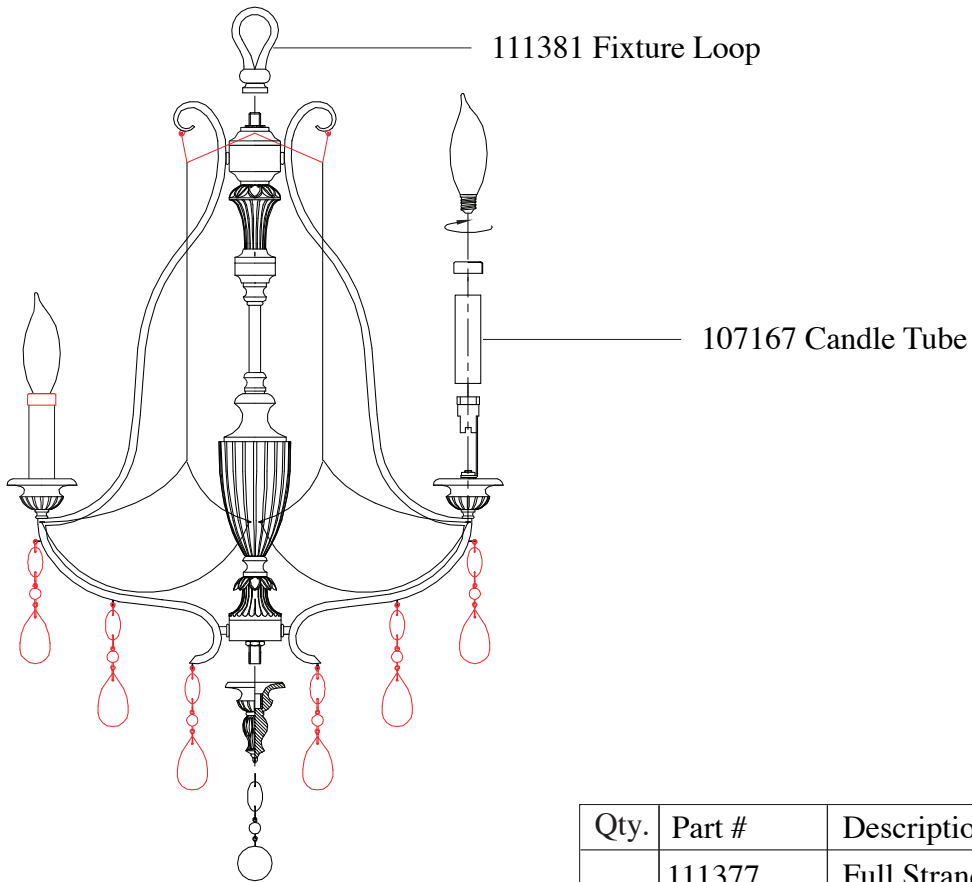

Replacement Parts For

F2574/4 12/10

Qty.	Part #	Description
	111377	Full Strand Set
	103003	Mounting Plate
	103259	Canopy Kit
	CHAIN DRFW	Chain
	111381	Fixture Loop
	107167	Candle Tube

**MURRAY
FEISS**

GENERATION
BRANDS™