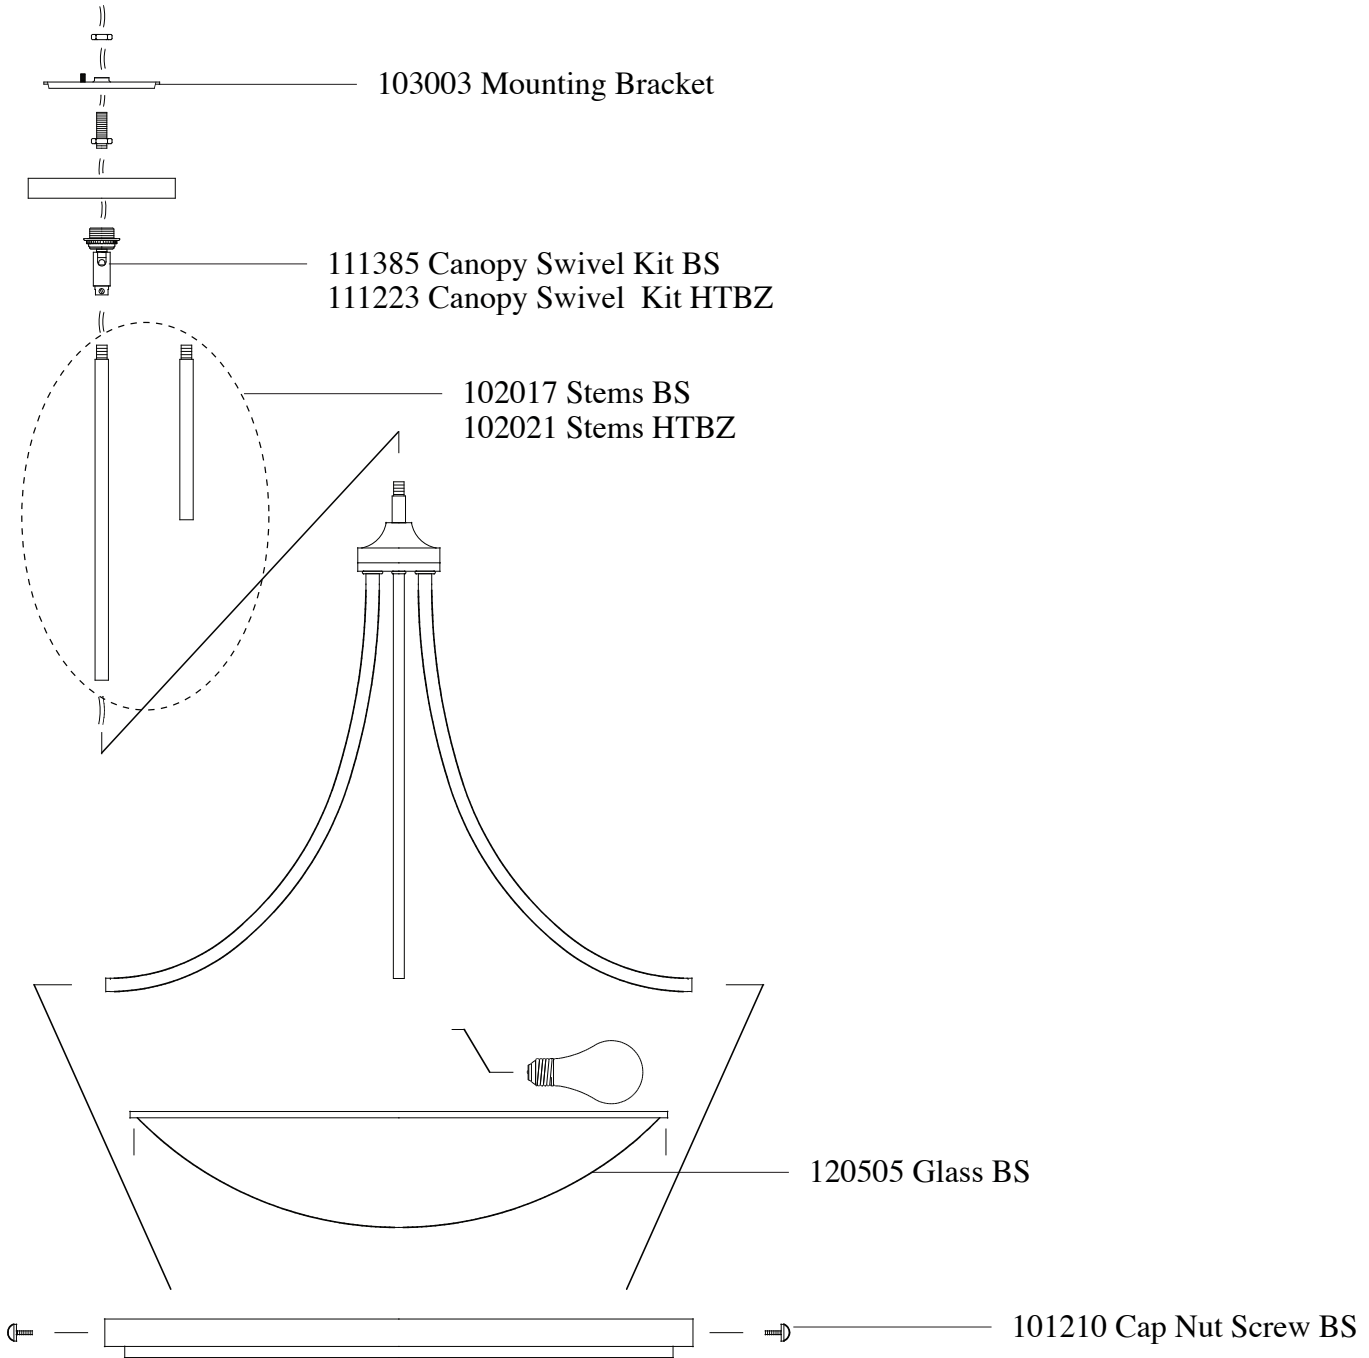

# Replacement Parts For **F2583/3** 12/10

Qty.	Part #	Description
	103003	Mounting Bracket
	111385	Canopy Swivel Kit BS
	111223	Canopy Swivel Kit HTBZ
	102017	Stems BS
	102021	Stems HTBZ
	120505	Glass BS
	101210	Cap Nut Screw BS