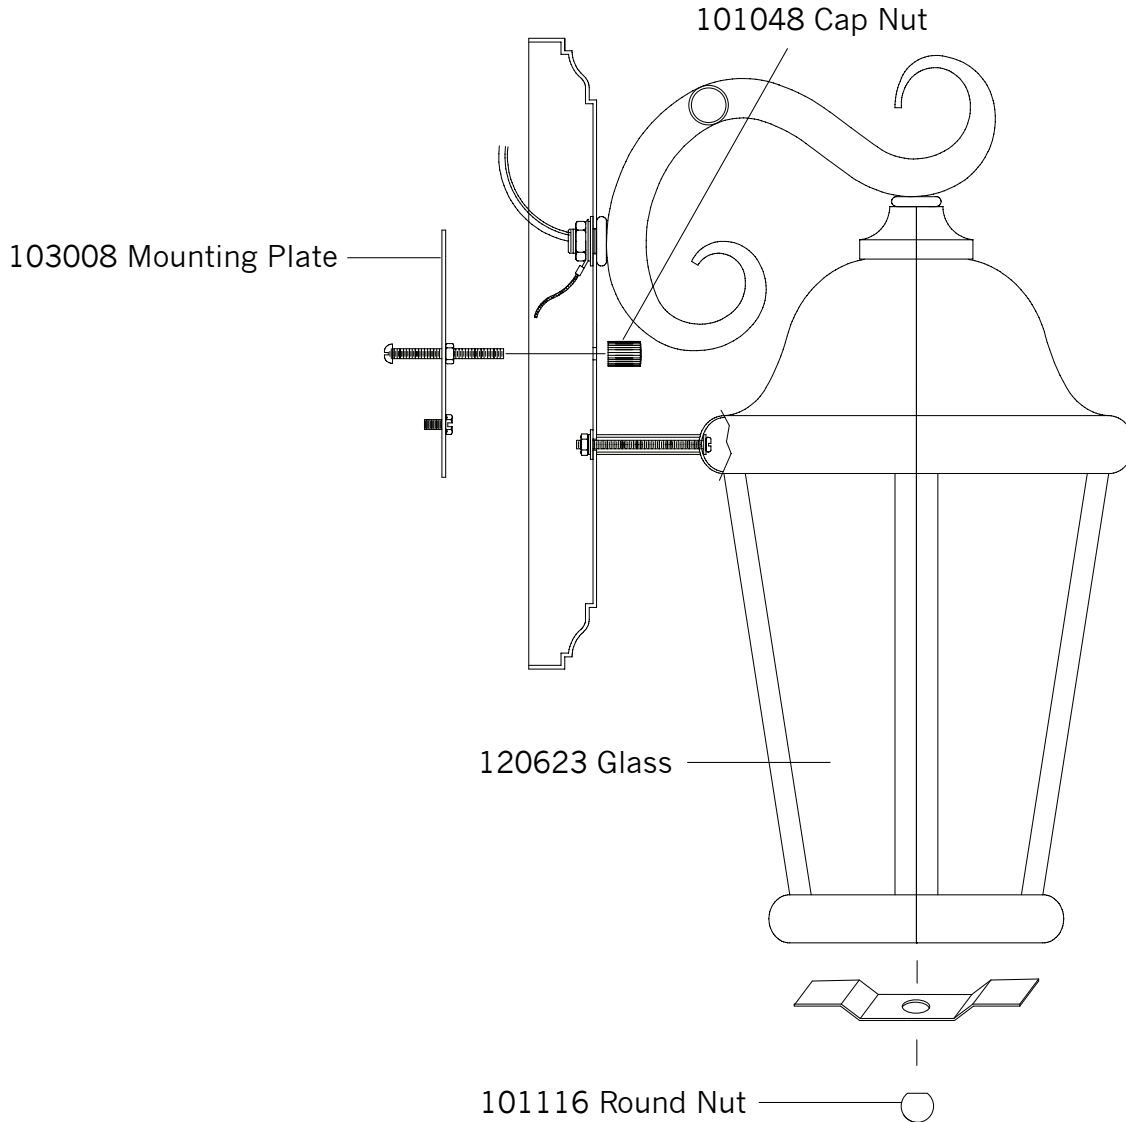

# Replacement Parts For **OL5904** 12/2011

Qty.	Part #	Description
	103008	Mounting Plate
	120623	Glass
	101048	Cap Nut
	101116	Round Nut