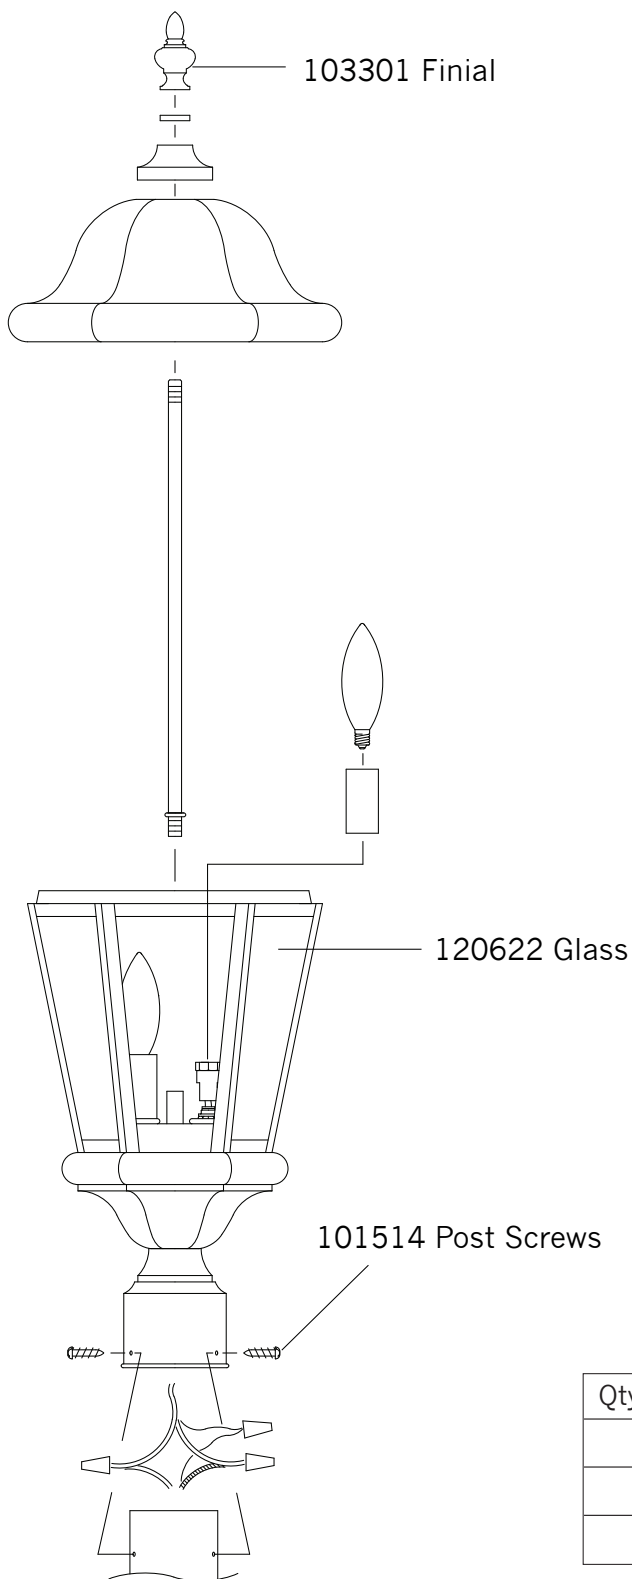

# Replacement Parts For

# OL5907

12/2011

Qty.	Part #	Description
	103301	Finial
	120622	Glass
	101514	Post Screws