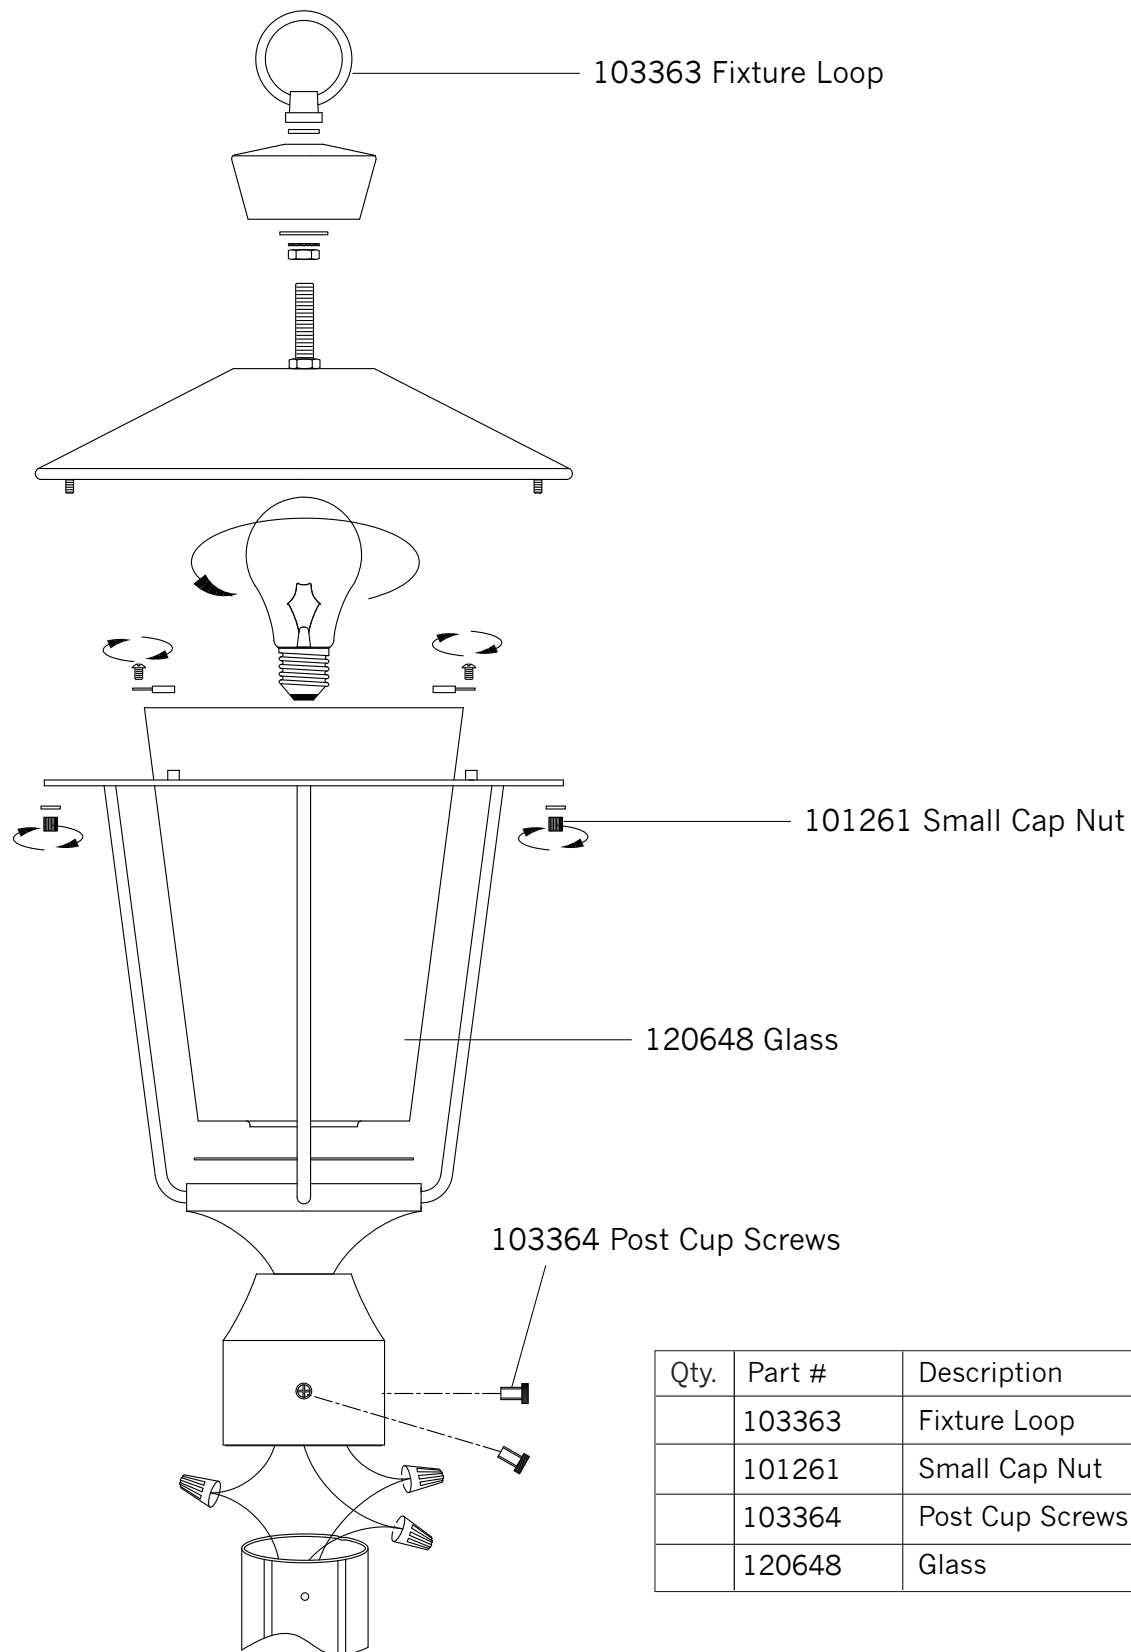

# Replacement Parts For **OL8408** 12/2011

Qty.	Part #	Description
	103363	Fixture Loop
	101261	Small Cap Nut
	103364	Post Cup Screws
	120648	Glass