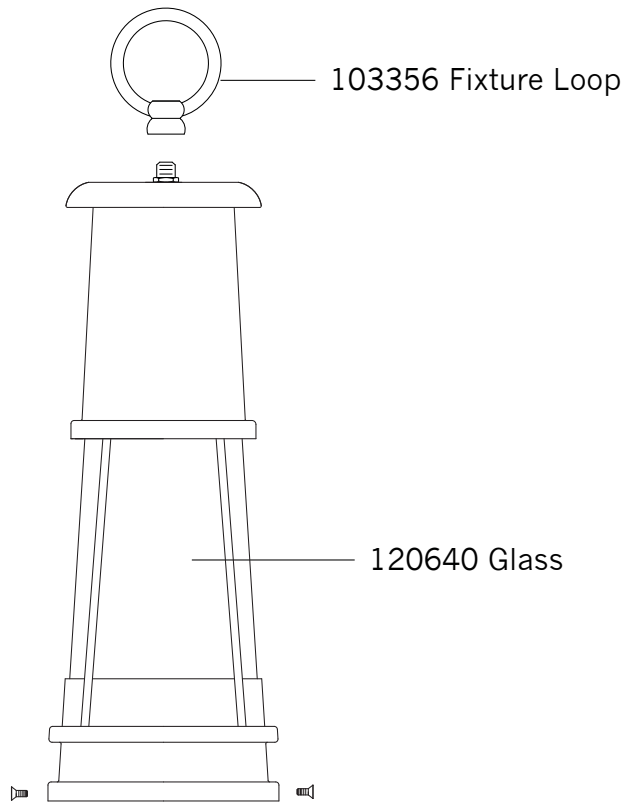

Replacement Parts For **OL8207** 12/2011

Qty.	Part #	Description
	103356	Fixture Loop
	103358	Post Cup Screw
	120640	Glass