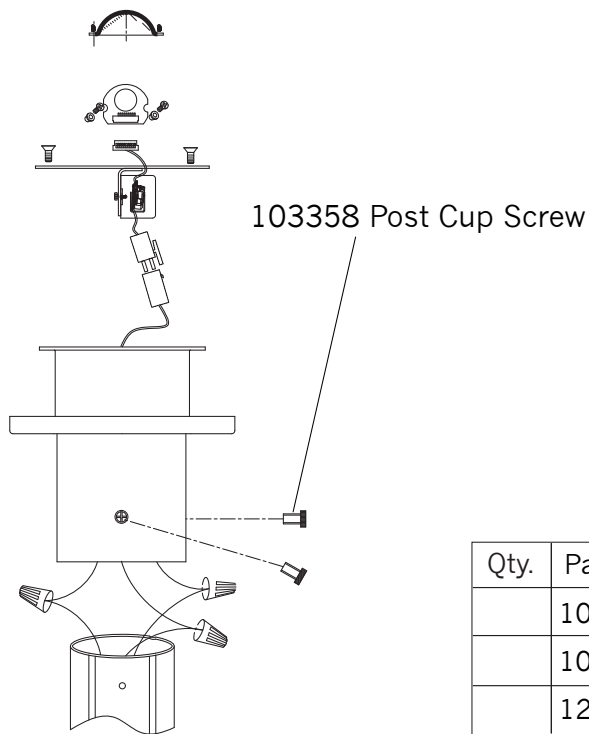

Replacement Parts For **OL8207** 12/2011

Qty.	Part #	Description
	103356	Fixture Loop
	103358	Post Cup Screw
	120640	Glass