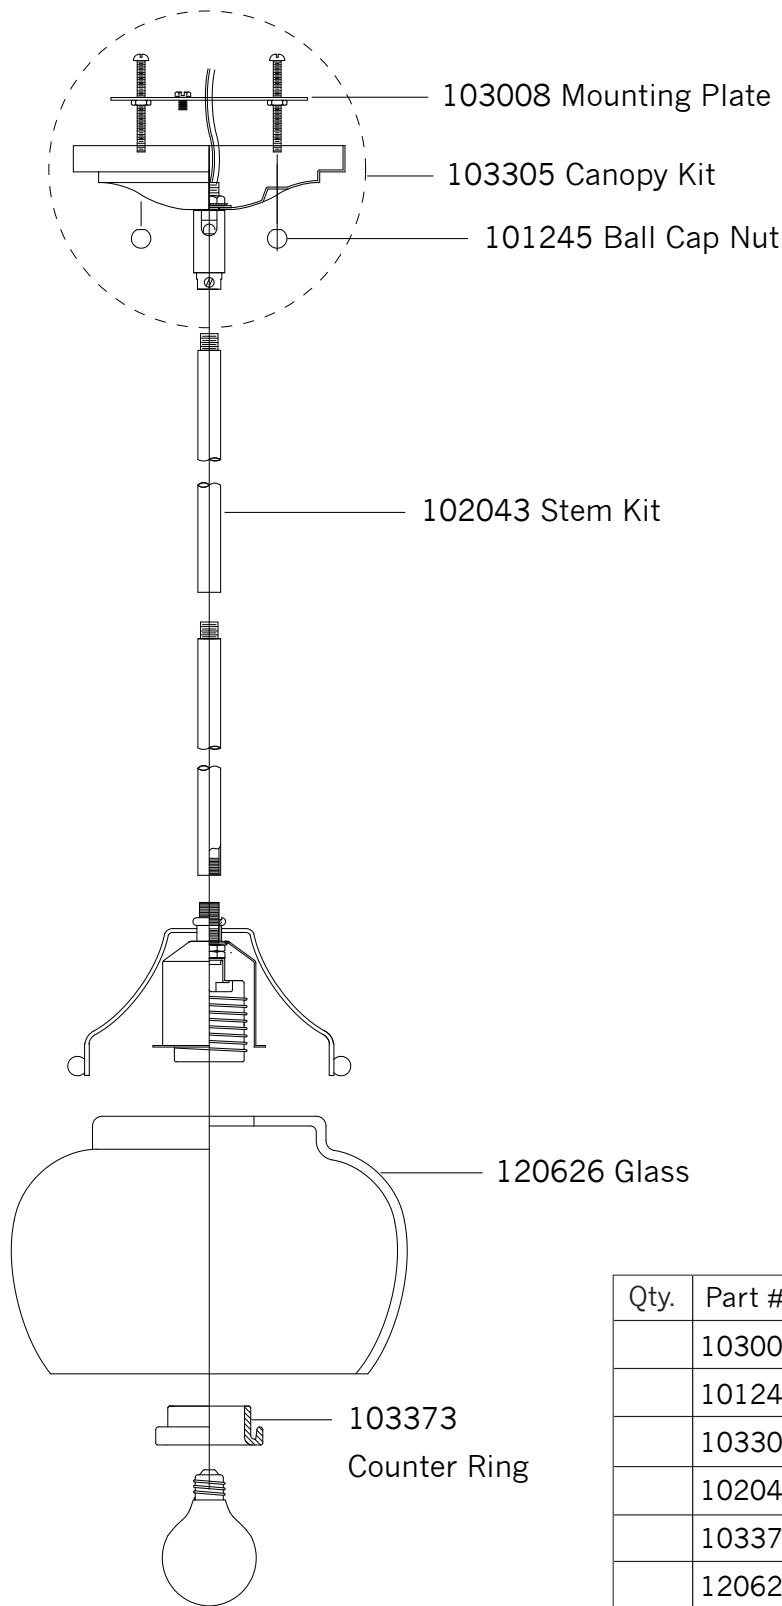

Replacement Parts For

P1235

1/2012

Qty.	Part #	Description
	103008	Mounting Plate
	101245	Ball Cap Nut
	103305	Canopy Kit
	102043	Stem Kit
	103373	Counter Ring
	120626	Glass