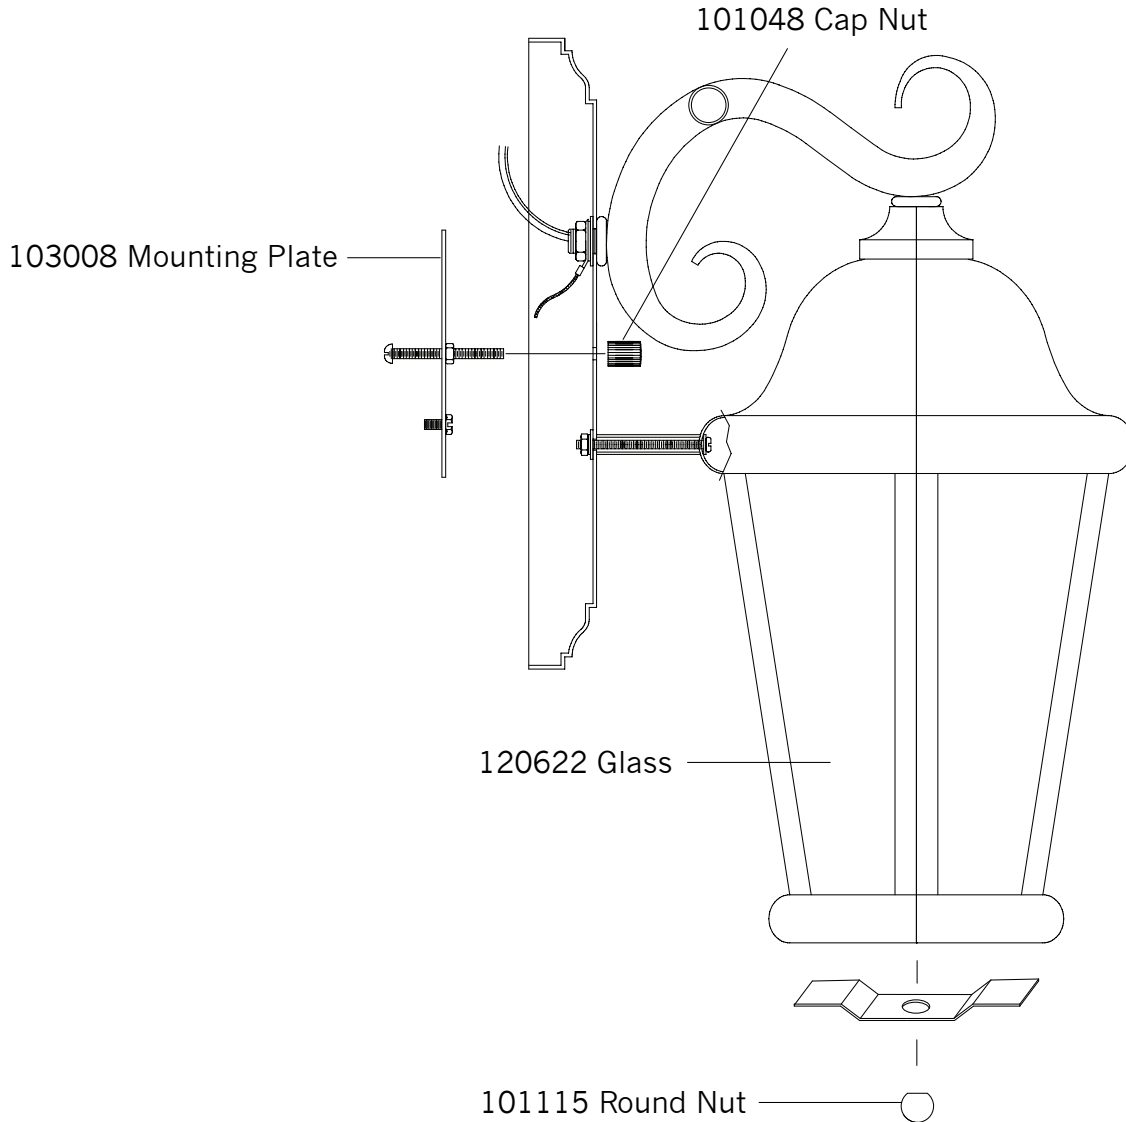

Replacement Parts For **OL5902** 12/2011

Qty.	Part #	Description
	103008	Mounting Plate
	120622	Glass
	101048	Cap Nut
	101115	Round Nut