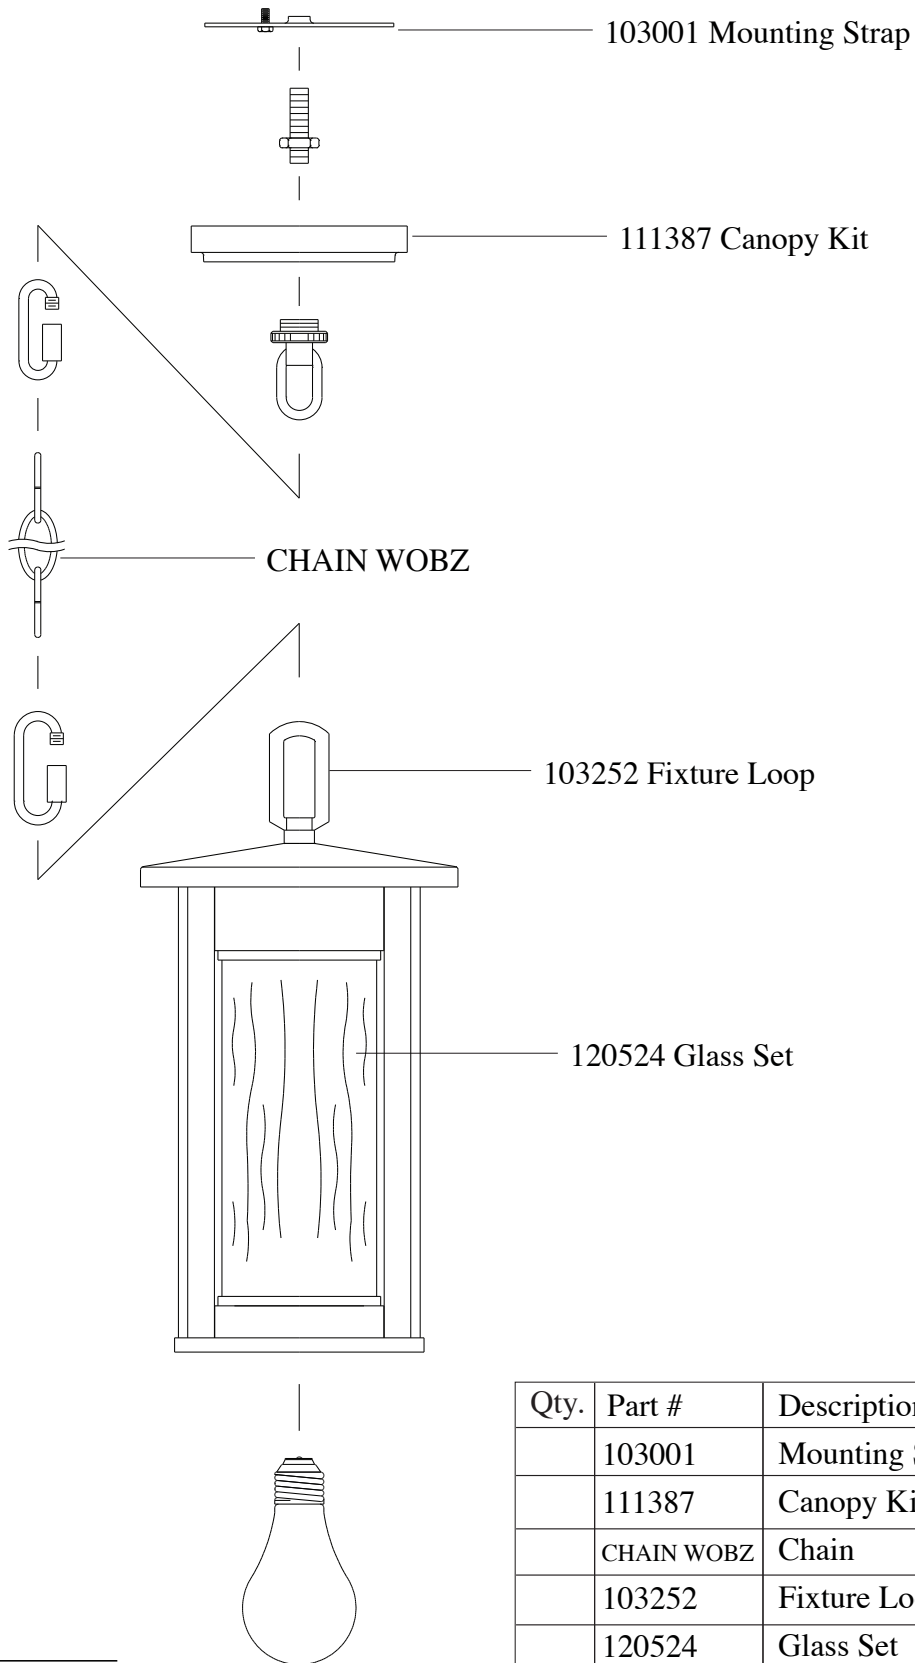

Replacement Parts For

OL7911 12/10

Qty.	Part #	Description
	103001	Mounting Strap
	111387	Canopy Kit
	CHAIN WOBZ	Chain
	103252	Fixture Loop
	120524	Glass Set