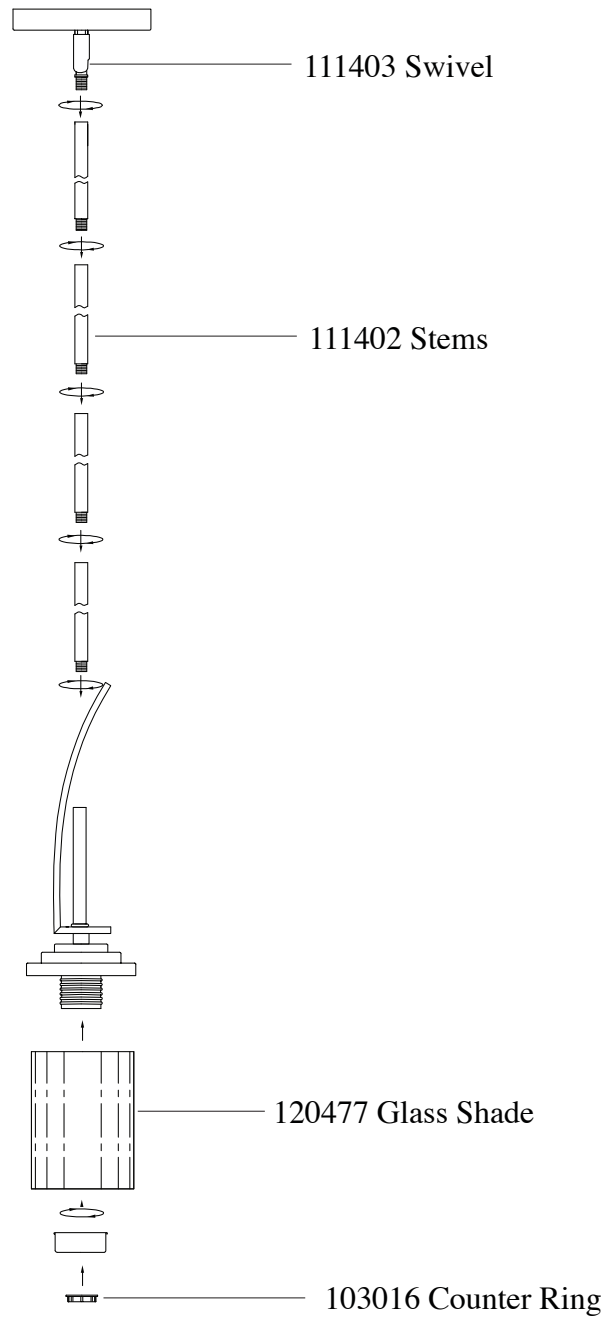

Replacement Parts For

P1217

12/10

Qty.	Part #	Description
	103014	Mounting Plate
	120477	Glass Shade
	111402	Stems
	101219	Cap Nut
	103016	Counter Ring
	111403	Swivel