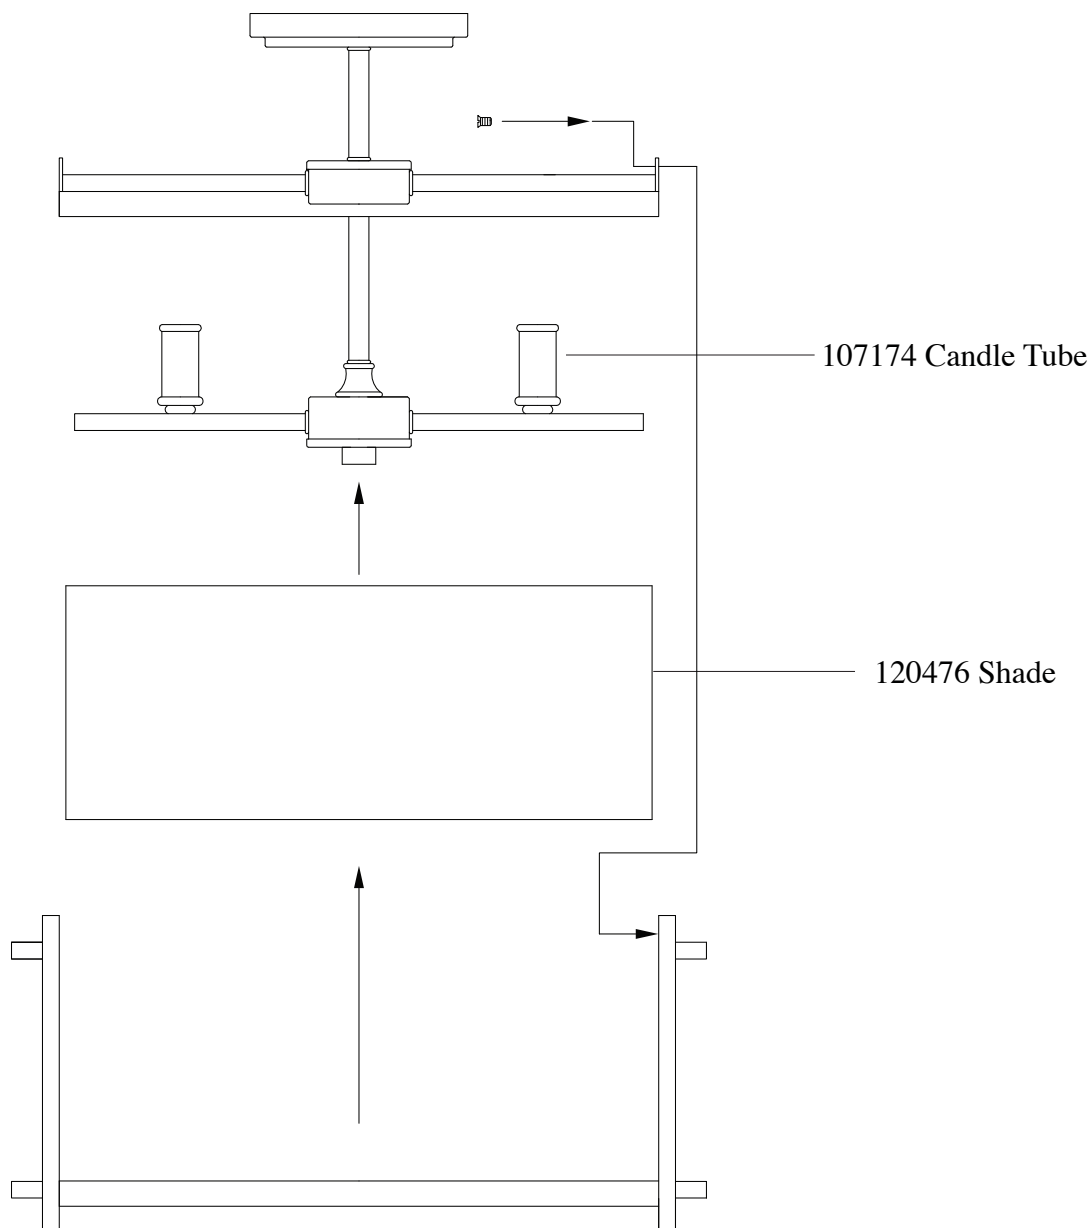

Replacement Parts For

SF292 1/11

Qty.	Part #	Description
	103008	Mounting Plate
	101216	Cap Nut
	120476	Shade
	107174	Candle Tube
	111398	Finial Set