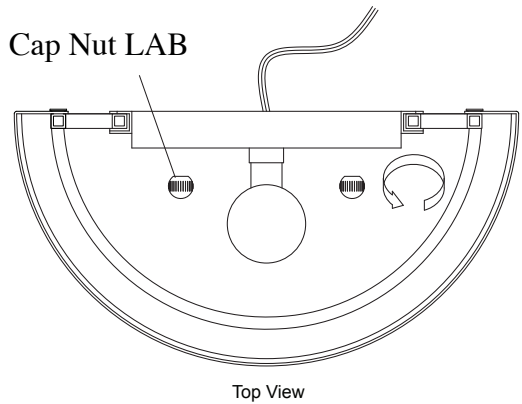

Replacement Parts For

WB1566 1/11

103008 Mounting Plate

101208 Cap Nut LAB

Qty.	Part #	Description
	103008	Mounting Plate
	101208	Cap Nut LAB