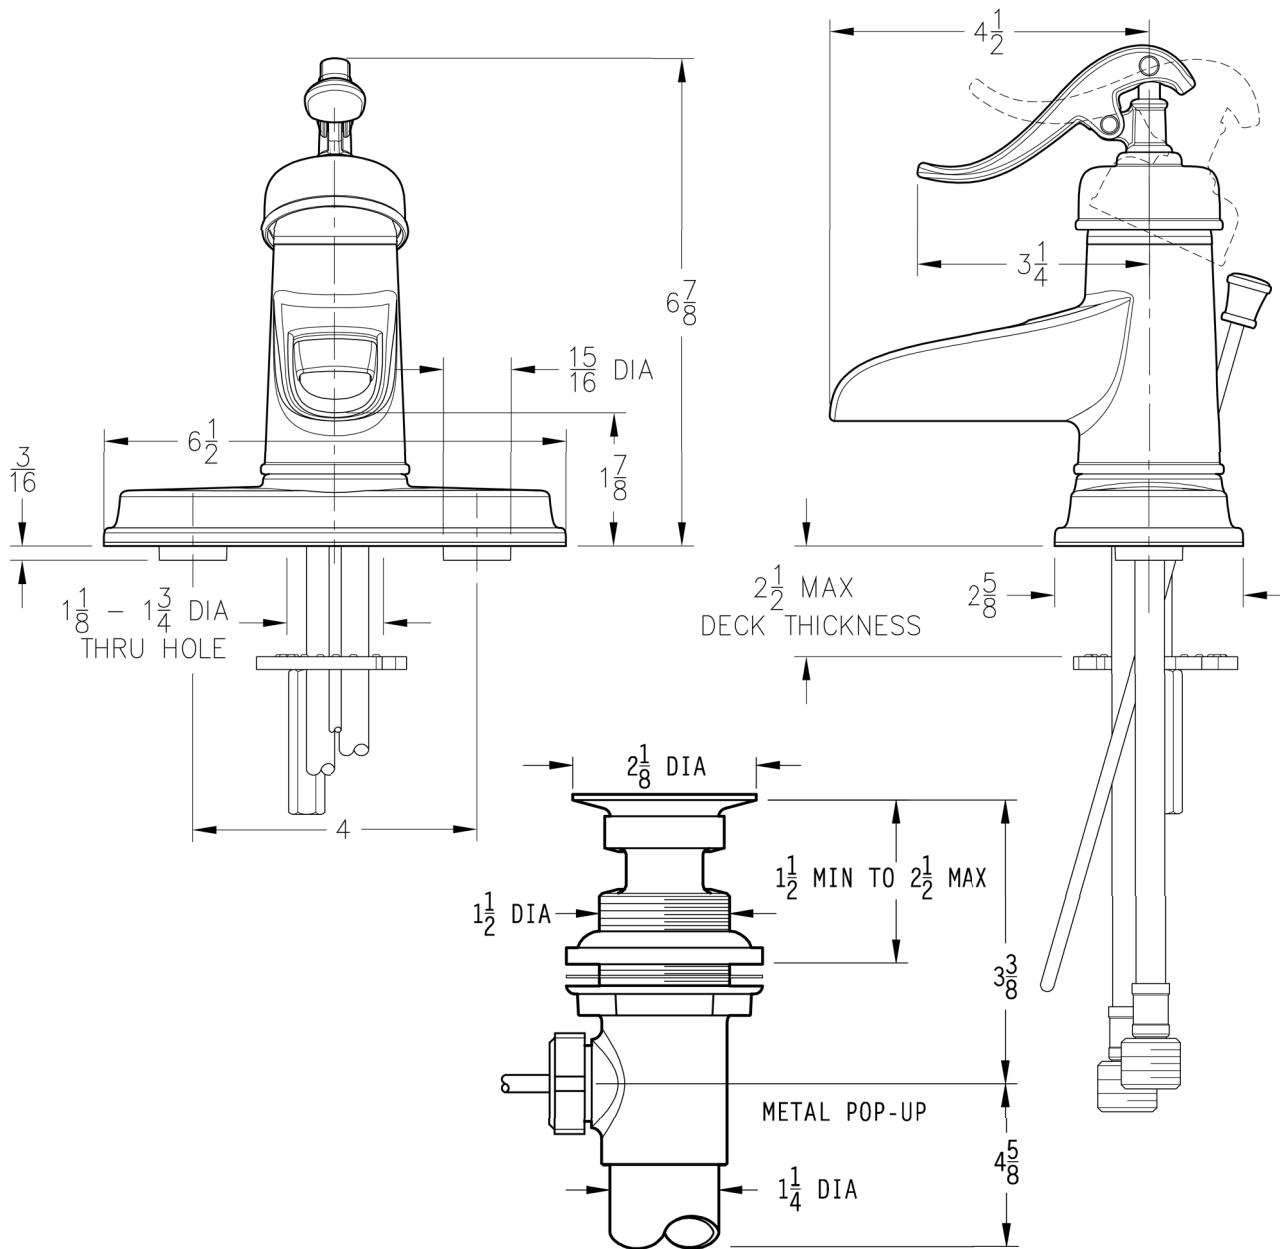

INSTALLATION DIMENSIONS

42 Series

ASHFIELD COLLECTION

4" Centerset Lavatory Faucet

Critical Dimensions:	
Valve Centerline to Back Splash	2 5/16 Min

Dimensions are in Inches

1-800-PFAUCET www.pricepfister.com
19701 DaVinci, Lake Forest, CA 92610
10/27/06