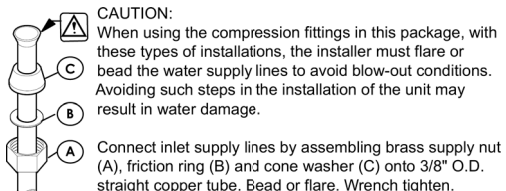

INSTALLATION DIMENSIONS

42 Series

ASHFIELD COLLECTION

4" Centerset Lavatory Faucet

Critical Dimensions:	
Valve Centerline to Back Splash	2 5/16 Min

Dimensions are in Inches

1-800-PFAUCET www.pricepfister.com
19701 DaVinci, Lake Forest, CA 92610
10/27/06