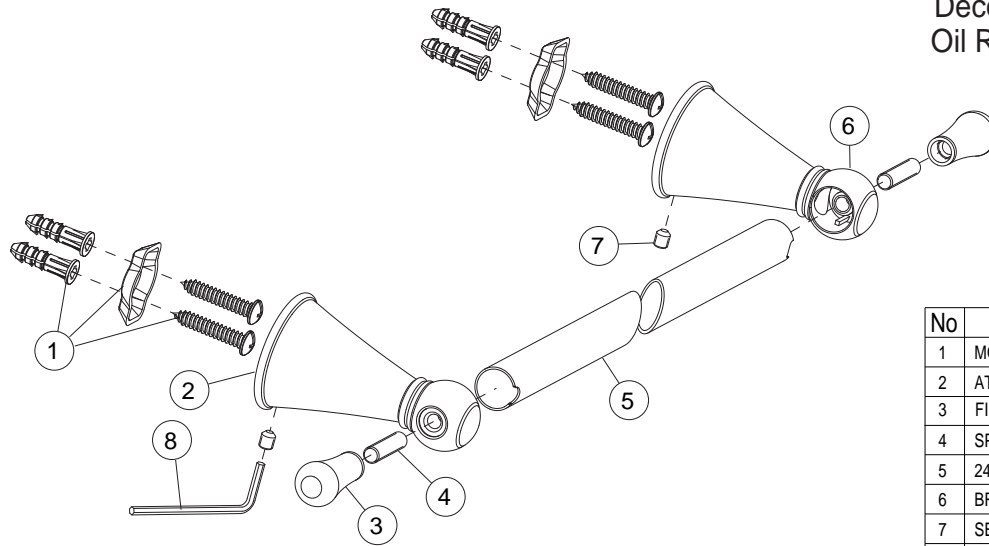

SONOMA™

Model 552018

Description

- Antique style towel bar
- 24" center to center measurement
- Oil rubbed bronze all metal construction
- Concealed screw mounting
- Mounting hardware includes screws and wall anchors
- Matches Premier Sonoma faucet suite
- Antique styling complements many faucet brands

Warranty

- Three Year Limited Warranty
Refer to Premier Faucet warranty program for further details and restrictions

Model 552018

Genuine Premier Sonoma Accessory
Decorative 24" Towel Bar
Oil Rubbed Bronze Finish

No	Part Name	Material	Qty.
1	MOUNTING KIT	PLASTIC / METAL	2
2	ATTACHMENT SCREW	STEEL	2
3	FINIAL	METAL	2
4	SPINDLE	STEEL	2
5	24" TOWEL BAR	METAL	1
6	BRACKET	METAL	2
7	SET SCREW	STEEL	2
8	ALLEN WRENCH	STEEL	1