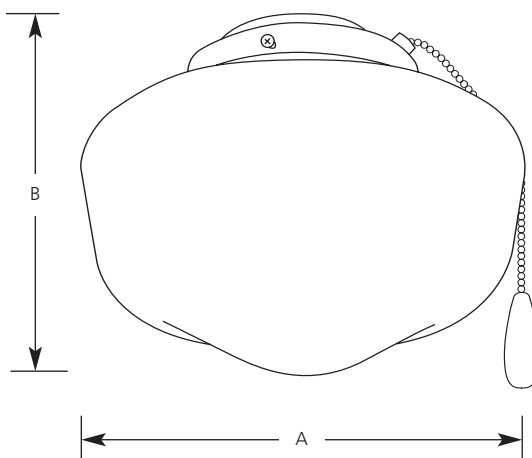

Type				
	-04	-30	-33	-44
P2601	<input type="checkbox"/>	<input type="checkbox"/>	<input type="checkbox"/>	<input type="checkbox"/>

Catalog No.	Finish				Dimensions (Inches)	
	Platinum Mist	White	Cobble-stone	Oxford Silver	A	B
P2601	-04	-30	-33	-44	8-1/2	6-3/4

**Specifications:**

General

- Opal schoolhouse style glass
- Pull chain on white (-30) finish is chrome with a white fob, and on all others is antique brass with a medium oak fob.
- Utilizes (1) 60-watt medium base lamp, or (1) 13-watt medium base spiral CFL (included)