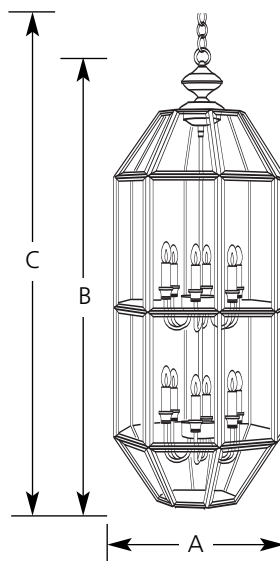

Type \_\_\_\_\_  
 -10  
 P3778

Catalog No.	Finish Polished Brass	Lamping	Dimensions (Inches)		
			A	B	C
P3778	-10	12 (c) 60w	15-1/4	42-1/2	78

**Specifications:**

General

- Polished Solid Brass frame
- Clear beveled glass panels
- Six-sided bound glass cage
- Hinged panel door for easy relamping
- 3 feet of 9 gauge chain
- Companion pendant, close-to-ceiling, and outdoor

Electrical

- Candelabra base sockets
- 13 feet of wire
- White candle covers
- Pre-wired

Labeling

- UL-CUL listed

Mounting

- Chain-hung ceiling
- Covers outlet box
- Mounting strap for outlet box included
- Canopy 5-1/2" dia.