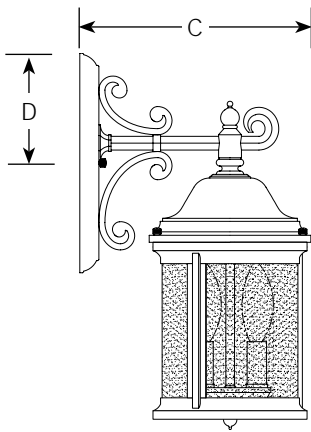

Catalog No.	Finish		Lamping	Dimensions (Inches)			
	Antique Bronze			A	B	C	D
P5649	-20	-31	2-60w (c)	6-5/8	14-13/16	9-3/8	4
P5650	-20	-31	3-60w (c)	8-5/8	17-1/4	10-3/8	4-1/2
P5651	-20	-31	3-60w (c)	9-5/8	20-1/2	12-3/4	7
P5652	-20	-31	3-60w (c)	8-5/8	26-1/4	12-3/8	20-5/8
P5653	-20	-31	3-60w (c)	9-5/8	28	12-3/4	21

Side view
P5649, P5650, P5651

P5649, P5650, P5651

P5652, P5653

Specifications:

General

- Water seeded glass curved panels
P5649: 4-7/16", 5-7/8" ht.
P5650: 5-13/16", 6-15/16" ht.
P5651: 6-3/4", 7-11/16" ht.
P5652: 15-13/16", 6-15/16" ht.
P5653: 6-3/4", 7-11/16" ht.
- Each glass panel replaceable
- Painted Antique Bronze (-20), Textured Black (-31) finish
- Candle covers match fixture finish
- Die-cast aluminum construction
- Solid brass interior components
- Companion Chain hung lantern, Close-to-ceiling, Landscape, Post top lantern, Wall lantern, fixtures are available

Mounting

- Wall mount
- Back plate covers a standard 4" hexagonal recessed outlet box
P5649: 5" W., 14" ht.
P5650: 5-13/16", 6-15/16" ht.
P5651: 6-3/4", 7-11/16" ht.
P5652: 15-13/16", 6-15/16" ht.
P5653: 6-3/4", 7-11/16" ht.
- Mounting strap for outlet box included