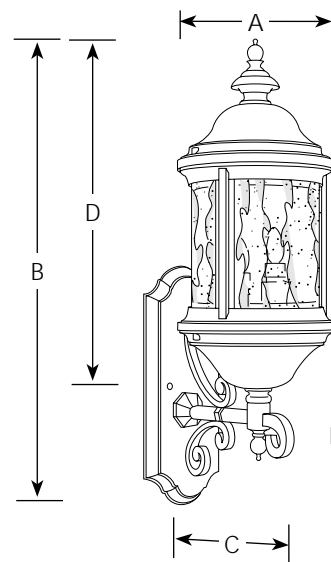

Catalog No.	Finish		Lamping	Dimensions (Inches)			
	Antique Bronze			A	B	C	D
P5649	-20	-31	2-60w (c)	6-5/8	14-13/16	9-3/8	4
P5650	-20	-31	3-60w (c)	8-5/8	17-1/4	10-3/8	4-1/2
P5651	-20	-31	3-60w (c)	9-5/8	20-1/2	12-3/4	7
P5652	-20	-31	3-60w (c)	8-5/8	26-1/4	12-3/8	20-5/8
P5653	-20	-31	3-60w (c)	9-5/8	28	12-3/4	21

Side view
P5649, P5650, P5651

P5649, P5650, P5651

P5652, P5653

Specifications:

General

- Water seeded glass curved panels
P5649: 4-7/16", 5-7/8" ht.
P5650: 5-13/16", 6-15/16" ht.
P5651: 6-3/4", 7-11/16" ht.
P5652: 15-13/16", 6-15/16" ht.
P5653: 6-3/4", 7-11/16" ht.
- Each glass panel replaceable
- Painted Antique Bronze (-20), Textured Black (-31) finish
- Candle covers match fixture finish
- Die-cast aluminum construction
- Solid brass interior components
- Companion Chain hung lantern, Close-to-ceiling, Landscape, Post top lantern, Wall lantern, fixtures are available

Mounting

- Wall mount
- Back plate covers a standard 4" hexagonal recessed outlet box
P5649: 5" W., 14" ht.
P5650: 5-13/16", 6-15/16" ht.
P5651: 6-3/4", 7-11/16" ht.
P5652: 15-13/16", 6-15/16" ht.
P5653: 6-3/4", 7-11/16" ht.
- Mounting strap for outlet box included