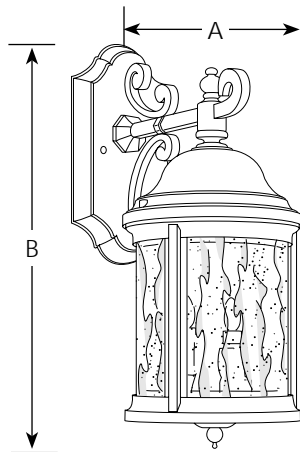

Catalog No.	Finish		Lamping	Dimensions (Inches)			
	Antique Bronze			A	B	C	D
P5649	-20	-31	2-60w (c)	6-5/8	14-13/16	9-3/8	4
P5650	-20	-31	3-60w (c)	8-5/8	17-1/4	10-3/8	4-1/2
P5651	-20	-31	3-60w (c)	9-5/8	20-1/2	12-3/4	7
P5652	-20	-31	3-60w (c)	8-5/8	26-1/4	12-3/8	20-5/8
P5653	-20	-31	3-60w (c)	9-5/8	28	12-3/4	21

Side view
P5649, P5650, P5651

P5649, P5650, P5651

P5652, P5653

Specifications:

General

- Water seeded glass curved panels
P5649: 4-7/16", 5-7/8" ht.
P5650: 5-13/16", 6-15/16" ht.
P5651: 6-3/4", 7-11/16" ht.
P5652: 15-13/16", 6-15/16" ht.
P5653: 6-3/4", 7-11/16" ht.
- Each glass panel replaceable
- Painted Antique Bronze (-20), Textured Black (-31) finish
- Candle covers match fixture finish
- Die-cast aluminum construction
- Solid brass interior components
- Companion Chain hung lantern, Close-to-ceiling, Landscape, Post top lantern, Wall lantern, fixtures are available

Mounting

- Wall mount
- Back plate covers a standard 4" hexagonal recessed outlet box
P5649: 5" W., 14" ht.
P5650: 5-13/16", 6-15/16" ht.
P5651: 6-3/4", 7-11/16" ht.
P5652: 15-13/16", 6-15/16" ht.
P5653: 6-3/4", 7-11/16" ht.
- Mounting strap for outlet box included