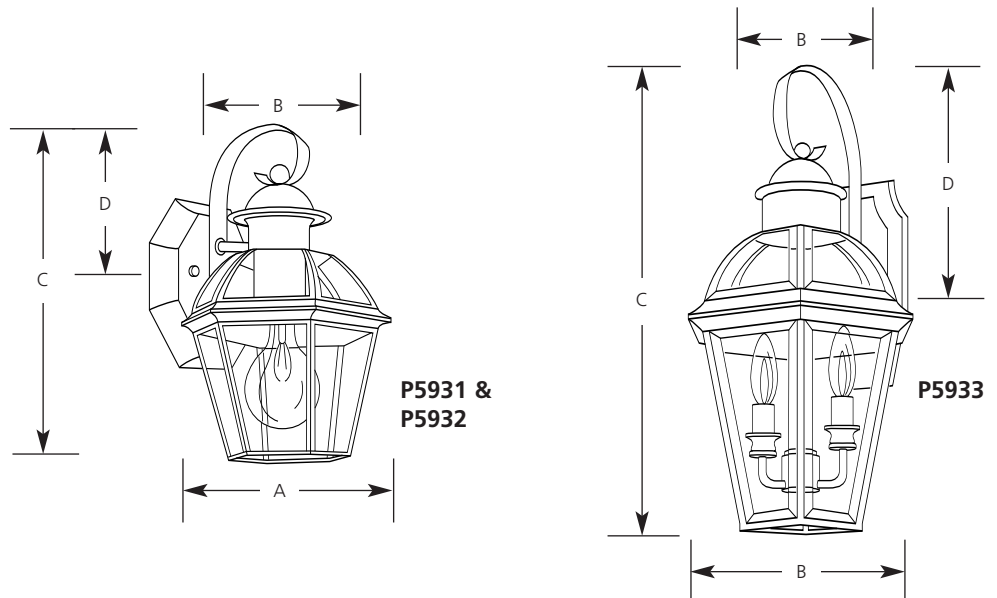

Catalog No.	Finish			Lamping	Dimensions (Inches)			
	Polished Brass	Antique Bronze	Acid Verde		A	B	C	D
P5931	-10	-20	-25	1-(m) 60w A19	7	6-1/2	10-3/4	4-7/8
P5932	-10	-20	-25	1-(m) 100w A19	8-1/2	8-1/4	13-3/4	6-1/4
P5933	-10	-20	-25	2 (c) 60w	10-1/2	10-1/4	20	8-7/8

Specifications:

General

- Polished Brass, Antique Bronze and Acid Verde finishes
- Solid brass construction
- Clear glass on P5931
- Bound beveled clear glass on P5932 and P5933
- White candle covers for Polished Brass and Acid Verde units
- Ivory candle covers for Antique Bronze units
- Matching post and chain-hung units available

Mounting

- Wall mount
- Covers outlet box
- Mounting strap for outlet box and cap nuts furnished
- P5931 back plate 4-3/4" W., 5-1/2" ht.
- P5932 back plate 4-3/4" W., 5-1/2" ht.
- P5933 back plate 4-3/4" W., 9-1/4" ht.

Electrical

- Phenolic candelabra sockets
- Medium base ceramic socket with nickel-plated brass screw shell

Labeling

- UL-CUL wet location listed