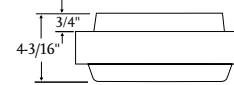

Linear Fluorescent

White Finish
Energy Star
T8 Electronic Ballasts

Modular Fluorescent

Type _____
-30EB
P7262
P7263
P7264

Catalog No.	Finish White	Lamping	Dimensions (Inches)	
			A	B
P7262	-30EB	2-FB32T8	24-1/2	24-1/2
P7263	-30EB	2-F32T8	12-1/2	49
P7264	-30EB	4-F32T8	16	49

P7262, 7263, 7264

Specifications:

General

- Frame is White (-30) vinyl on steel
- White acrylic drop dish diffuser
P7262: 24-5/16" L x 23-7/16" W, 1-3/8" ht.
P7263: 48-13/16" L x 12-7/16" W, 1-3/8" ht.
P7264: 48-13/16" L x 15-13/16" W, 1-3/8" ht.
- Lift and shift removal of frame and diffuser for relamping and servicing
- Regressed reveal gives floating effect
- White steel chassis
- Sockets metal backed
- Easily removable cover for ballast access
- Utilizes T8 lamps for electronic ballasts
- Energy Star Certified