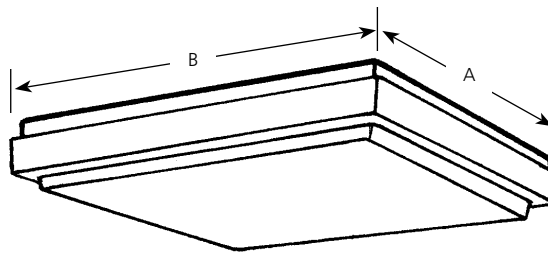

Linear Fluorescent

White Finish
Energy Star
T8 Electronic Ballasts

Modular Fluorescent

Type _____
-30EB
P7262
P7263
P7264

Catalog No.	Finish White	Lamping	Dimensions (Inches)	
			A	B
P7262	-30EB	2-FB32T8	24-1/2	24-1/2
P7263	-30EB	2-F32T8	12-1/2	49
P7264	-30EB	4-F32T8	16	49

P7262, 7263, 7264

Specifications:

General

- Frame is White (-30) vinyl on steel
- White acrylic drop dish diffuser
P7262: 24-5/16" L x 23-7/16" W, 1-3/8" ht.
P7263: 48-13/16" L x 12-7/16" W, 1-3/8" ht.
P7264: 48-13/16" L x 15-13/16" W, 1-3/8" ht.
- Lift and shift removal of frame and diffuser for relamping and servicing
- Regressed reveal gives floating effect
- White steel chassis
- Sockets metal backed
- Easily removable cover for ballast access
- Utilizes T8 lamps for electronic ballasts
- Energy Star Certified