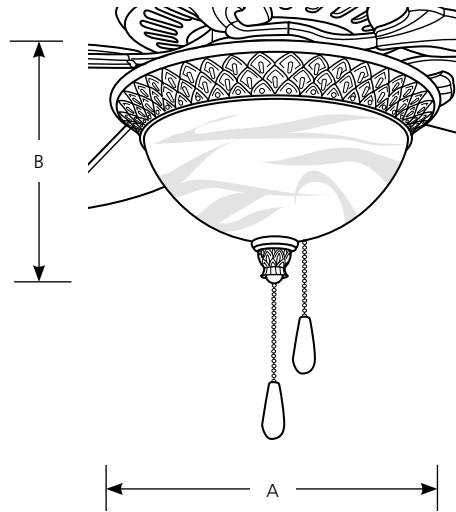

Incandescent

Savannah Light Kit

Ceiling Fans

Type _____
-42 -86
P2617

Catalog No.	Finish		Dimensions (Inches)	
	Seabrook	Burnished Chestnut	A	B
P2617	-42	-86	13	7

Specifications:

General

- Antique alabaster glass bowl
- Pineapple accents
- Pull chain is antique brass with medium oak fob
- Utilizes (3) 40-watt candelabra based lamps. Included.

Mounting

- Universal - use with any indoor fan with a 1/8" IPS light kit mount

Electrical

- Ceramic candelabra sockets
- Quick connect wiring to fan
- Prewired
- 190-watt limiter

Labeling

- UL listed