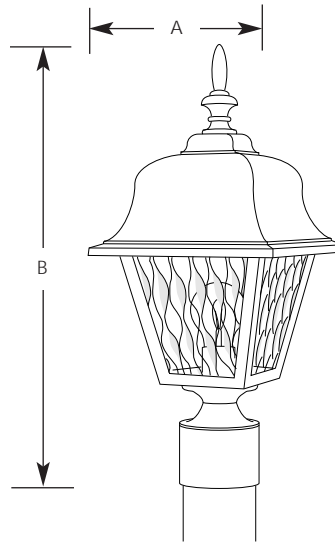

Type _____
 -30 -31
 P5456

Catalog No.	Finish		Lamping	Dimensions (Inches)	
	White	Black		A	B
P5456	-30	-31	1-100w A19	8	18

Specifications:

General

- Verde (-25), White (-30) or Black (-31) finishes
- Clear beveled acrylic panels
- Polypropylene construction
- Captive hinged top for relamping
- Matching ceiling and wall mounted units available

Electrical

- Medium based socket
- Porcelain with nickel-plated brass screw shell

Labeling

- UL-CUL wet location listed

Mounting

- Post top – fitter for 3" post or pedestal mount
- Covers outlet box
- Mounting strap for outlet box and cap nuts furnished