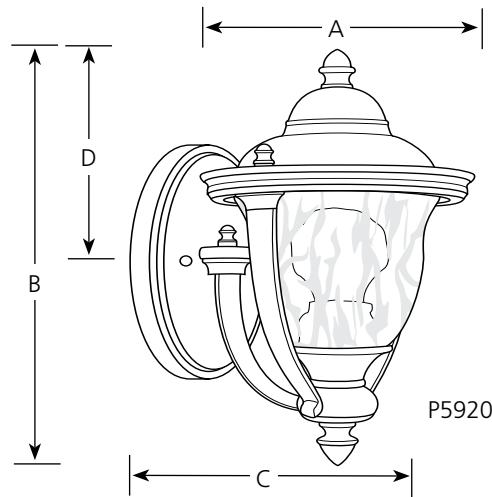

Type \_\_\_\_\_

- 108
- P5920
- P5921

**Finish**

Catalog No.	Oil Rubbed Bronze	Lamping	Dimensions (Inches)			
			A	B	C	D
P5920	-108	1 (m) 100w	6-7/8	11	8	5-1/4
P5921	-108	2 (c) 60w	8-3/4	13-7/8	8-1/4	6-3/4

**Specifications:**

General

- Round stepped cast roof
- Cast yoke straps
- Water glass urn enclosure
- Die cast aluminum construction
- Plated oil rubbed bronze (-108) finish
- Companion lantern, post top and chain hung fixtures are available

Mounting

- Wall mount
- Canopy covers standard 4" recessed octagonal outlet box

Electrical

- Phenolic candelabra based sockets on P5921
- Medium based ceramic socket on P5920
- Pre-wired

Labeling

- UL-CUL wet location listed