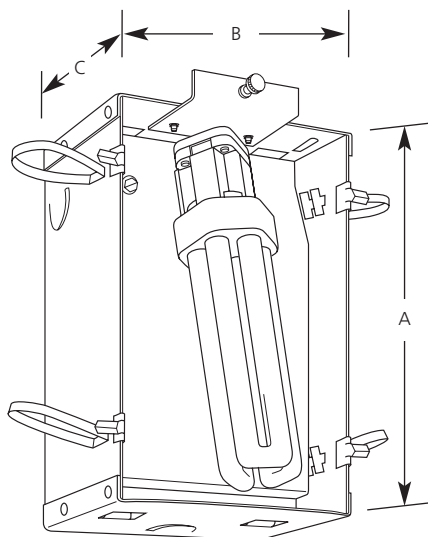

Type \_\_\_\_\_  
P5-TG

Catalog No.	Finish	Lamping	Dimensions (Inches)		
	White		A	B	C
P5-TG	-00	1-26, 32, 42w Triple CF (4-pin)	7-5/8	4-7/8	3-1/2

**Specifications:**

General

- Recessed wall box
- Steel construction
- Powder coat white finish
- Thumbscrew retains diffuser
- IC rated for direct contact with insulation
- For new construction or remodel
- Electronic HPF ballast
- 120V to 277V ballast
- For horizontal or vertical mount wall pockets
- Uses 26w, 32w or 42w Triple tube compact fluorescent lamps

- Four mounting springs provided for remodel work
- Four trim clips included for remodel work
- Mounting slots for attachment to wall studs new construction
- For center mounting between studs order P8716-01 mounting bars

Electrical

- Electronic HPF 120V to 277V ballast
- GX24q-4 base socket
- Grounded pigtail provided
- Pre-wired

Labeling

- UL-CUL listed

Mounting

- Recessed wall box
- Fully enclosed wiring compartment
- 1/2" KO's in top, side and end of wiring compartment