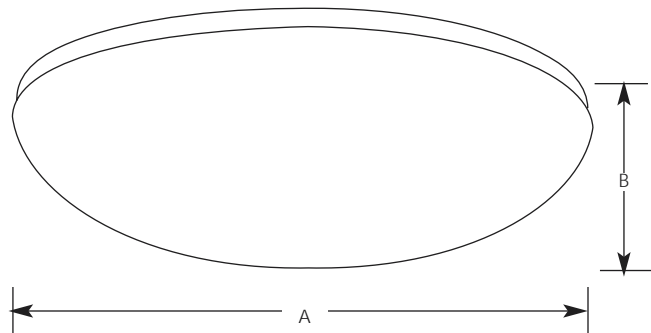

Type _____
 -30
 P7384

Catalog No.	Finish White	Lamping	Dimensions (Inches)	
			A	B
P7384	-30	1-32w & 1-40w	18-1/8	4-1/16

Specifications:

General

- White acrylic diffuser
- Twist on installation with a single locking thumb screw
- White steel fitter pan