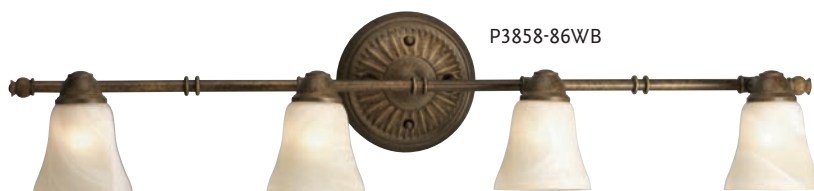

pg 316

Chandelier

pg 244

All fixtures on these pages mount up or down.

GRACE  Savannah®

THESE VERSATILE, DIRECTIONAL FIXTURES CAN BE WALL OR CEILING-MOUNTED, AND CAN MOUNT UP OR DOWN AS WELL.

THREE-LIGHT DIRECTIONAL
P3857-86 Burnished Chestnut
 Size: 24" W., 7" ht. Extends 9".
 Lamps: Three MR-16 GU10 base,
 each 50w max., included.

FOUR-LIGHT DIRECTIONAL
P3858-86WB Burnished Chestnut
 Size: 33-1/2" W., 7" ht. Extends 9".
 Lamps: Four MR-16 GU10 base
 lamps, each 50w max., included.

SIX-LIGHT DIRECTIONAL
P3351-86WB Burnished Chestnut
 Size: 48" W., 7" ht. Extends 9".
 Lamps: Six MR-16 GU10 base
 lamps, each 50w max., included.